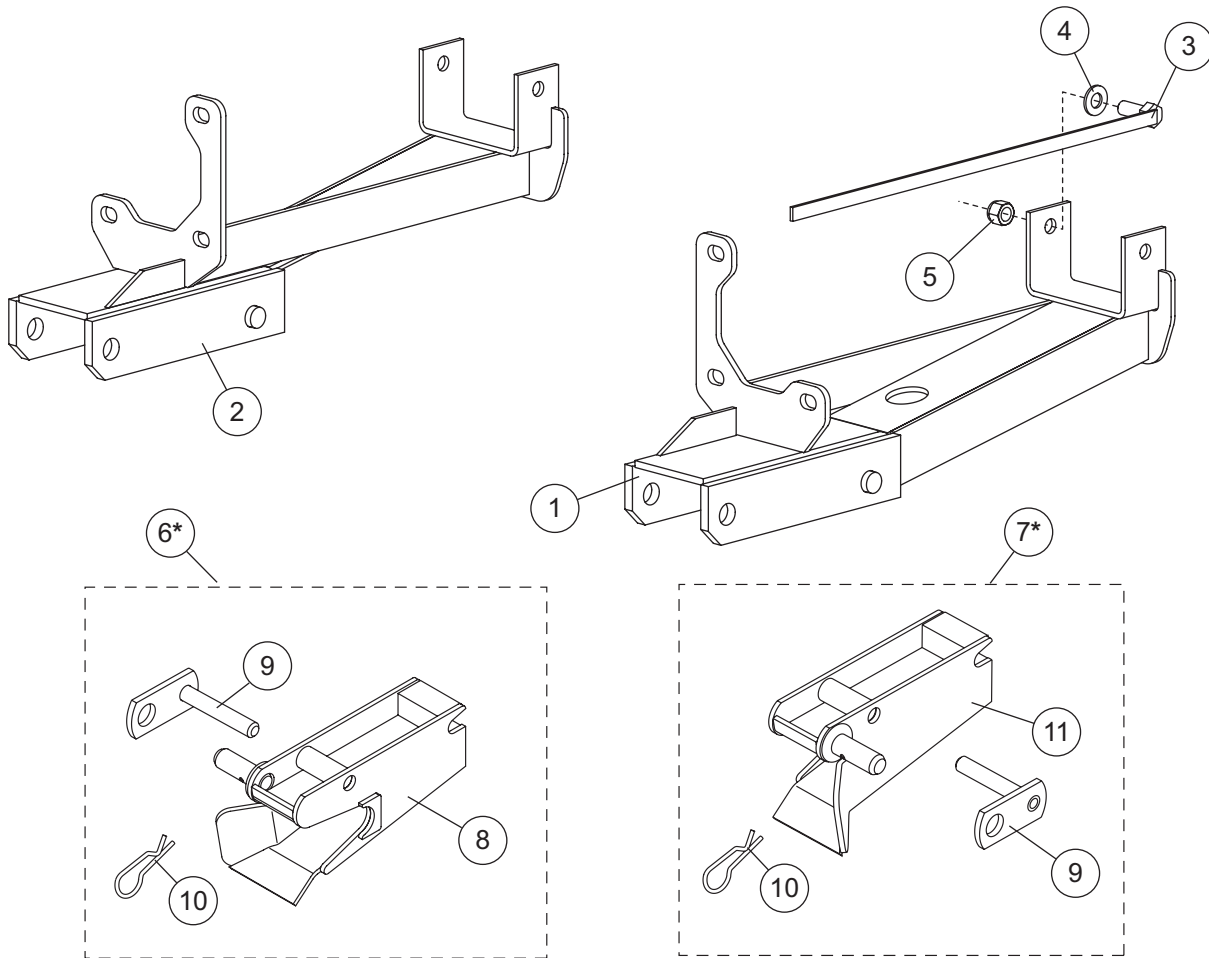

**33929
MOUNT KIT**

WESTERN PRODUCTS, P.O. BOX 245038, MILWAUKEE, WI 53224-9538
dd A DIVISION OF DOUGLAS DYNAMICS, L.L.C.

**Dodge Dakota 4X4
2005 -**

33929 MOUNT ASSEMBLY							
Item	Part	Qty	Description	Item	Part	Qty	Description
1	27280	1	MOUNT DS	3	21314	4	1/2-13 X 1-1/4 HEX CAP SCREW WITH HANDLE
2	27281	1	MOUNT PS	NS	27270	2	BOLT BAG - 33929
27270 BOLT BAG							
4	90572	4	1/2 HARDENED FLAT WASHER	5	91335	4	1/2-13 HEX LOCKNUT GB
ITEM 6 67859 PASSENGER SIDE RECEIVER KIT *							
8		1	RECEIVER, PS	10	91965K	1	5/32 HAIRPIN COTTER
9	67665	1	PIN, RECEIVER				
ITEM 7 67858 DRIVER SIDE RECEIVER KIT *							
11		1	RECEIVER, DS	10	91965K	1	5/32 HAIRPIN COTTER
9	67665	1	PIN, RECEIVER				
G = Grade			NS = Not Shown				

* The Receiver Kit is packaged separately. Items in this kit are are not included in the Mount Assembly Box.

PARTS LIST - MODEL 33929

Copyright © 2005 Douglas Dynamics, L.L.C. All rights reserved. This material may not be reproduced or copied, in whole or in part, in any printed, mechanical, electronic, film or other distribution and storage media, without the written consent of Western Products. Authorization to photocopy items for internal or personal use by Western Products outlets or snowplow owner is granted.