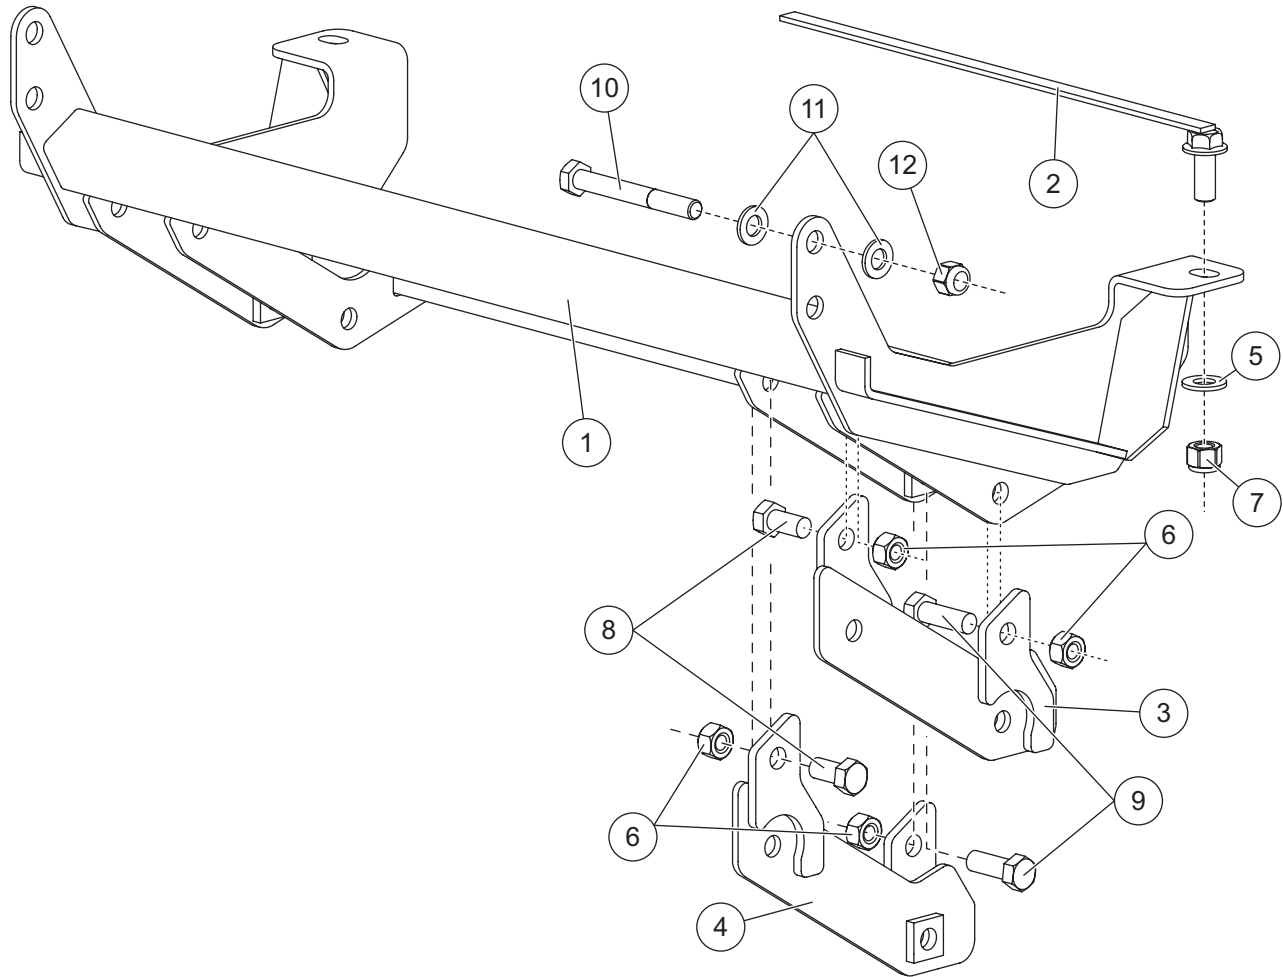

# MOUNT KIT PERSONAL PLOW

## GM Colorado/Canyon 2004 - \_\_

**31543-1**

Parts List

January 15, 2008  
Lit. No. 48363, Rev. 00

31543-1 Mount Kit							
Item	Part	Qty	Description	Item	Part	Qty	Description
1		1	Truck Mount	3	40730	2	Left Extension Plate
2	63330	2	1/2-13 x 1-1/4 Flanged Cap Screw G5 w/Handle	4	40731	2	Right Extension Plate
				ns	28364	1	Bolt Bag 31543-1
28364 Bolt Bag 31543-1							
5	90572	2	1/2 Hardened Flat Washer	9	90210	4	1/2-13 x 1-1/2 Hex Cap Screw G5
6	90355	8	1/2-13 Hex Locknut GB Distorted Thread	10	90516	4	M12 x 1.25 x 100 Hex Cap Screw G8.8
7	91335	2	1/2-13 Hex Locknut GB Topping	11	90421	8	M12 Flat Washer, Regular
8	90098	4	1/2-13 X 1 Hex Cap Screw G5	12	90471	4	M12 x 1.25 Hex Locknut G9
ns = not shown			G = Grade		M = Metric		