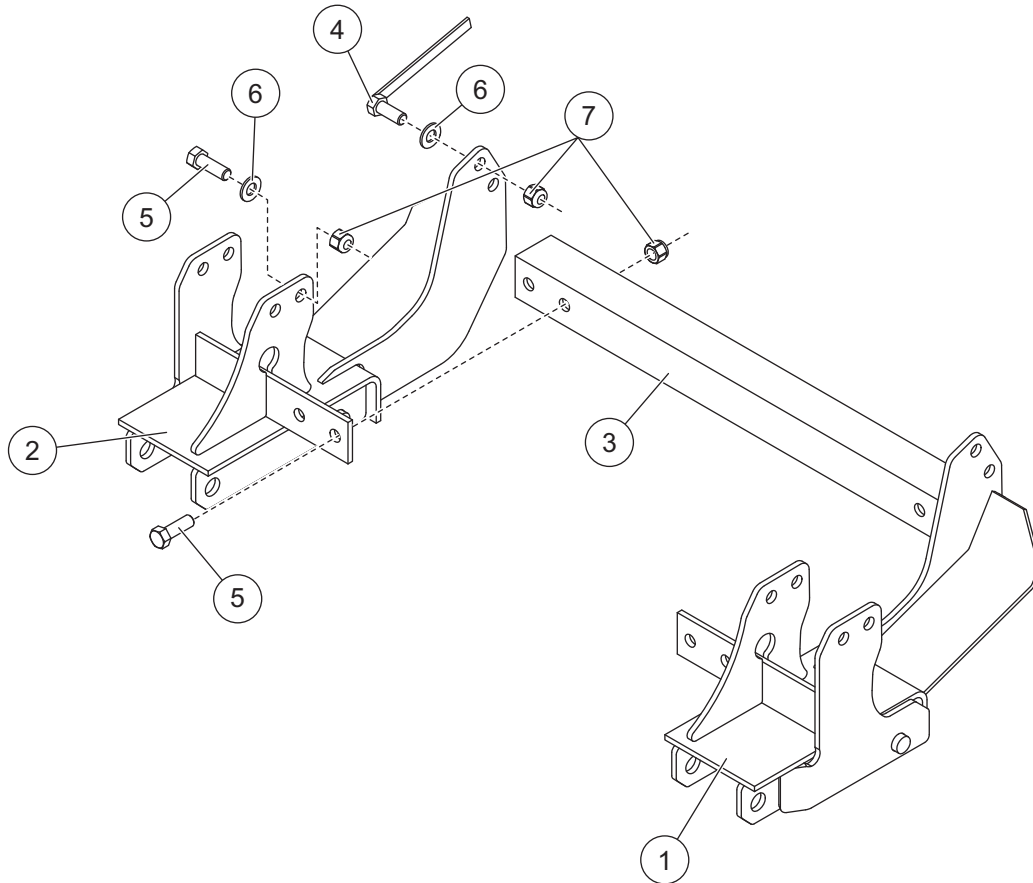

PARTS LIST

31599 GM Mount Assy						
Item	Part	Qty	Description	Item	Part	Qty Description
1	29434	1	Mount, DS	4	21316	4 1/2-13 x 1-1/4 Hex Cap Screw w/Handle G5
2	29436	1	Mount, PS	ns	29438	1 Bolt Bag – 31599
3	67696	1	Bar, Cross			
29438 Bolt Bag – 31599						
5	90210	6	1/2-13 x 1-1/2 Hex Cap Screw G5	7	91335	10 1/2-13 Hex Locknut GB Topping
6	90572	6	1/2 Hardened Flat Washer			
			ns = not shown	G = Grade		