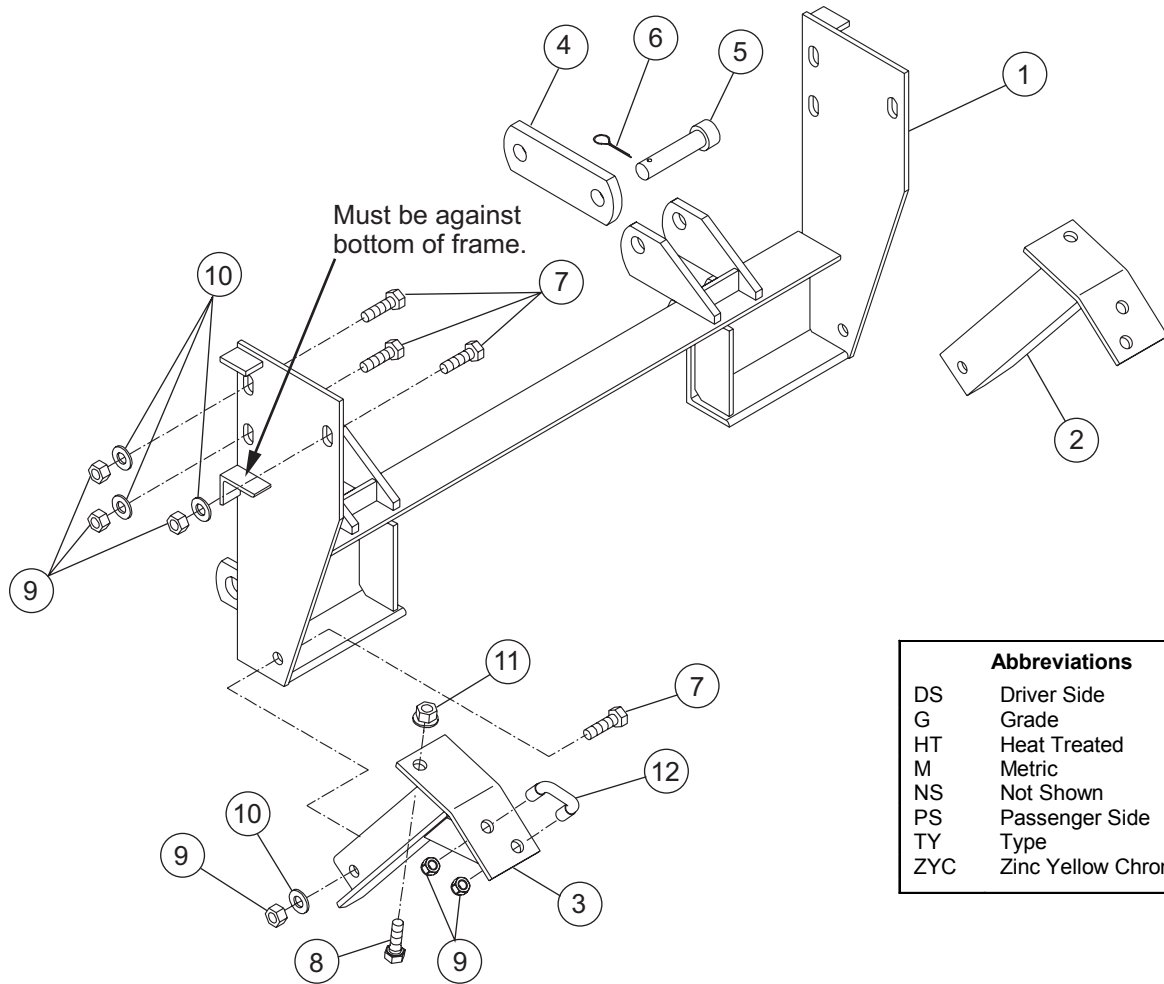

WESTERN PRODUCTS
 P.O. BOX 245038
 MILWAUKEE, WI 53224-9538

A DIVISION OF DOUGLAS DYNAMICS, L.L.C.

PARTS LIST - MODEL 3915
Mount Assembly Box No. 63620

Dodge Dakota/Durango
2000 and Later

Abbreviations	
DS	Driver Side
G	Grade
HT	Heat Treated
M	Metric
NS	Not Shown
PS	Passenger Side
TY	Type
ZYC	Zinc Yellow Chromate

MODEL 3915 – MOUNT ASSEMBLY							
ITEM	PART	QTY	DESCRIPTION	ITEM	PART	QTY	DESCRIPTION
1	62469	1	MOUNT FRAME 925/3915	11	91381	2	1/2-13 HEX FLANGE LOCK NUT GF
2	63622	1	THRUST ARM PS	12	63631	2	1/2 X 1-1/2 U-BOLT ZYC
3	63621	1	THRUST ARM DS	NS	56080	1	DASH BRACKET
4	61412	2	LINK ARM	NS	61536	4	CABLE TIE - LONG
5	93062K	2	CLEVIS PIN KIT, 3/4 X 3-1/4 HT	NS	91055	2	M6-1.00 X 25 HEX CAP SCREW G8.8
6	91911	2	5/32 X 1-1/2 COTTER PIN ZYC	NS	91056	2	M6-1.00 HEX NUT G10
7	90210	8	1/2-13 X 1-1/2 HEX CAP SCREW G5	NS	91119	6	3/16 FLAT WASHER SPECIAL
8	90575	2	1/2-13 X 1-1/4 HEX CAP SCREW G5	NS	61185	1	PARK OR TURN HARNESS KIT
9	91335	12	1/2-13 HEX LOCK NUT GB	NS	63629	1	BOLT BAG
10	91105	6	1/2 FLAT WASHER				