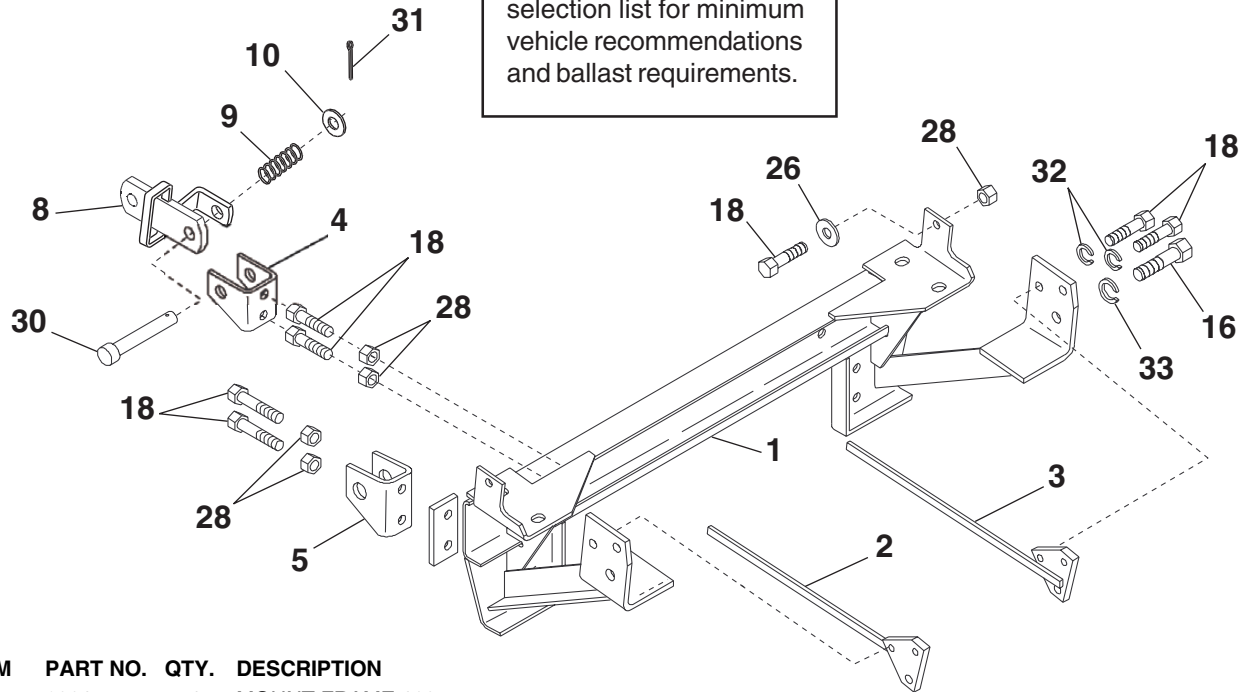

**PARTS LIST - Model 1225
Mount Assy Box No. 62225
FORD F-150 4x4 1997 & LATER
FORD F-250 LD 4x4 1997-1999
Harness Kit No. 63420**

WESTERN PRODUCTS, P.O. BOX 245038, MILWAUKEE, WI 53224-9538
A DIVISION OF DOUGLAS DYNAMICS, L.L.C.

Refer to the current selection list for minimum vehicle recommendations and ballast requirements.

ITEM	PART NO.	QTY.	DESCRIPTION
1	62215	1	MOUNT FRAME 1225
2	62322	1	NUT BAR DR
3	62323	1	NUT BAR PS
4	61916	2	LINK ARM LUG
5	61917	2	COUPLING LUG
8	63497	2	LINK ARM (Replaces 61412)
9	63356	2	SPRING 3/4 ID X 3.00 LG
10	91147	2	3/4 PLAIN WASHER TY A STD ZYC
16	90127	2	5/8-11X1-1/2 HX CS G5 ZYC
18	90100	14	1/2-13X1-1/2 HX CS G5 ZYC
26	91105	2	1/2 PLAIN WASHER TY A STD ZYC
28	91335	10	1/2-13 PT HX LK NUT NYIS ZYC
30	63354	2	RIVET 3/4"X6.00" G5 ZYC
31	91911	2	5/32X1-1/2 COTTER PIN ZYC
32	91205	4	1/2 SP LK WASHER ZYC
33	91206	2	5/8 SP LK WASHER ZYC

Abbreviation Key			
ASSY	Assembly	MM	Millimeter
CS	Cap Screw	NYIS	Nylon Insert
DR	Drivers-Side	OD	Outside Diameter
G	Grade	PS	Passenger Side
HX	Hex	PT	Prevailing Torque
HXW	Hex Washer	SP	Spring
ID	Inside Diameter	STD	Standard
LG	Long	TY	Type
LK	Lock	ZYC	Zinc Yellow Chromate

NOT SHOWN

61536	5	CABLE TIE - LONG
56080	1	DASH BRACKET
91055	2	M6-1.00X25 HXW CS G8.8
91056	2	M6-1.00 HX NUT
91057	2	M6 PLAIN WASHER 12MM OD

Parts listed above are found in the following assembly
62223 1 BOLT BAG ASSY (62225)