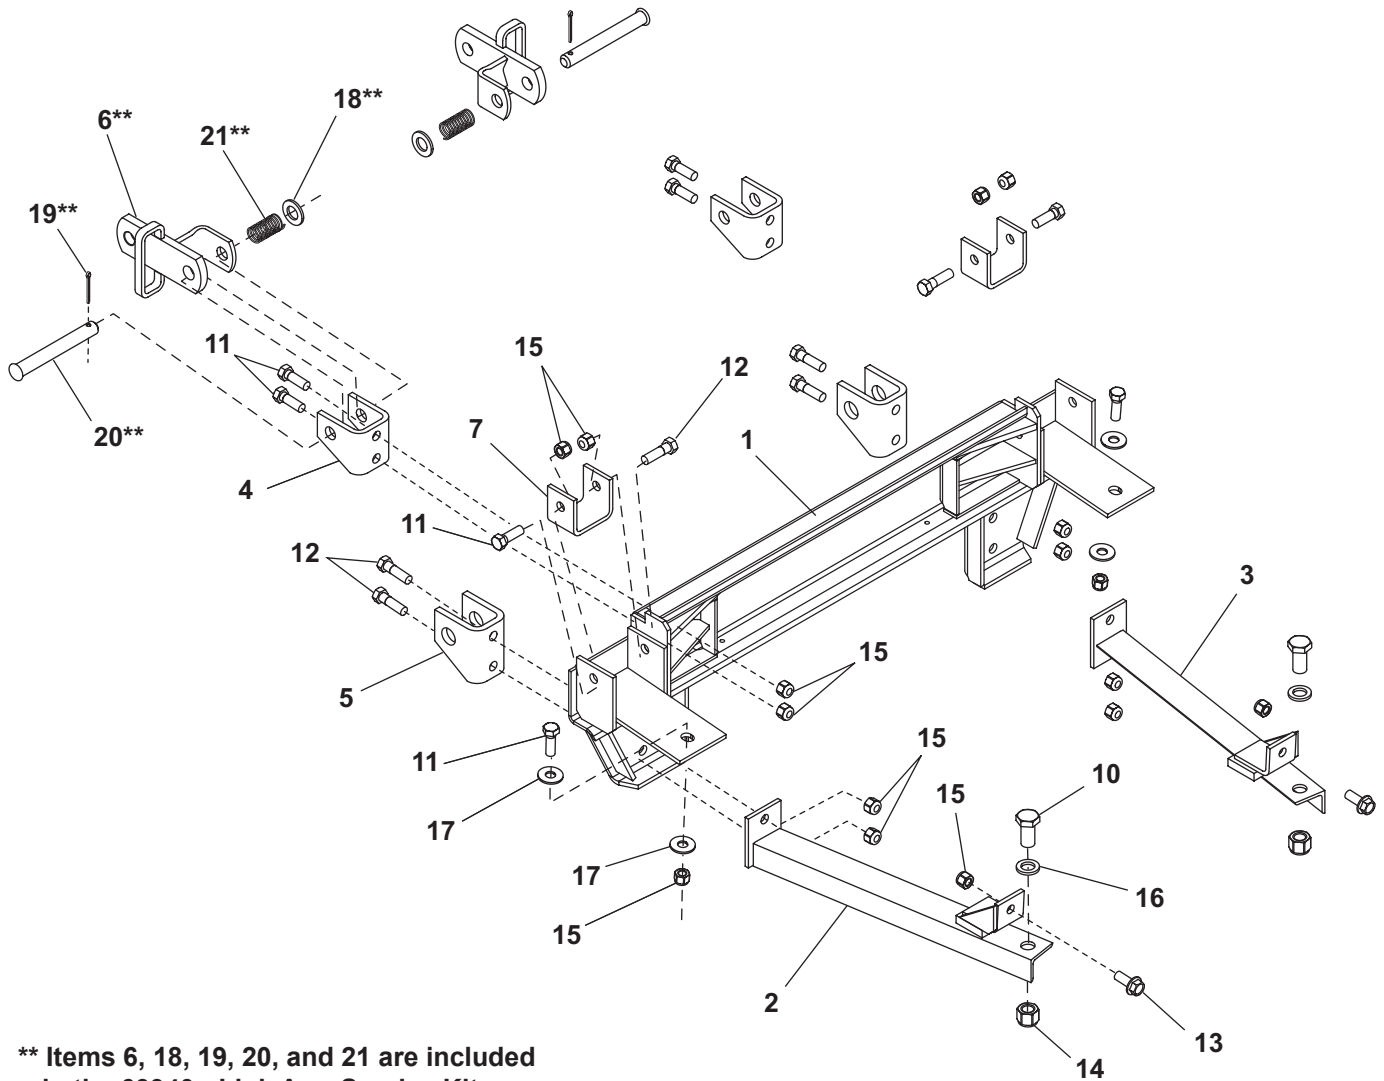

PARTS LIST - Model 3525

MODEL 3525 - MOUNT ASSEMBLY							
ITEM	PART	QTY.	DESCRIPTION	ITEM	PART	QTY.	DESCRIPTION
1	64064	1	MOUNT FRAME	5	61917	2	COUPLING LUG
2	63362	1	THRUST ARM - DS	6	63497	2	LINK ARM
3	63363	1	THRUST ARM - PS	7	63424	2	SPACER
4	61916	2	LINK ARM LUG				
* 63426 - BOLT BAG <i>includes the following:</i>							
10	90152	2	3/4-10X1-1/2 HEX CAP SCREW G5	18	91147	2	3/4 FLAT WASHER
11	90210	8	1/2-13X1-1-1/2 HEX CAP SCREW G5	19	91911	2	5/32X1-1/2 COTTER PIN ZYC
12	90101	6	1/2-13X1-3/4 HEX CAP SCREW G5	20	63354	2	CLEVIS PIN 3/4 X 6.00 HT ZYC
13	63334	2	1/2-13X1-1-1/4 WLF SCREW ZP	21	63356	2	SPRING 3/4 ID X 3.00 LG
14	91338	2	3/4-10 HEX LOCKNUT GB	*	55930	1	BATTERY CABLE ADAPTOR - SET OF 2
15	91335	16	1/2-13 HEX LOCKNUT GB	*	61536	2	CABLE TIE - LONG
16	63380	2	ROUND FLAT WASHER-SPECIAL				
17	91105	4	1/2 FLAT WASHER				

* 63940 - LINK ARM SERVICE KIT			
ITEM	PART	QTY.	DESCRIPTION
6	63497	1	LINK ARM
18	91147	1	3/4 FLAT WASHER
19	91911	1	5/32 x 1-1/2 COTTER PIN ZYC
20	63354	1	CLEVIS PIN 3/4 X 6.00 HT ZYC
21	63356	1	SPRING 3/4 ID X 3.00 LG

Printed in the U.S.A.

WESTERN PRODUCTS
P.O. BOX 245038
MILWAUKEE, WI 53224-9538

 A DIVISION OF DOUGLAS DYNAMICS, L.L.C.

PARTS LIST - Model 3525
Mount Assembly Box No. 63360-1
Chevy/GM 2500/3500 4x4
1999 and Later