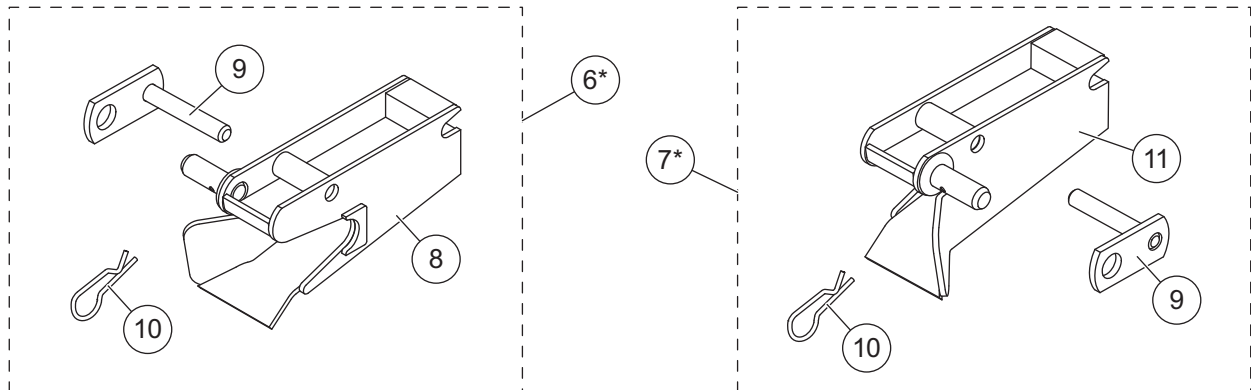

A DIVISION OF DOUGLAS DYNAMICS, L.L.C.

Western Products  
PO Box 245038  
Milwaukee, WI 53224-9538  
www.westernplows.com

### 3919 MOUNT KIT

Dodge Dakota 4X4 2000 - 04  
Dodge Durango 4X4 2000 - 03

Shaded parts are original vehicle fasteners.

\* The Receiver Kits are packaged and sold separately. Items in these kits are not included in the Mount Assembly Box, and must be purchased separately.

## PARTS LIST – MODEL 3919

3919 Dodge Mount Kit							
Item	Part	Qty	Description	Item	Part	Qty	Description
1	64490	1	Truck Mount – Dodge	ns	64513	1	Bolt Bag – 3919
64513 Bolt Bag – 3919							
2	21590	2	1/2-13 x 1-1/2 Hex Cap Screw G5 w/Handle	4	90210	2	1/2-13 x 1-1/2 Hex Cap Screw G5
3	90572	8	1/2 Hardened Flat Washer	5	91335	4	1/2-13 Hex Locknut GB
ns = not shown				G = Grade			