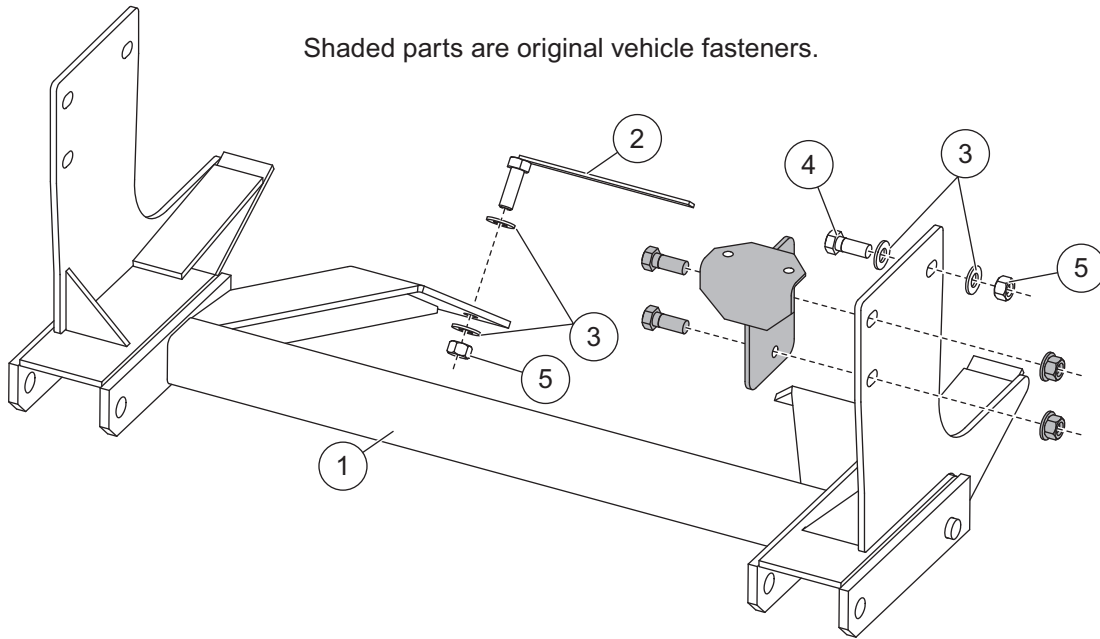

### 3919 MOUNT KIT

Dodge Dakota 4X4 2000 - 04  
Dodge Durango 4X4 2000 - 03

Shaded parts are original vehicle fasteners.

\* The Receiver Kits are packaged and sold separately. Items in these kits are not included in the Mount Assembly Box, and must be purchased separately.