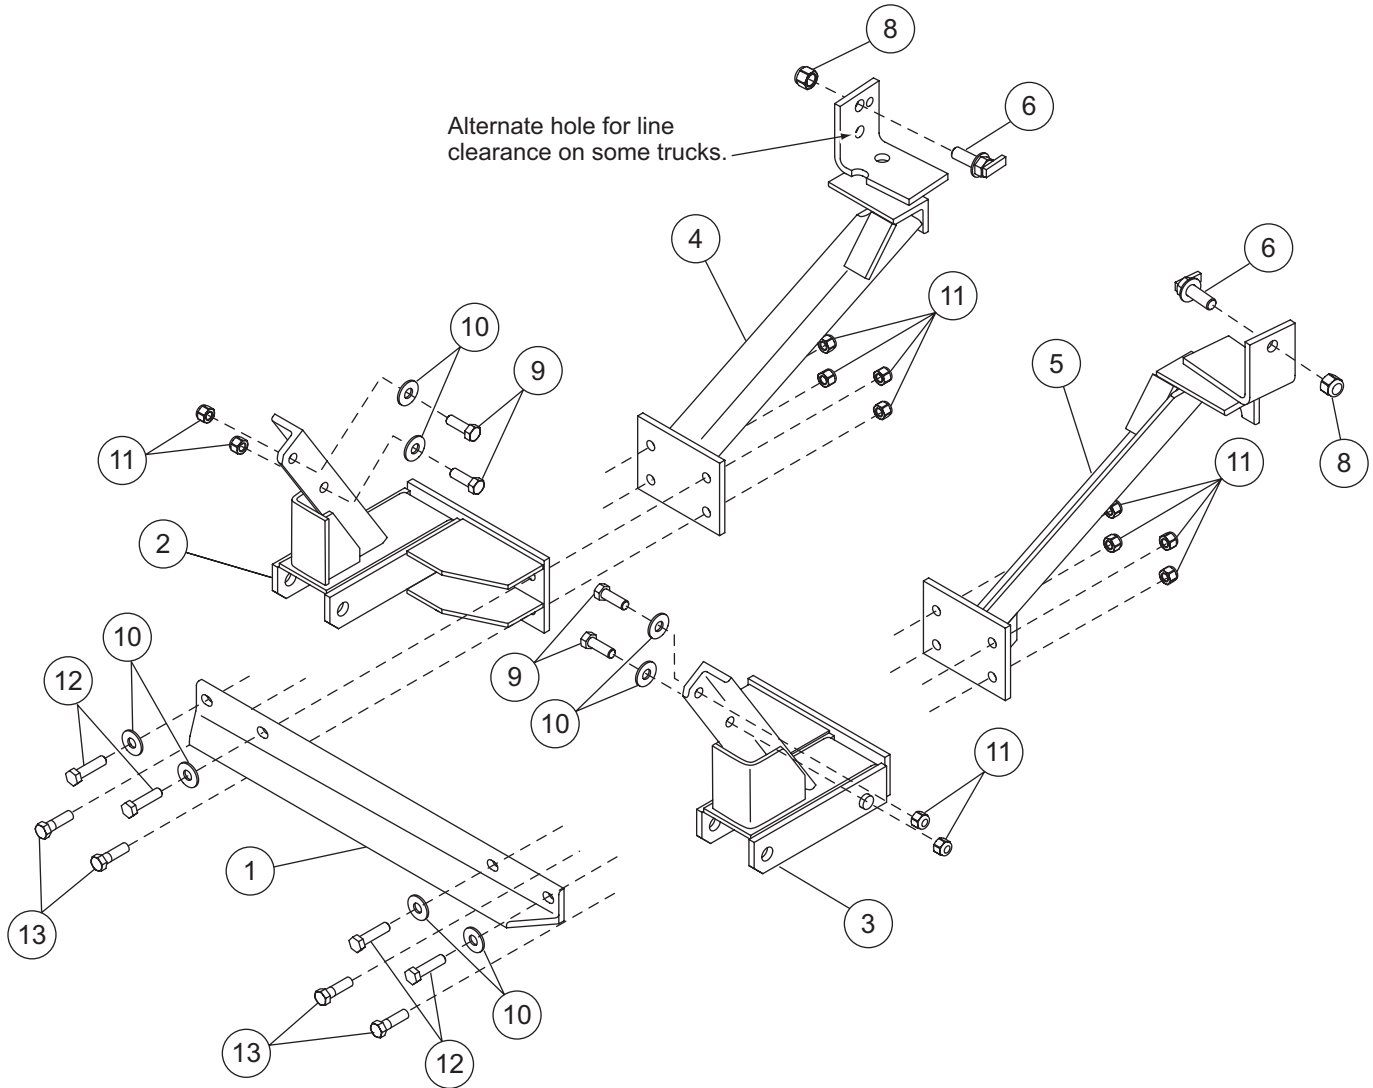

1519 TRUCK MOUNT MOUNT ASSEMBLY BOX NO. 63900

WESTERN PRODUCTS, P.O. BOX 245038, MILWAUKEE, WI 53224-9538
A DIVISION OF DOUGLAS DYNAMICS, L.L.C.

Chevy/GMC Light Truck 4X4 1973-1987
Blazer/Jimmy/Suburban 4X4 1973-1991

*The Receiver Kit is packaged separately. Items in this kit are not included in the Mount Assembly Box.