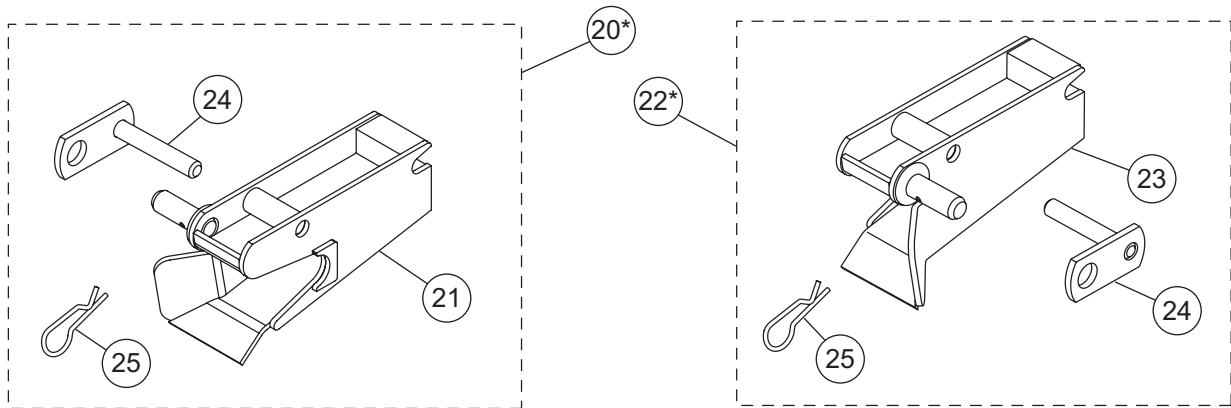

1519 TRUCK MOUNT MOUNT ASSEMBLY BOX NO. 63900

WESTERN PRODUCTS, P.O. BOX 245038, MILWAUKEE, WI 53224-9538
A DIVISION OF DOUGLAS DYNAMICS, L.L.C.

Chevy/GMC Light Truck 4X4 1973-1987
Blazer/Jimmy/Suburban 4X4 1973-1991

*The Receiver Kit is packaged separately. Items in this kit are not included in the Mount Assembly Box.