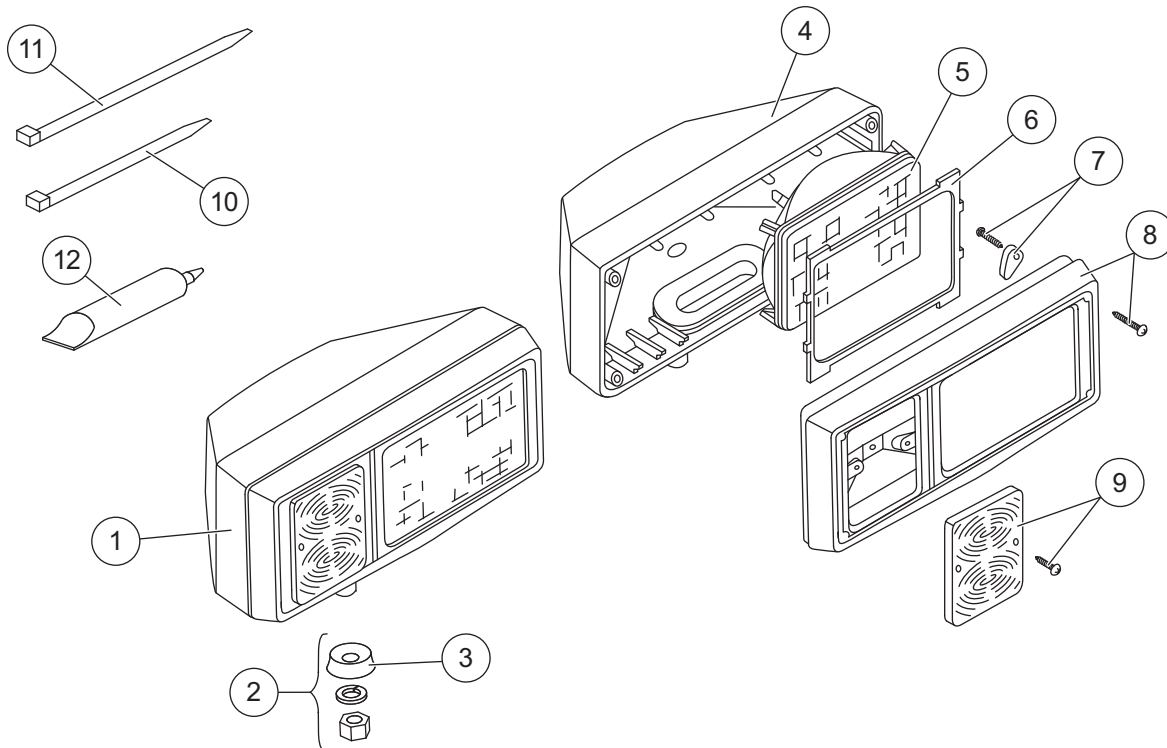

## Headlamp Kit Parts List

 April 15, 2008  
 Lit. No. B64101, Rev. 01

B65000 Headlamp Kit			
Item	Part	Qty	Description
ns	40556	1	Headlamp Pair (without plow harness)
ns	40557	1	Headlamp – DS
1	40558	1	Headlamp – PS
2	40559	2	Swivel and Hardware Assembly
3	40560	2	Headlamp Swivel
4	40561	2	Headlamp Housing Assembly (fits DS or PS)
5	40562	2	Replacement Sealed Beam 2E1
6	40563	1	Headlamp Gaskets (1 pair)
7	40564	2	Retaining Finger and Fastener (4 each)
8	40565	2	Bezel with Fasteners (DS or PS)
9	40566	2	Park/Turn Lens with Fasteners
10	59223	4	Cable Tie
11	61536	7	Cable Tie – Long
12	56099	1	.25 Ounce Dielectric Grease Tube
ns	40567	2	Park/Turn Socket Kit
ns		4	Park/Signal Bulb (Trade No. 1157)
ns	B44930	1	Plow Lighting Harness – 11-pin
<b>ns = not shown</b>			