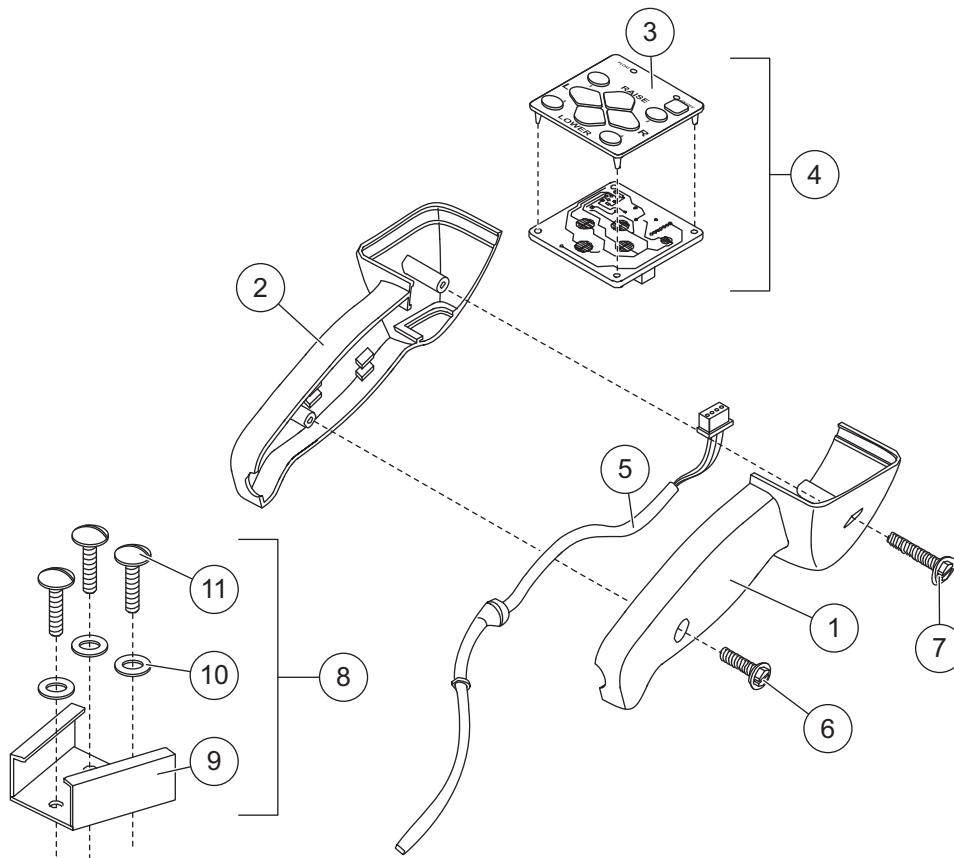

dd A DIVISION OF DOUGLAS DYNAMICS, L.L.C.

Western Products
 PO Box 245038
 Milwaukee, WI 53224-9538
 www.westernplows.com

**96900 & 96800 CabCommand
 HAND-HELD and
 JOYSTICK CONTROLS**

Parts List

PARTS LIST

96900 CabCommand Hand-Held Control Kit							
Item	Part	Qty	Description	Item	Part	Qty	Description
1	96456	1	Control Body – Right	5	96464	1	Harness (4-Pin)
2	96457	1	Control Body – Left	6	93173	1	8-18 x 3/4 Tapping Screw
3	48512	1	Keypad	7	93174	1	8-18 x 1-1/4 Tapping Screw
4	48513	1	PC Board and Keypad (4-Pin)	8	64312	1	Parts Bag – Control Bracket
64312 Parts Bag – Control Bracket							
9	56436	1	Control Bracket	11	80135	3	6-32 x 1 Tapping Screw
10	91230	3	6 Spring Lock Washer				

96800 Joystick Control Kit							
Item	Part	Qty	Description	Item	Part	Qty	Description
1	48514	1	Cover Assembly w/Actuator Spring and Label	4	96352	1	Harness (4-Pin)
2	96353	1	PC Board (4-Pin)	5	96364	3	4 x 3/8 Tapping Screw
3	96366	1	Bottom Housing	ns	96363	1	Dash Bracket Parts Bag
96363 Dash Bracket Parts Bag							
6	7718	1	Control Bracket	10	91201	2	1/4 Spring Lock Washer
7	90659	4	12-14 x 3/4 Tapping Screw	11	93154	2	8-18 x 5/8 Tapping Screw
8	90461	2	1/4-20 x 3/4 Hex Cap Screw G5	12	49305K	1	PRO-GRIP Mounting Kit
9	91411	2	1/4-20 Hex Nut G5				
ns = not shown				G = Grade			