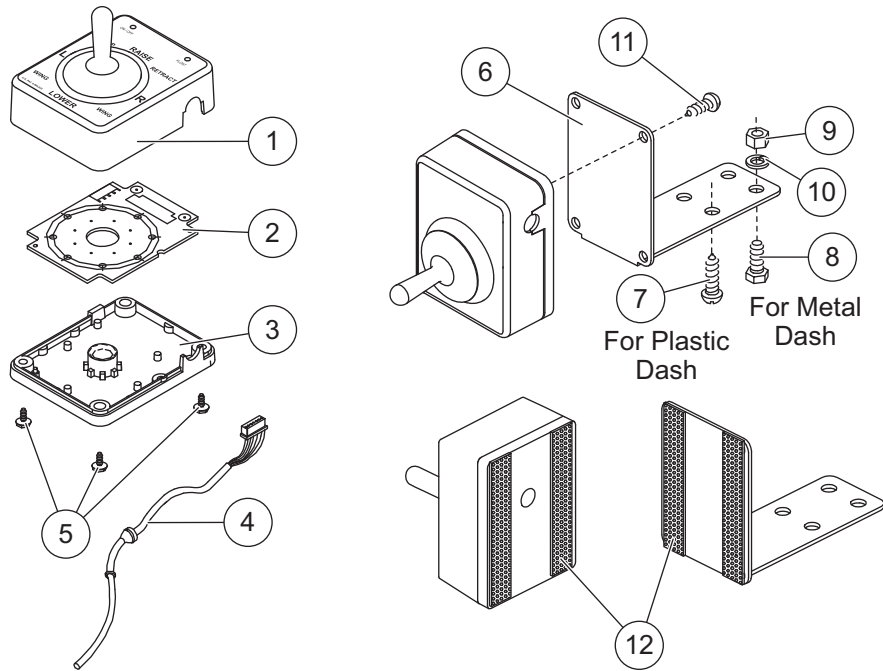

dd A DIVISION OF DOUGLAS DYNAMICS, L.L.C.

Western Products
 PO Box 245038
 Milwaukee, WI 53224-9538
 www.westernplows.com

**96900 & 96800 CabCommand
 HAND-HELD and
 JOYSTICK CONTROLS**

Parts List

PARTS LIST

96900 CabCommand Hand-Held Control Kit							
Item	Part	Qty	Description	Item	Part	Qty	Description
1	96456	1	Control Body – Right	5	96464	1	Harness (4-Pin)
2	96457	1	Control Body – Left	6	93173	1	8-18 x 3/4 Tapping Screw
3	48512	1	Keypad	7	93174	1	8-18 x 1-1/4 Tapping Screw
4	48513	1	PC Board and Keypad (4-Pin)	8	64312	1	Parts Bag – Control Bracket
64312 Parts Bag – Control Bracket							
9	56436	1	Control Bracket	11	80135	3	6-32 x 1 Tapping Screw
10	91230	3	6 Spring Lock Washer				

96800 Joystick Control Kit							
Item	Part	Qty	Description	Item	Part	Qty	Description
1	48514	1	Cover Assembly w/Actuator Spring and Label	4	96352	1	Harness (4-Pin)
2	96353	1	PC Board (4-Pin)	5	96364	3	4 x 3/8 Tapping Screw
3	96366	1	Bottom Housing	ns	96363	1	Dash Bracket Parts Bag
96363 Dash Bracket Parts Bag							
6	7718	1	Control Bracket	10	91201	2	1/4 Spring Lock Washer
7	90659	4	12-14 x 3/4 Tapping Screw	11	93154	2	8-18 x 5/8 Tapping Screw
8	90461	2	1/4-20 x 3/4 Hex Cap Screw G5	12	49305K	1	PRO-GRIP Mounting Kit
9	91411	2	1/4-20 Hex Nut G5				
ns = not shown				G = Grade			