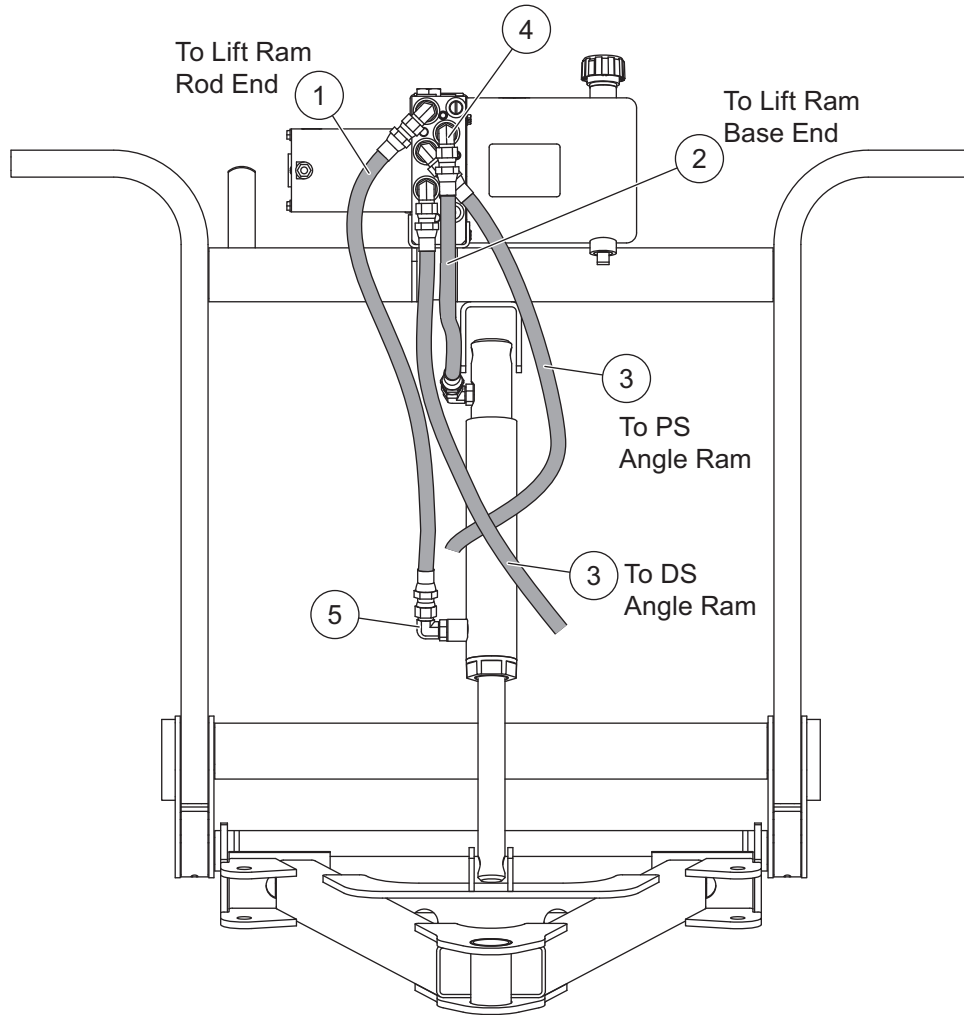

Suburbanite™ HYDRAULIC KIT 27516-1

Parts Box Parts List

48596 Parts Box					
Part	Qty	Description	Part	Qty	Description
56598	1	1/4 x 22 Hose (FJIC Ends)	61246	1	Cable Boot
56599	2	1/4 x 36 Hose (FJIC Ends)	8737	1	Small Bolt Bag
44347	1	1/4 x 12 Hose (FJIC Ends)	48597	1	Personal Plow Hydraulic Bolt Bag
22511K	1	Battery Cable 22" Red	21727-2K	1	Breather
56131K-2	1	Relay Switch			

Hoses and Fittings

Hoses and Fittings						
Item	Part	Qty	Description	Item	Part	Qty Description
1	56598	1	1/4 x 22 Hose (FJIC Ends)	4	64212-1	1 Elbow, Long 90° -6
2	44347	1	1/4 x 12 Hose (FJIC Ends)	5	56615-1	7 Elbow 90° -6
3	56599	2	1/4 x 36 Hose (FJIC Ends)			

F = Female