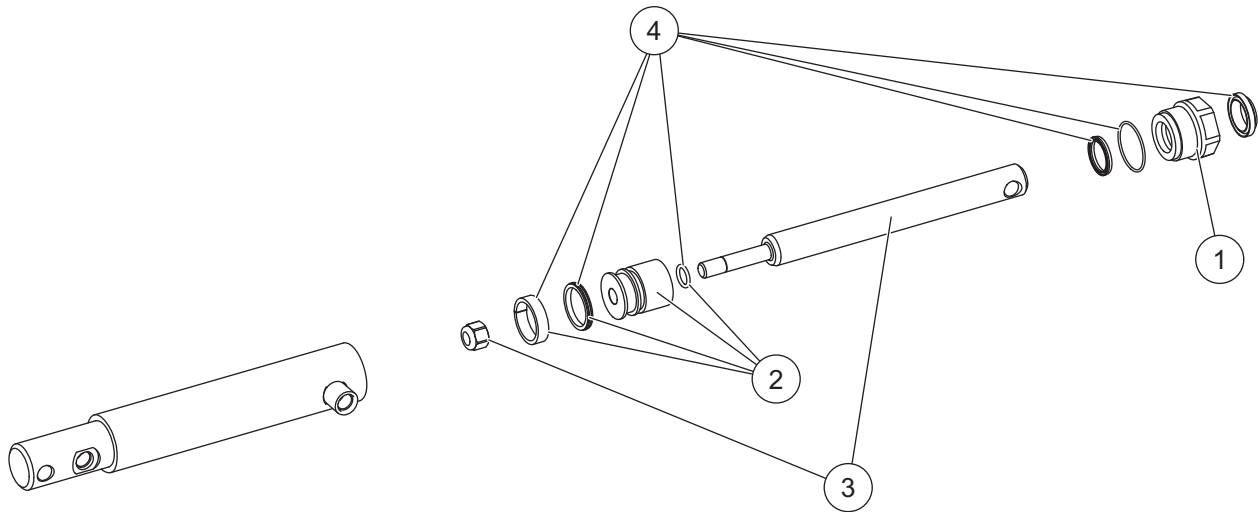

* found in 48596 Parts Box

Suburbanite™ HYDRAULIC KIT 27516-1

Angle Ram Components

56772K 1 x 7 Ram Assembly							
Item	Part	Qty	Description	Item	Part	Qty	Description
1	56769	1	1 x 7 Cylinder	4	27786	1	1 x 7 Ram Rod Kit
2	66699K	1	Gland Nut	5	27787	1	1 Bore Ram Seal Kit
3	56771	1	1" Split Bearing Kit	6	56803	1	Spacer

Lift Ram Components

48600 1-1/2 x 6 Double-Acting Ram Assembly			
Item	Part	Qty	Description
1	66699K	1	Gland Nut
2	48606	1	1-1/2 Piston w/Seals
3	27790	1	1-1/2 x 6 Double-Acting Rod Assy
4	27788-1	1	1-1/2 Bore Double-Acting Ram Seal Kit
ns = not shown			