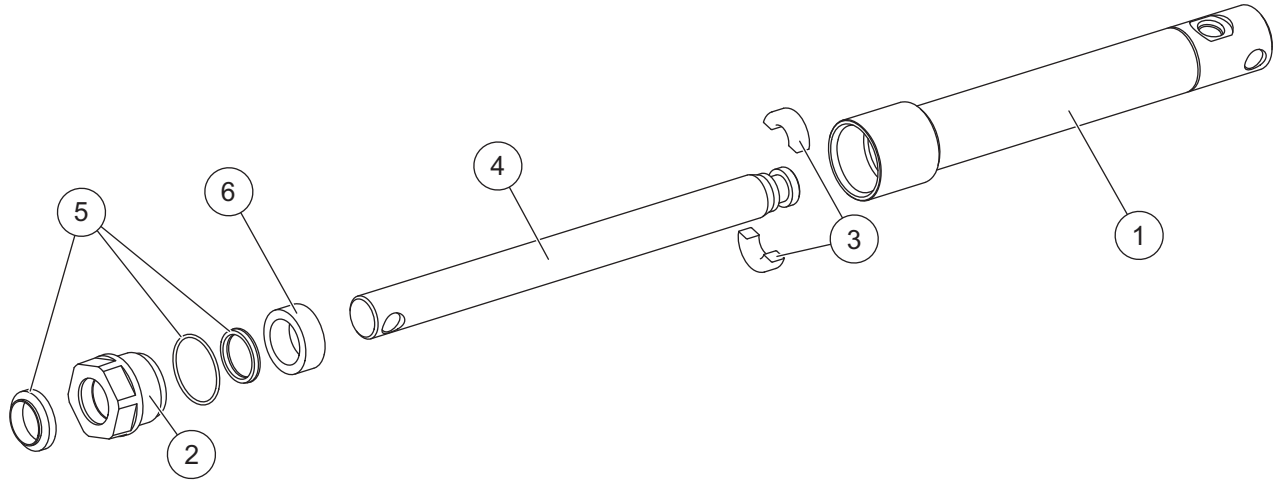

* Use 64589 tool to install (includes 56364)

** Use 28856 tool to install (includes 66515)

48597 Personal Plow Hydraulic Bolt Bag*					
Part	Qty	Description	Part	Qty	Description
56615-1	7	O-Ring (male) to MJIC 90° Elbow	90010	2	1/4-20 x 2-3/4 Hex Cap Screw G5
64212-1	1	Elbow, Long 90° –6	56099	1	Dielectric Grease Tube
27524	2	1/2-13 x 4 Hex Cap Screw G8	59223	4	Cable Tie
27525	3	1/2-13 x 3 Hex Cap Screw G8	61536	7	Long Cable Tie
27526	1	1/2-13 x 2-1/2 Hex Cap Screw G8	91331	2	1/4-20 Hex Locknut GB
91335	6	1/2-13 Hex Locknut GB			
8737 Small Bolt Bag*					
5048	1	1/4 Fully-Insulated Blade	91055	1	M6 x 1 x 25 Hex Cap Screw G8.8
21306	1	.187 Insulated Receptacle	91056	1	M6 x 1 Hex Nut G10
21307	1	.250 Insulated Receptacle	91057	1	M6 Flat Washer
21308	1	.250 Tab Fuse Tap	90311	2	1/4 Flat Washer
21309	1	.187 Tab Fuse Tap	91202	2	5/16 Spring Lock Washer
66130	1	Rubber Grommet	91242	2	10 Spring Lock Washer
91331	2	1/4-20 Hex Locknut GB	91402	2	10-32 Hex Machine Screw Nut
90461	2	1/4-20 x 3/4 Hex Cap Screw G5	92842	2	5/16-24 Hex Jam Nut G5
G = Grade			M = Male or Metric		

* found in 48596 Parts Box

Suburbanite™ HYDRAULIC KIT 27516-1

Angle Ram Components

56772K 1 x 7 Ram Assembly							
Item	Part	Qty	Description	Item	Part	Qty	Description
1	56769	1	1 x 7 Cylinder	4	27786	1	1 x 7 Ram Rod Kit
2	66699K	1	Gland Nut	5	27787	1	1 Bore Ram Seal Kit
3	56771	1	1" Split Bearing Kit	6	56803	1	Spacer