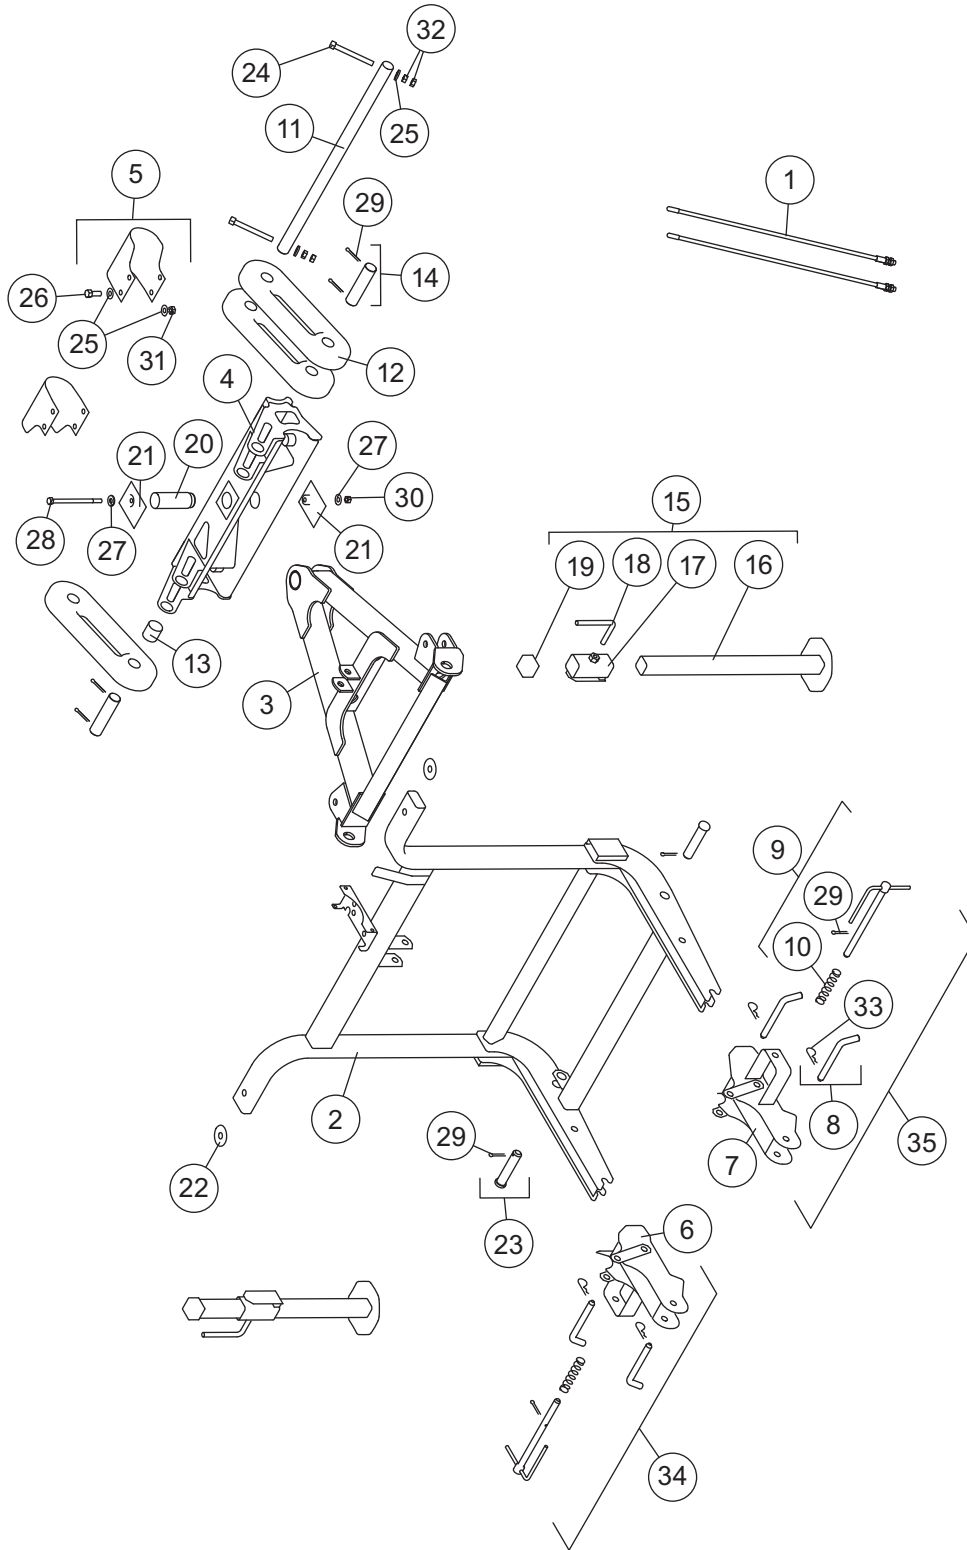

Suburbanite™ PLOW GEAR KIT 27550

Plow Gear Kit

Suburbanite™ PLOW GEAR KIT 27550

27550 Plow Gear Kit – Personal Plow							
Item	Part	Qty	Description	Item	Part	Qty	Description
1	27195W	1	Flexible Blade Guide Kit – 26" (Pair)	18	27358	2	Jack Handle
2	27126	1	Plow Gear Frame, Personal Plow	19	27692	2	Square Vinyl Cap
3	27138	1	A-Frame, Personal Plow	20	27141W	1	Pivot Tube
4	27112	1	Quadrant, Personal Plow	21	27615	2	Trip Bumper
5	27577	2	Trip Clamp Replacement Kit w/Fasteners	22	4433	2	1/2 Flat Washer
6	27146	1	Receiver – DS	23	20639W	2	3/4 x 3-15/32 Machine Pin Packet
7	27611	1	Receiver – PS	24	27529	2	3/8-16 x 3-1/2 Hex Cap Screw G5
8	27575W	4	Receiver Mounting Pin Kit	25	63925	18	3/8 Flat Washer
9	27576	2	Receiver Pull Pin Kit	26	90039	8	3/8-16 x 1 Hex Cap Screw G5
10	27461	2	Compression Spring	27	90313	2	5/16 Flat Washer
11	27149	1	Spring Bar Tube	28	90602	1	5/16-18 x 5 Hex Cap Screw G5
12	27351	3	Elastomeric Trip Spring	29	91911K	8	5/32 x 1-1/2 Cotter Pin
13	27530	1	Trip Spring Spacer	30	91332	1	5/16-18 Hex Locknut GB
14	27711W	2	Lower Trip Spring Pin Kit	31	91333	8	3/8-16 Hex Locknut GB
15	27360	2	Jack	32	91413	4	3/8-16 Hex Nut G5
16	27355	2	Jack Leg	33	91962	4	1/8 Hairpin Cotter
17	27357	2	Jack Sleeve	34	27754	1	Receiver Assembly – DS
				35	27755	1	Receiver Assembly – PS
27754 Receiver Assembly – DS							
6	27146	1	Receiver – DS			1	Receiver Pull Pin
		2	Receiver Mounting Pin	10	27461	1	Compression Spring
33	91962	2	1/8 Hairpin Cotter	29	90658	1	5/32 x 1-1/4 Cotter Pin
27755 Receiver Assembly – PS							
7	27611	1	Receiver – PS			1	Receiver Pull Pin
		2	Receiver Mounting Pin	10	27461	1	Compression Spring
33	91962	2	1/8 Hairpin Cotter	29	90658	1	5/32 x 1-1/4 Cotter Pin
G = Grade							