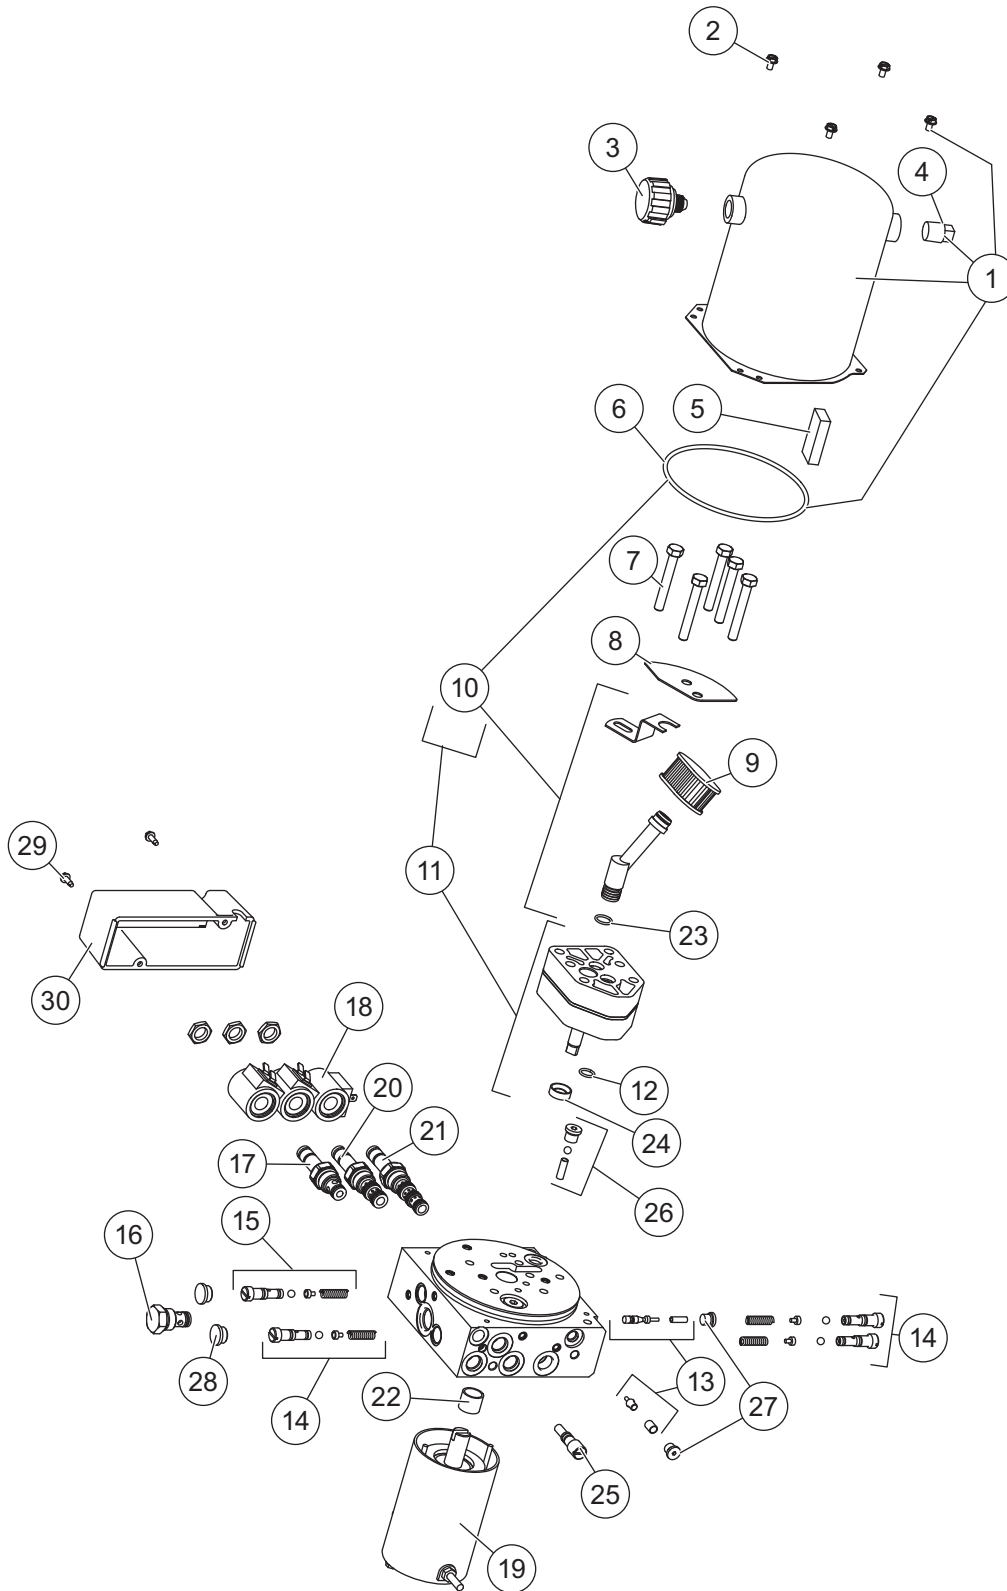

Suburbanite™ HYDRAULIC KIT 27516-1

Hydraulic Unit Components

Suburbanite™ HYDRAULIC KIT 27516-1

48602 Hydraulic Unit							
Item	Part	Qty	Description	Item	Part	Qty	Description
1	48538	1	Reservoir Kit	16	44334-1	1	Check Valve CV08-20
2	66607	4	10-24 x 5/16 Machine Screw Slotted Hex Washer Head	17	49227K-2	1	Valve 2-Way w/Nut
3	21727-2K	1	Breather 3/8 NPT Kit	18	49230K-2	3	Coil w/Spade Terminals
4	92079	1	Plug 3/8 NPTF	19	27753	1	Motor Assembly 3"
5	73897	1	Magnet	20	66608-1	1	Cartridge Valve 3-Way w/Nut
6	66519	1	O-Ring 2 – 250	21	49229K-1	1	Cartridge Valve 4-Way w/Nut
7	90073	5	5/16-18 x 2-1/4 Hex Cap Screw G5	22	56364*	1	Bearing, Sleeve
8	48464	1	Plate Baffle	23	56416	1	O-Ring – 014
9	56789-3	1	Suction Filter	24	66515**	1	Pump Shaft Seal
10	66763-1	1	Inlet Fitting/Filter Kit	25	48517	1	Quill
11	27746	1	Hydraulic Pump Kit – IA	26	48518	1	Check Valve Assembly
12	56274	1	O-Ring – 013	27	92960	2	3/8-24 O-Ring Boss Plug
13	49226K	1	Poppet Check Valve Kit	28	56808	2	Plug
14	49138K-3	2	Relief Valve Kit (2 Sets)	29	90650	2	Cover Screw
15	27792-1	1	Relief Valve Repair Kit	30	21394	1	Cover Assy
O-Ring Service Kits							
ns	56657-3	–	O-Ring & Back-Up Ring Kit	ns	49259-2	–	Seal Kit Cartridge 3-Way and 4-Way Valve
ns	49258-2	–	Seal Kit 2-Way Valve				
ns = not shown				G = Grade			

* Use 64589 tool to install (includes 56364)

** Use 28856 tool to install (includes 66515)

48597 Personal Plow Hydraulic Bolt Bag*					
Part	Qty	Description	Part	Qty	Description
56615-1	7	O-Ring (male) to MJIC 90° Elbow	90010	2	1/4-20 x 2-3/4 Hex Cap Screw G5
64212-1	1	Elbow, Long 90° –6	56099	1	Dielectric Grease Tube
27524	2	1/2-13 x 4 Hex Cap Screw G8	59223	4	Cable Tie
27525	3	1/2-13 x 3 Hex Cap Screw G8	61536	7	Long Cable Tie
27526	1	1/2-13 x 2-1/2 Hex Cap Screw G8	91331	2	1/4-20 Hex Locknut GB
91335	6	1/2-13 Hex Locknut GB			
8737 Small Bolt Bag*					
5048	1	1/4 Fully-Insulated Blade	91055	1	M6 x 1 x 25 Hex Cap Screw G8.8
21306	1	.187 Insulated Receptacle	91056	1	M6 x 1 Hex Nut G10
21307	1	.250 Insulated Receptacle	91057	1	M6 Flat Washer
21308	1	.250 Tab Fuse Tap	90311	2	1/4 Flat Washer
21309	1	.187 Tab Fuse Tap	91202	2	5/16 Spring Lock Washer
66130	1	Rubber Grommet	91242	2	10 Spring Lock Washer
91331	2	1/4-20 Hex Locknut GB	91402	2	10-32 Hex Machine Screw Nut
90461	2	1/4-20 x 3/4 Hex Cap Screw G5	92842	2	5/16-24 Hex Jam Nut G5
G = Grade			M = Male or Metric		

* found in 48596 Parts Box