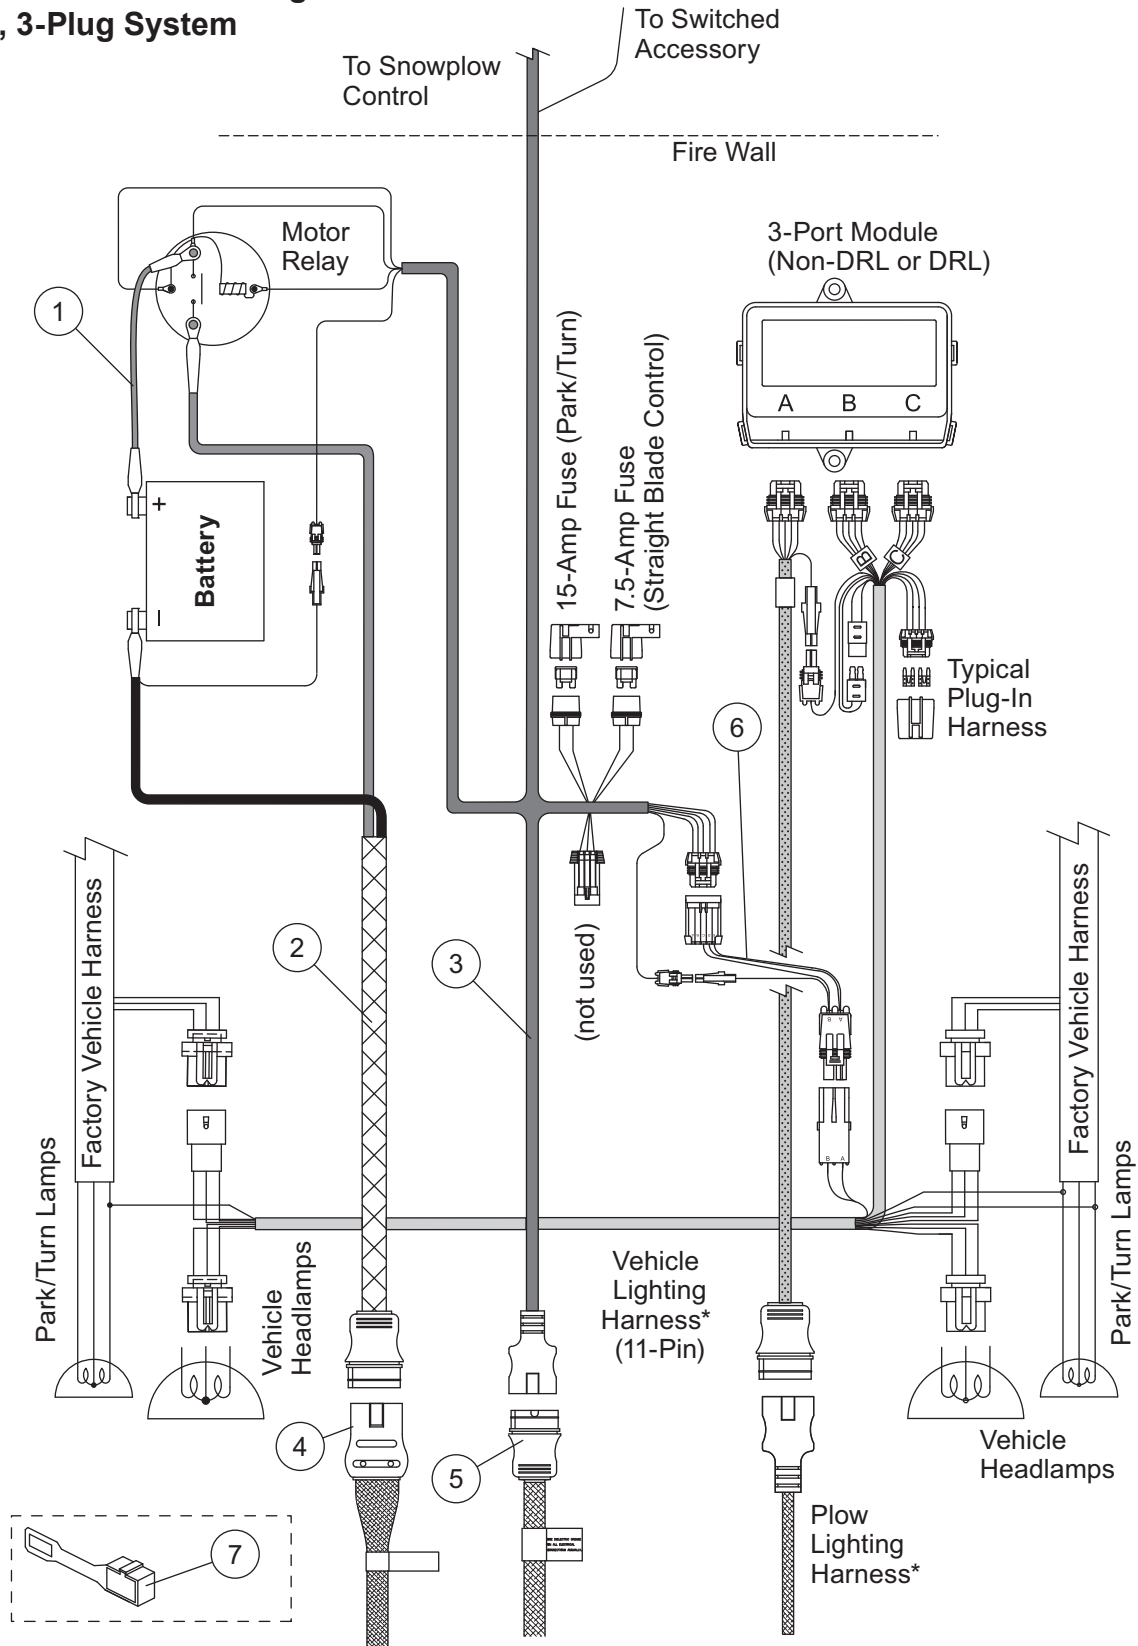

Hoses and Fittings

Hoses and Fittings						
Item	Part	Qty	Description	Item	Part	Qty Description
1	56598	1	1/4 x 22 Hose (FJIC Ends)	4	64212-1	1 Elbow, Long 90° -6
2	44347	1	1/4 x 12 Hose (FJIC Ends)	5	56615-1	7 Elbow 90° -6
3	56599	2	1/4 x 36 Hose (FJIC Ends)			

F = Female

Suburbanite™ HYDRAULIC KIT 27516-1

Vehicle-Side Harness Diagram 3-Port, 3-Plug System

Suburbanite™ HYDRAULIC KIT 27516-1

Harness Components							
Item	Part	Qty	Description	Item	Part	Qty	Description
1	22511K	1	Battery Cable, 22" Red	5	26359	1	Plow Control Harness 3-Pin
2	63411	1	Vehicle Battery Cable	6	29047	1	Adapter 3-Port
3	26345	1	Vehicle Control Harness 3-Pin	7	61548K	1	Plug Cover
4	21294	1	Plow Battery Cable	ns	27063W	1	Replacement Harness End 3-Pin Vehicle Side