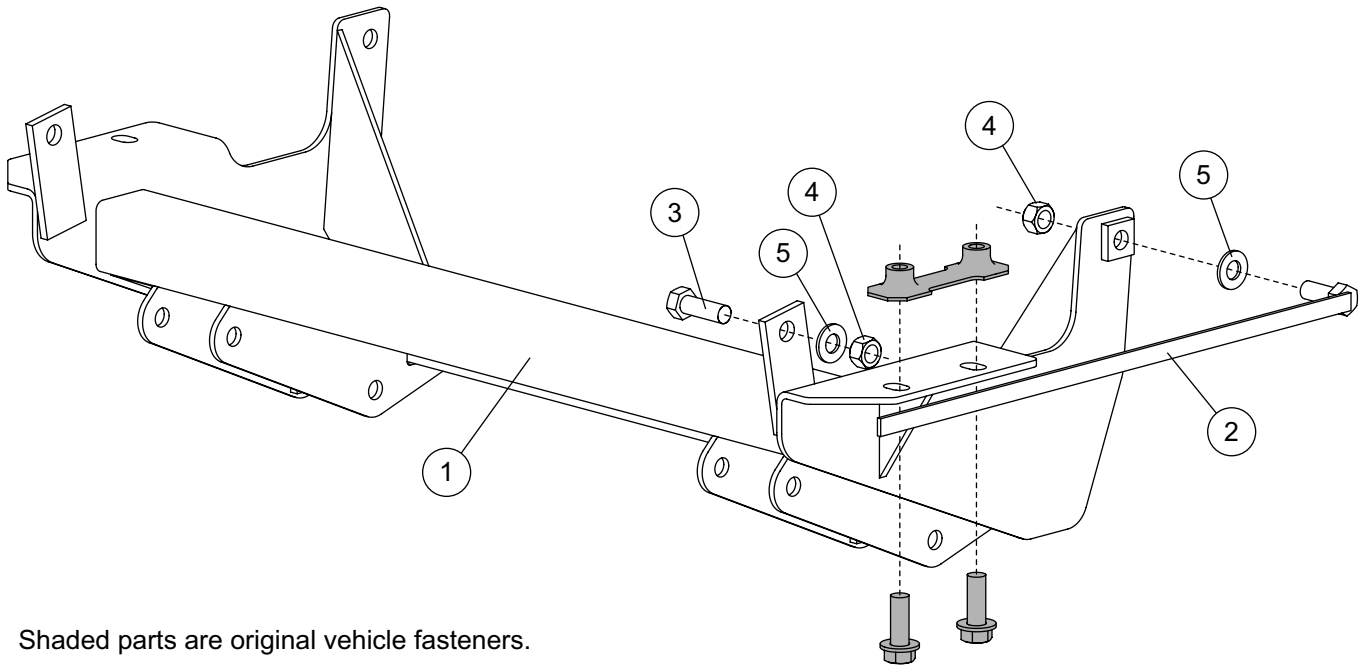

MOUNT KIT PERSONAL PLOW

Ford F-150 4X4 2004 - __

1233

Parts List

January 2, 2006
Lit. No. 28477, Rev. 01

Shaded parts are original vehicle fasteners.

1233 Mount Kit							
Item	Part	Qty	Description	Item	Part	Qty	Description
1		1	Truck Mount	ns	27445	1	Bolt Bag – 1223/1233
2	21314	2	1/2-13 x 1-1/4 Hex Cap Screw G5 with Handle				
27445 Bolt Bag – 1223/1233							
3	90210	2	1/2-13 x 1-1/2 Hex Cap Screw G5	5	90572	4	1/2 Hardened Flat Washer
4	91335	4	1/2-13 Hex Locknut GB				
ns = not shown				G = Grade			