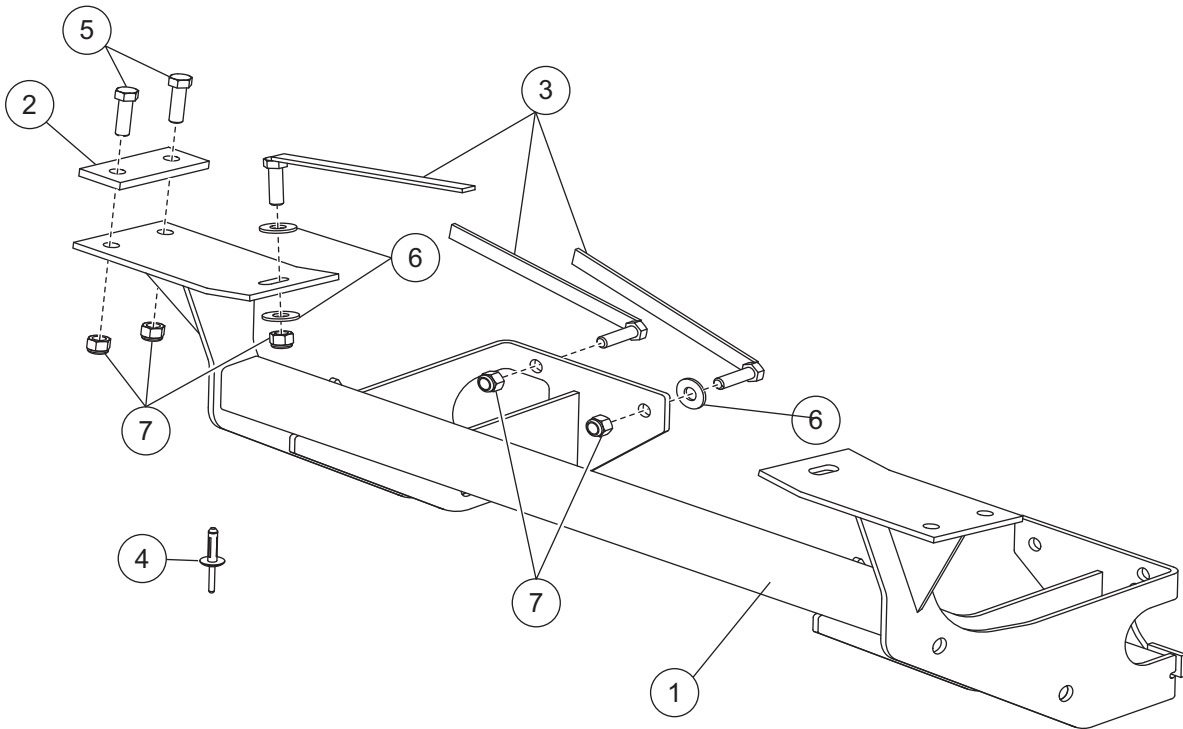

**MOUNT KIT PERSONAL PLOW**  
**Jeep Liberty 2002 - \_\_**

**3713-2**

February 15, 2009  
 Lit. No. 48431, Rev. 01

**PARTS LIST**

3713-2 Mount Kit							
Item	Part	Qty	Description	Item	Part	Qty	Description
1		1	Truck Mount – Jeep	3	28043	6	3/8-16 x 1-1/4 Hex Cap Screw G5 w/Handle
2	28042	2	Clamping Plate	ns	28049	1	Bolt Bag – 3713-2
28049 Bolt Bag – 3713-2							
4	28071	3	Pop Rivet, Plastic, Package of Six	7	91333	10	3/8-16 Hex Locknut GB
5	66456	4	3/8-16 x 1-1/4 Hex Cap Screw G5	ns	8992	2	Hose Wrap
6	90315	6	3/8 Flat Washer	ns	59223	4	Hose Tie
ns = not shown				G = Grade			