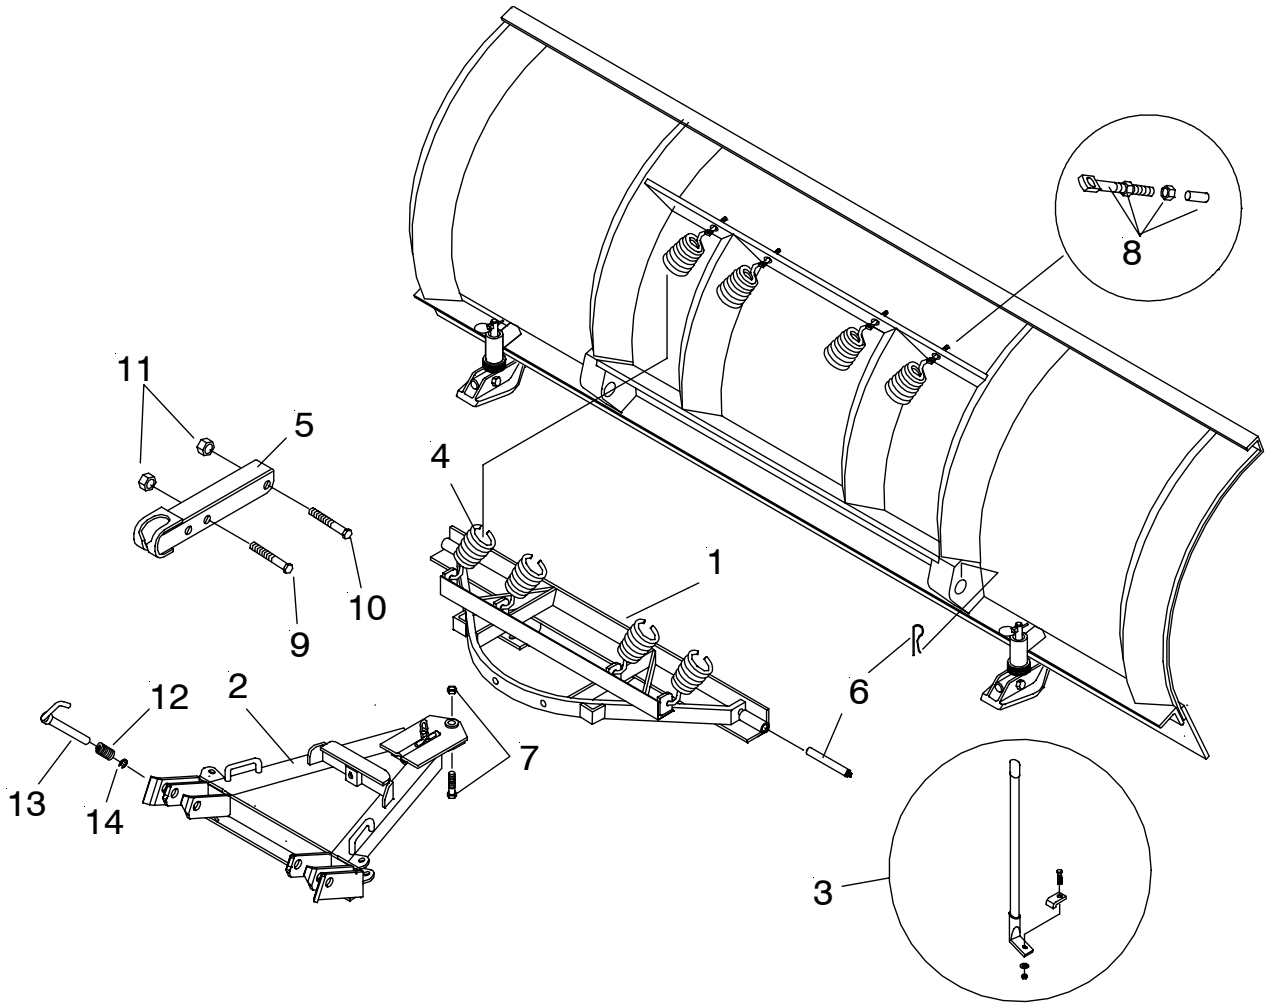

Parts & Installation Instructions 16508 S.A.F. Carton

Parts List

Item	Part No.	Qty.	Description
	16508	1	Sector & A-Frame Carton
1	12793	1	• Sector
2	13639	1	• A-Frame 15" x 31" x 24" 7.06
3	09916	1	• Marker Kit
4	07017	4	• Trip Spring
5	10514	1	• Lift Arm
	08695	1	• Hardware Bag
6	09119	2	•• Pivot Pin w/ Fittg. & Hair Pin
7	09125	1	•• King Bolt w/ Locknut
8	09124	4	•• Eye Bolt w/ Locknut & Cap
9	20144	1	•• Bolt H 5/8-11 x 2-1/4"
10	20146	2	•• Bolt H 5/8-11 x 3-1/4"
11	20309	2	•• Lochnut Esna 5/8-11
12	814000005	2	•• Spring Hook Up Pin
13	814000015	2	•• Pin Hook Up
14	8509002027	2	•• Snap Ring