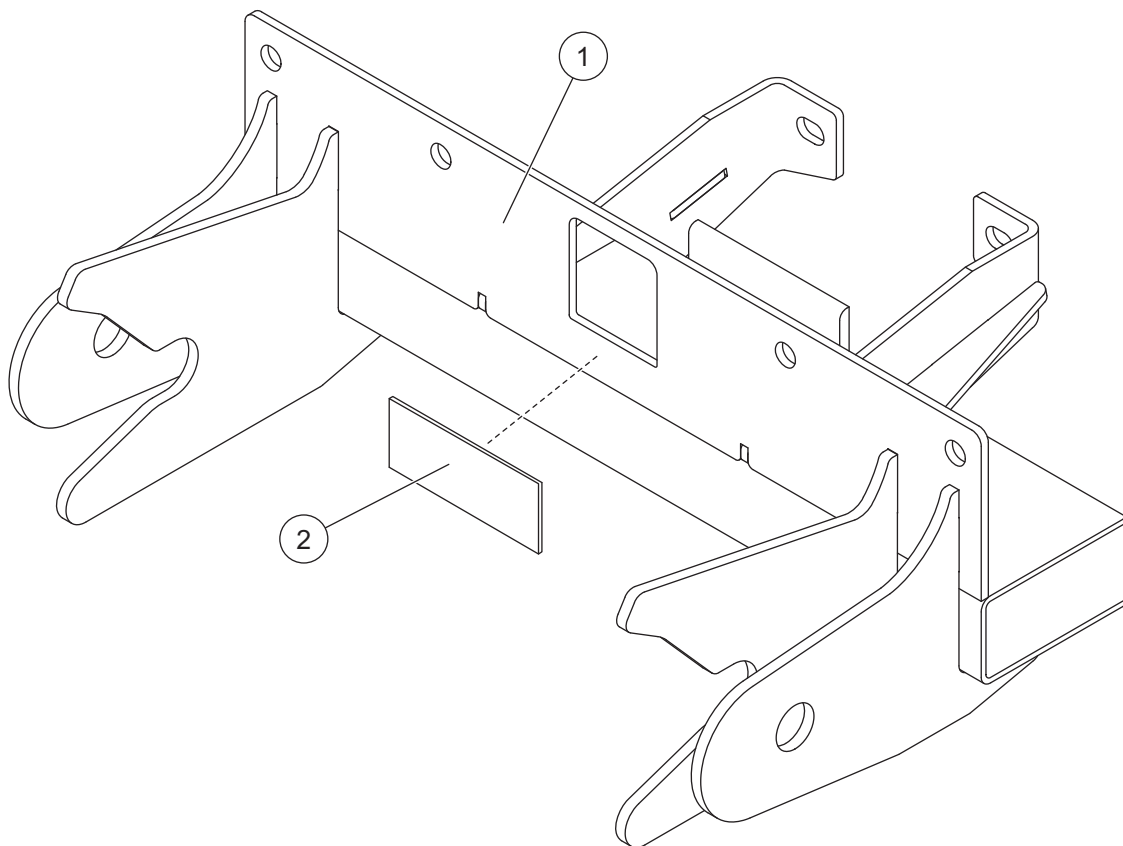

# B35124

## UNDERCARRIAGE KIT

Kubota RTV900 and 1140 4X4

2009 - \_\_\_\_

### Parts List