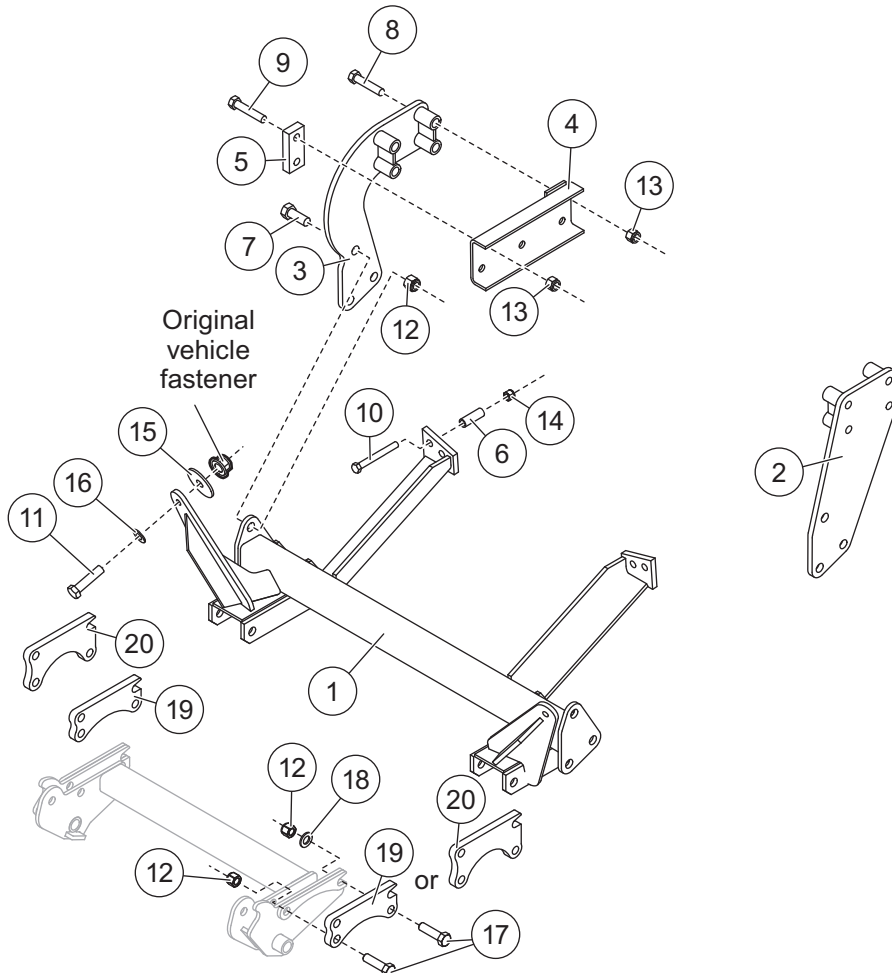

BLIZZARD[®] **SNOWPLOWS**

30559

UNDERCARRIAGE KIT

Chevy/GMC 4500/5500 4X4

2005 -

Parts List

30559

30559 Chevy/GMC Mount Kit							
Item	Part	Qty	Description	Item	Part	Qty	Description
1	26772	1	Mount Cross Bar	19	40539	2	Adapter Plate, Short
2	26793	1	Mount, DS	20	40540	2	Adapter Plate, Tall
3	26811	1	Mount, PS	ns	41165	1	Bolt Bag – 30559
4	64109	2	Mount Extension Bracket				
41165 Bolt Bag – 30559							
5	64182	2	Spacer	12	91338	10	3/4-10 Hex Locknut GB
6	64157	4	Frame Spacer	13	91337	12	5/8-11 Hex Locknut GB
7	90286	6	3/4-10 x 2 Hex Cap Screw G5	14	91335	4	1/2-13 Hex Locknut GB
8	90456	8	5/8-11 x 5 Hex Cap Screw	15	64178	2	1/2 Polyethylene Flat Washer
9	90133	4	5/8-11 x 3-1/4 Hex Cap Screw G5	16	63926	2	7/16 Flat Washer
10	90109	4	1/2-13 x 4-1/2 Hex Cap Screw G5	17	66449	4	3/4-10 x 2-3/4 Hex Cap Screw G5
11	98013	2	M12-1.75 x 50 Hex Cap Screw G10.9	18	91147	2	3/4 Flat Washer, Type A Narrow
ns = not shown			G = Grade			M = Metric	