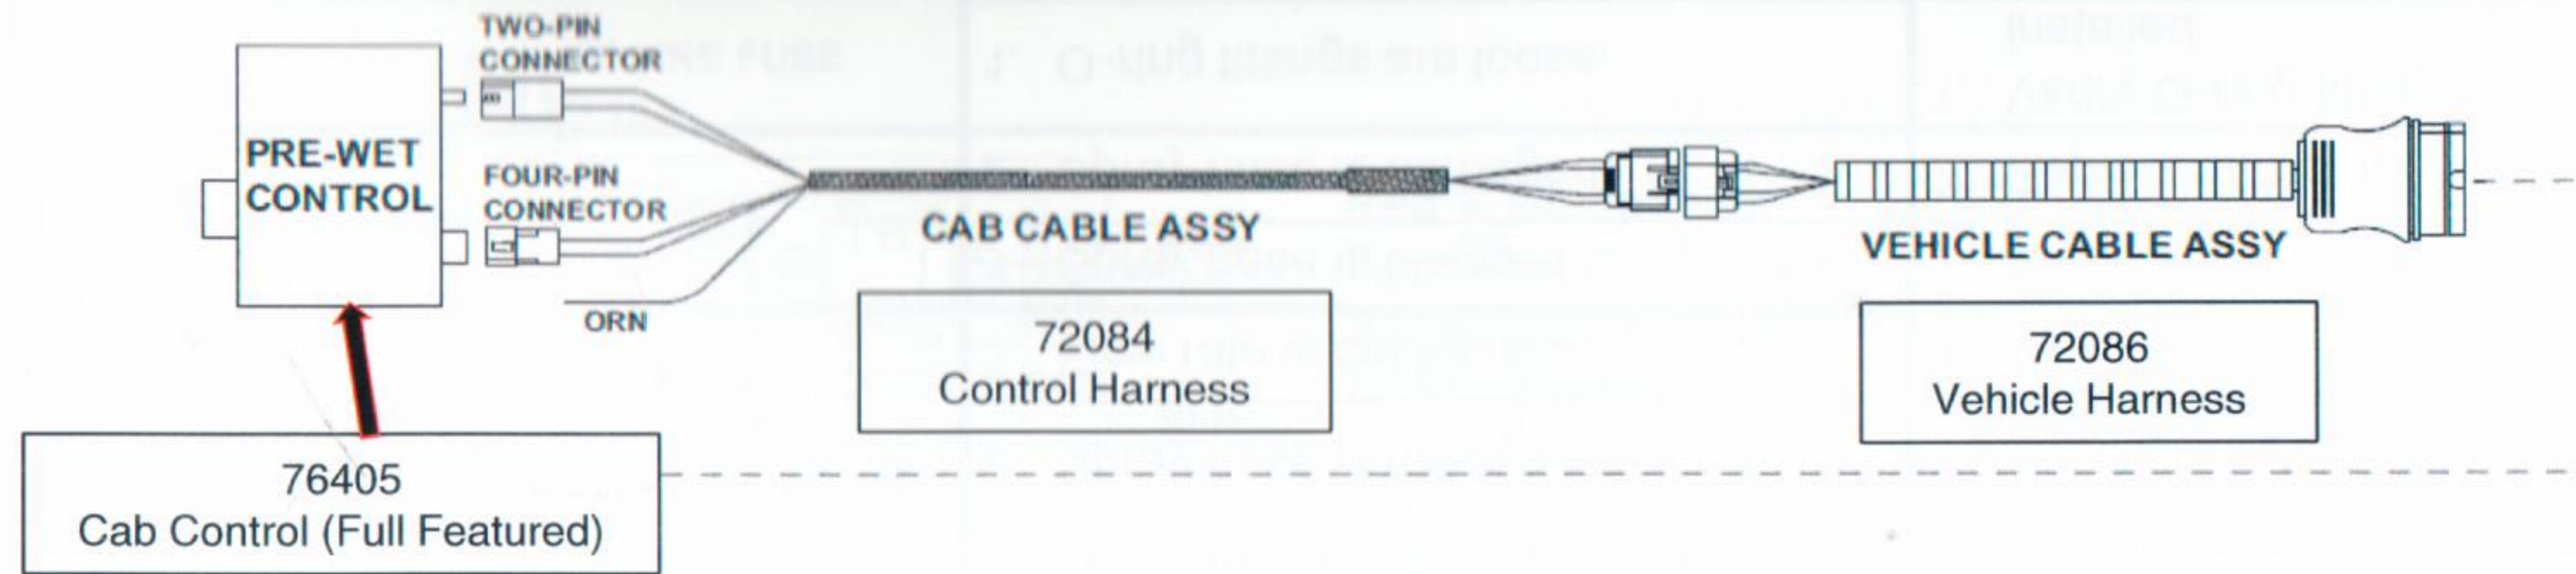

Pre-Wet Full Featured Pump Kit Electrical Components #76410 Lit. 70428

Full Feature Flow Rates	
Rate	gal/min
1	0.13
2	0.5
3	0.88
4	1.25
5	1.63
6	1.88
7	2.13
8	2.5
9	2.63
10	2.63