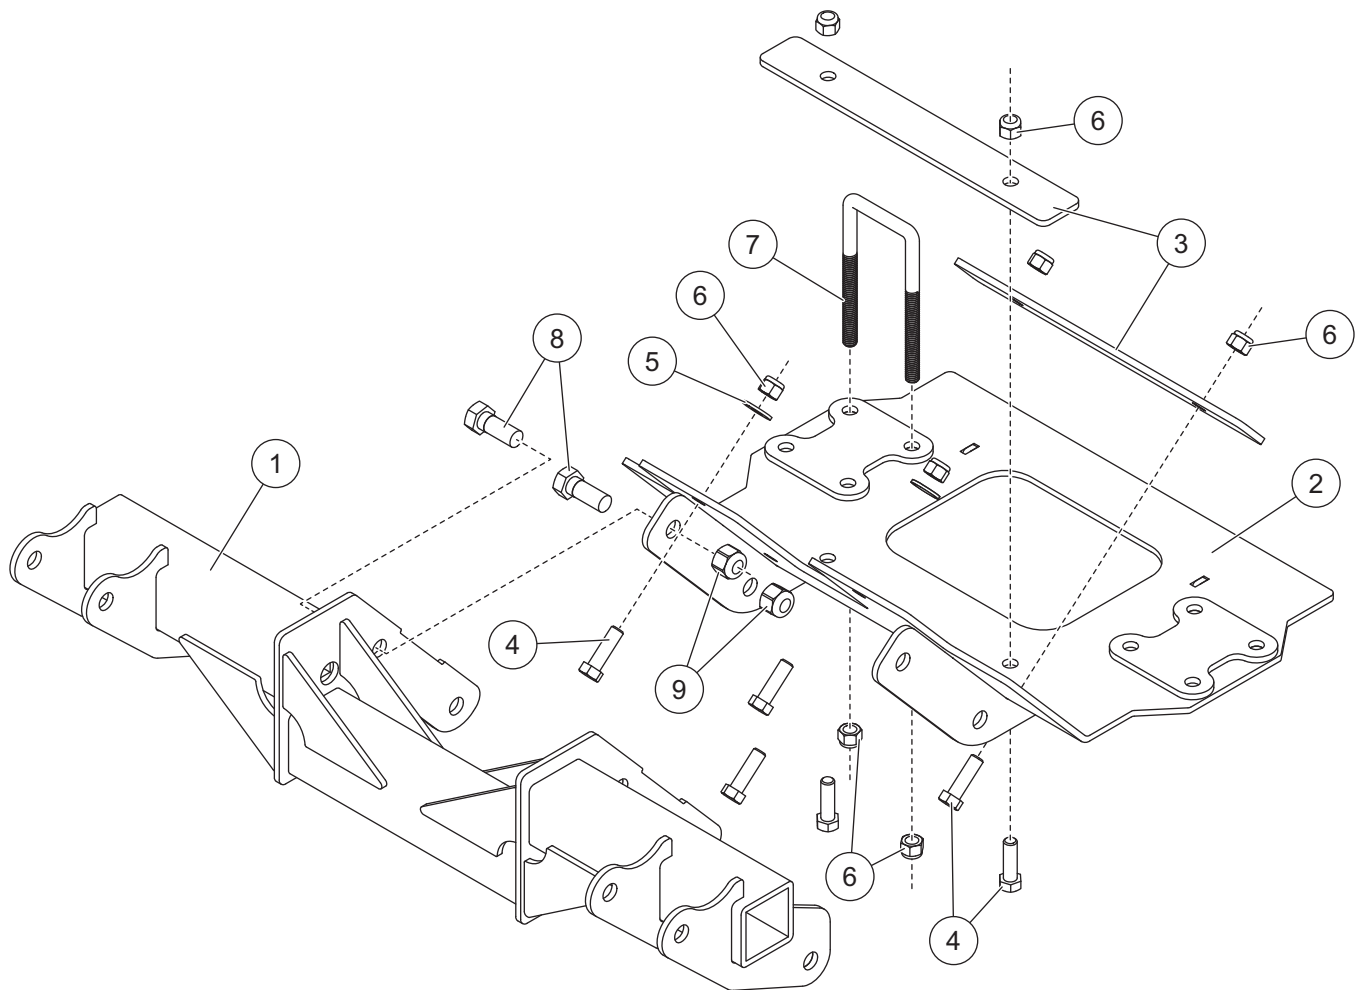

PARTS LIST

35132 Mount Kit							
Item	Part	Qty	Description	Item	Part	Qty	Description
1	70516	1	Mount Beam	ns	52565	1	Vehicle Cable Assembly, Long
2	70517	1	Skid Plate Assembly	ns	52596	1	UTV Vehicle Control Harness
3	70518	2	Support Plate	ns	61548K	1	Plug Cover Kit
ns	70515	1	Bolt Bag	ns		12	Cable Tie
70515 Bolt Bag							
4		6	3/8-16 x 1-1/4 Hex Cap Screw G5	7		4	3/8-16 x 2 x 3 Square U-Bolt
5		2	3/8 Flat Washer	8		4	1/2-13 x 1-1/4 Hex Cap Screw G5
6		14	3/8-16 Locknut GB	9		4	1/2-13 Locknut GB
ns = not shown				G = Grade			