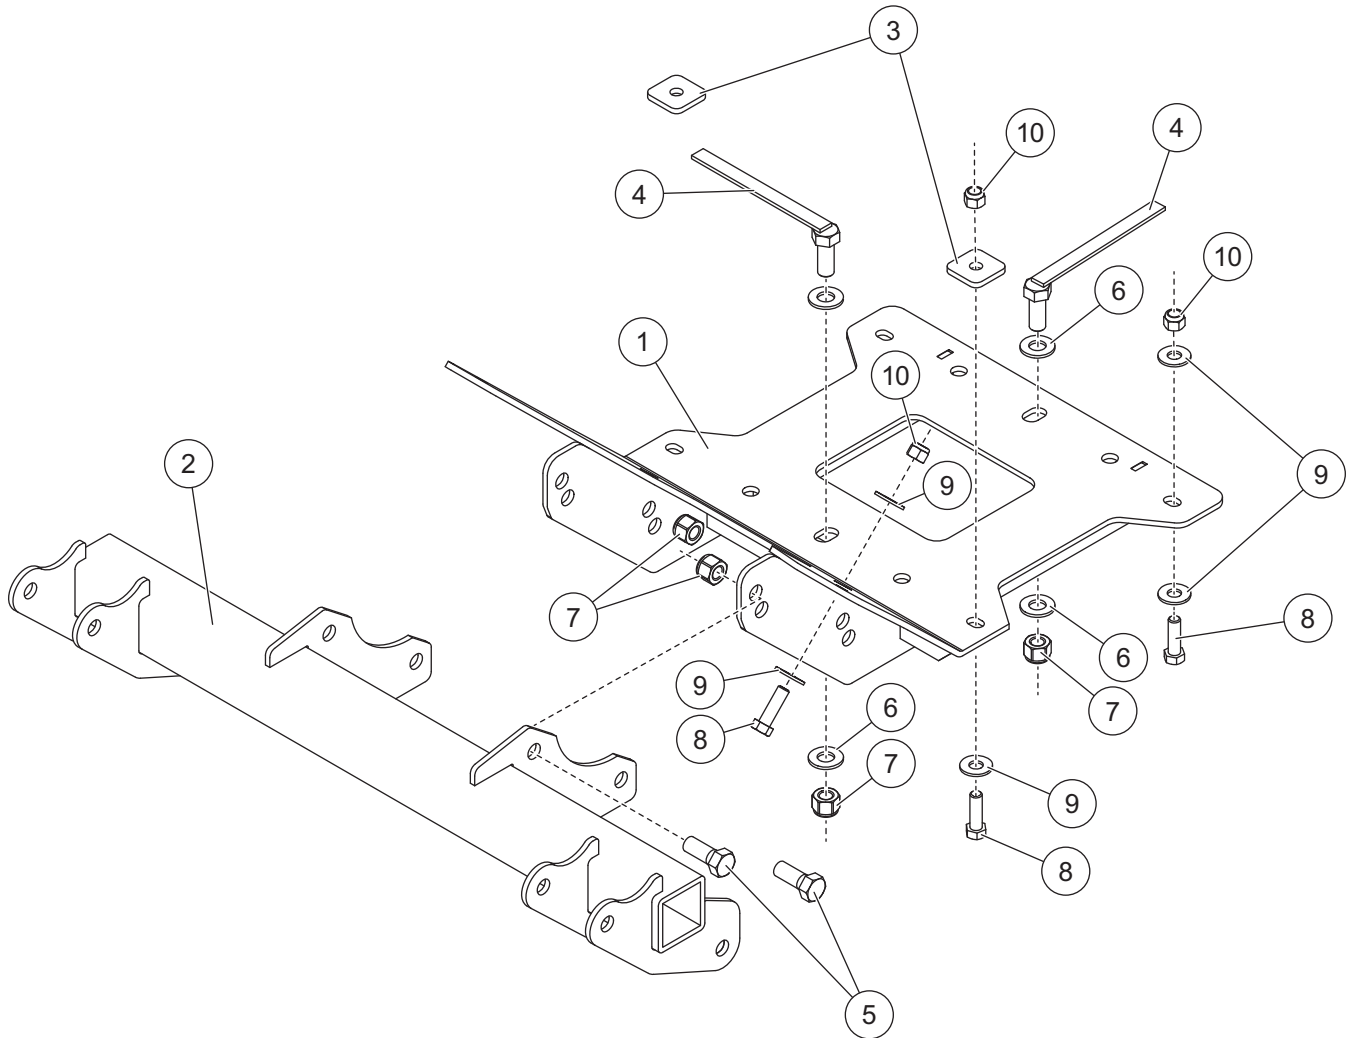

PARTS LIST

35142 Mount Kit							
Item	Part	Qty	Description	Item	Part	Qty	Description
1	70628	1	Skid Plate Assembly	ns	52565	1	Vehicle Cable Assembly, Long
2	41912	1	Mount	ns	52596	1	Vehicle Control Harness, UTV
3	70627	2	Square Washer	ns	61548K	1	Plug Cover Kit
4	64841	2	1/2-13 x 1-1/4 Cap Screw G5 w/Handle	ns	70630	1	Bolt Bag
ns		12	Cable Tie				
70630 Bolt Bag							
5		4	1/2-13 x 1-1/4 Hex Cap Screw G5	8		6	3/8-16 x 1-1/4 Hex Cap Screw G5
6		4	1/2 Hardened Flat Washer	9		10	3/8 Flat Washer Type A Wide
7		6	1/2-13 Hex Locknut GB	10		6	3/8-16 Hex Locknut GB
ns = not shown				G = Grade			