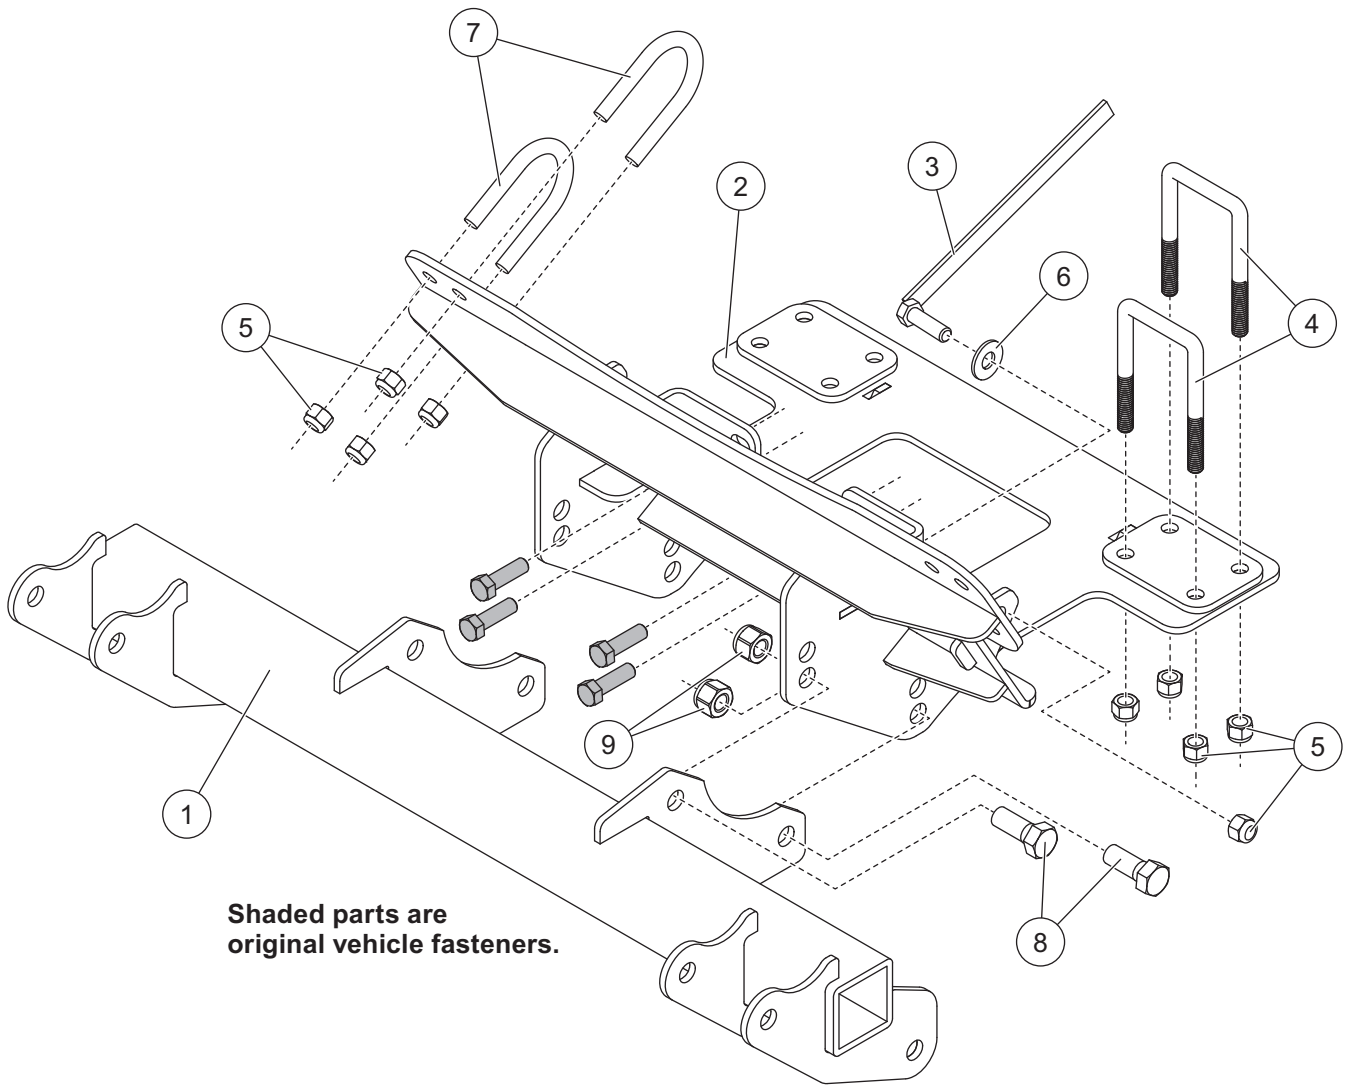

PARTS LIST

35158 Mount Kit							
Item	Part	Qty	Description	Item	Part	Qty	Description
1	41912	1	Mount	ns	74457	1	Bolt Bag
2	74455	1	Skid Plate Assembly	ns	52565	1	Vehicle Cable Assembly, Long
3	28043	2	3/8-16 x 1-1/4 Hex Cap Screw w/Handle G5	ns	52596	1	Vehicle Control Harness, UTV
				ns	61548K	1	Plug Cover Kit
74457 Bolt Bag							
4		4	3/8-16 x 2 x 3-1/2 Square U-Bolt	7		4	3/8-16 x 1-3/4 x 2-3/4 Round U-Bolt
5		18	3/8-16 Hex Locknut GB	8		4	1/2-13 x 1-1/4 Hex Cap Screw G5
6		2	3/8 Flat Washer Type A Wide	9		4	1/2-13 Hex Locknut GB
ns = not shown				G = Grade			