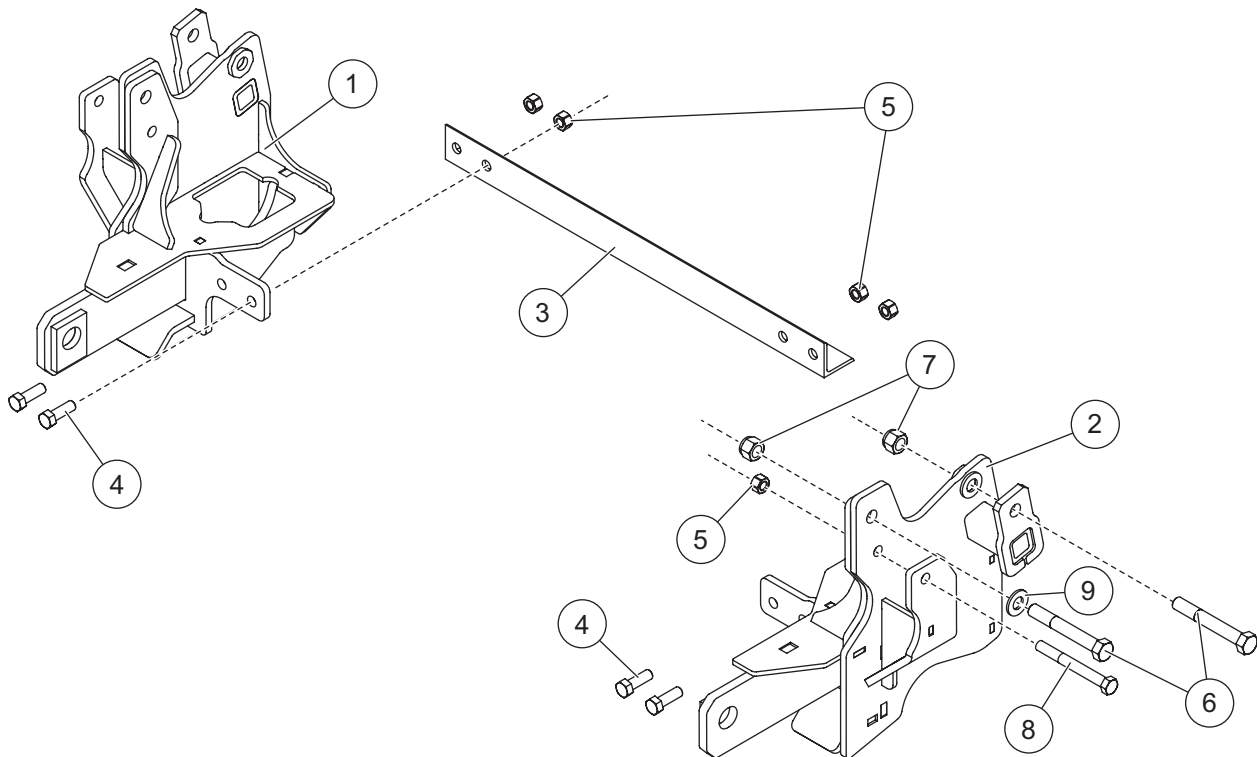

### Parts List

# 77112

77112 Mount Kit							
Item	Part	Qty	Description	Item	Part	Qty	Description
1	78842	1	Mount, PS	3	67696	1	Cross Bar
2	78841	1	Mount, DS	ns	78837	1	Bolt Bag
78837 Bolt Bag							
4		4	1/2-13 x 1-1/4 Hex Cap Screw G5	7		4	5/8-11 Hex Locknut GB
5		6	1/2-13 Hex Locknut DT GB	8		2	1/2-13 x 4-1/2 Hex Cap Screw G8
6		4	5/8-11 x 4-1/2 Hex Cap Screw G8	9		2	5/8 Flat Washer
ns = not shown		G = Grade		DT = Distorted Thread			