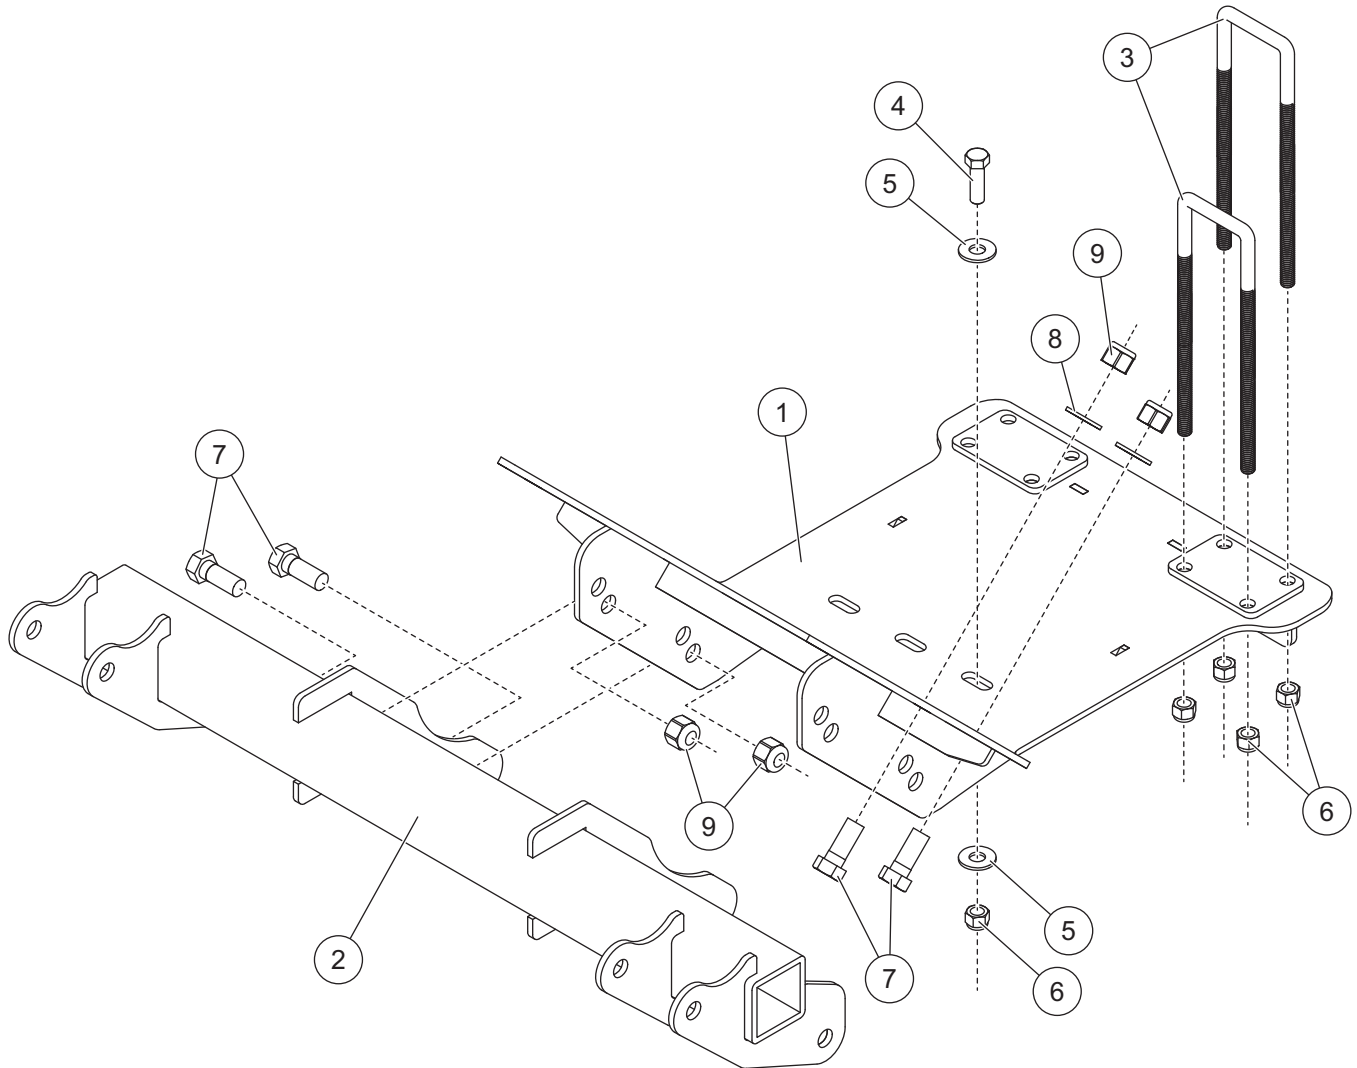

PARTS LIST

35150 Polaris Ranger 570 Mount Kit							
Item	Part	Qty	Description	Item	Part	Qty	Description
1	78730	1	Skid Plate Assembly	ns	52565	1	Vehicle Cable Assembly, Long
2	78731	1	Mount	ns	52596	1	Vehicle Control Harness, UTV
ns	78733	1	Bolt Bag	ns	61548K	1	Plug Cover Kit
ns		12	Cable Tie				
78733 Bolt Bag							
3		4	3/8-16 x 2 x 5 Square U-Bolt G2	7		8	1/2-13 x 1-1/4 Hex Cap Screw G5
4		3	3/8-16 x 1-1/4 Hex Cap Screw G5	8		4	1/2 Hardened Flat Washer Type 1
5		6	3/8 Flat Washer Type A Wide	9		8	1/2-13 Hex Locknut GB
6		11	3/8-16 Hex Locknut GB				
ns = not shown				G = Grade			