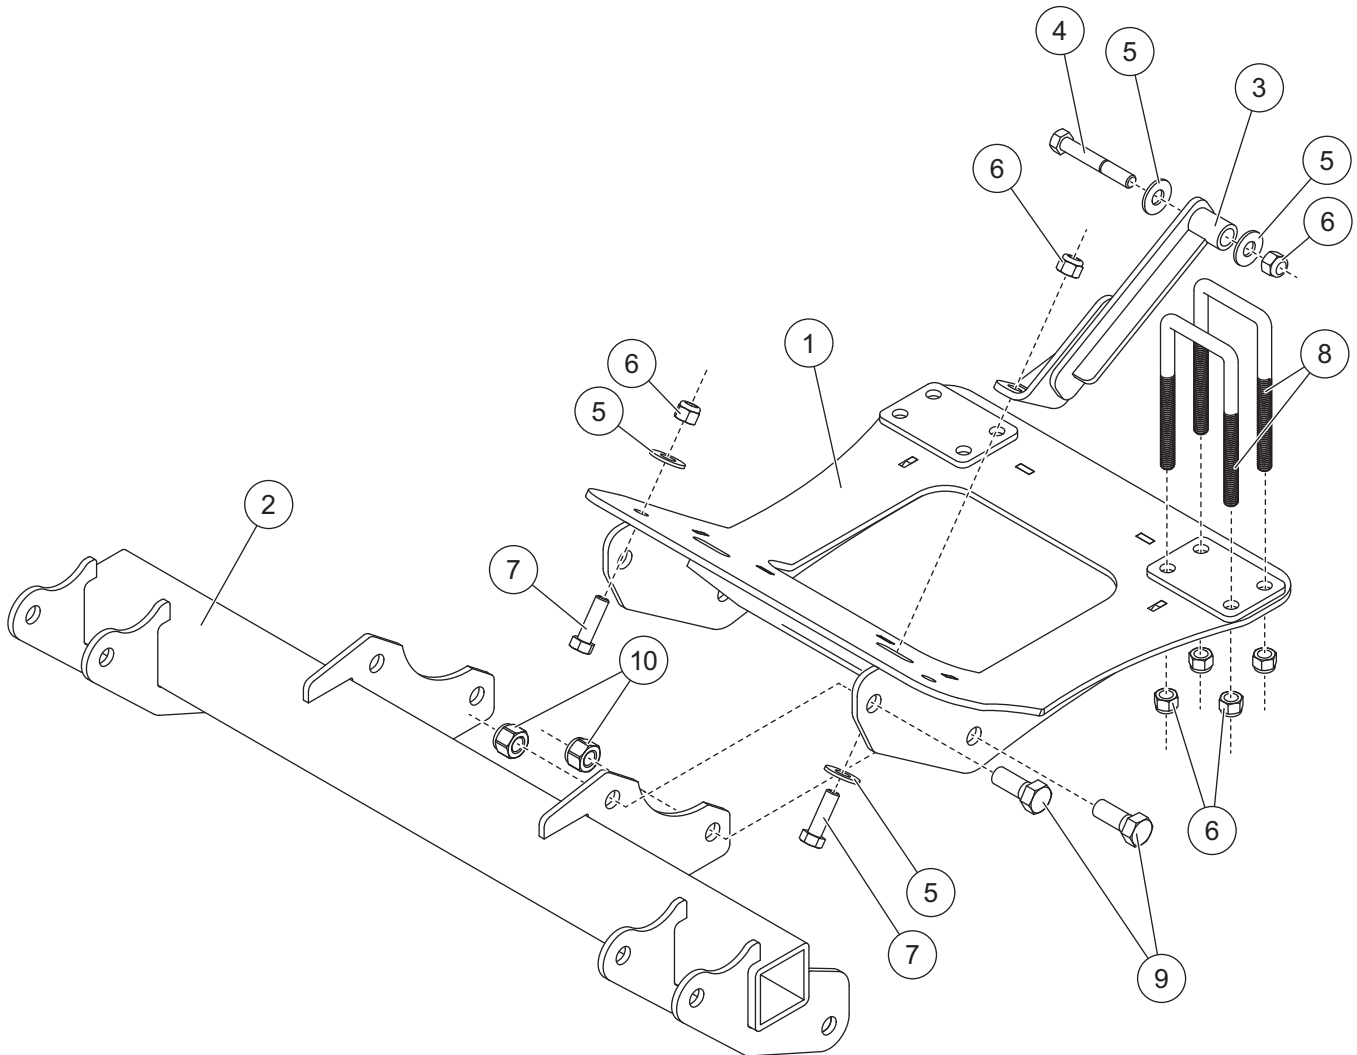

PARTS LIST

35151 Mount Kit							
Item	Part	Qty	Description	Item	Part	Qty	Description
1	74240	1	Skid Plate Assembly	ns	52565	1	Vehicle Cable Assembly, Long
2	41912	1	Mount	ns	52596	1	Vehicle Control Harness, UTV
3	74241	1	Bracket Assembly - DS	ns	61548K	1	Plug Cover Kit
ns	74242	1	Bracket Assembly - PS	ns	74243	1	Bolt Bag
ns		12	Cable Tie				
74243 Bolt Bag							
4		2	3/8-16 x 2-1/2 Hex Cap Screw G8	8		4	3/8-16 x 2 x 3 Square U-Bolt
5		8	3/8 Flat Washer Type A Wide	9		4	1/2-13 x 1-1/4 Hex Cap Screw G5
6		14	3/8-16 Locknut GB	10		4	1/2-13 Locknut GB
7		4	3/8-16 x 1-1/4 Hex Cap Screw G5				
ns = not shown				G = Grade			