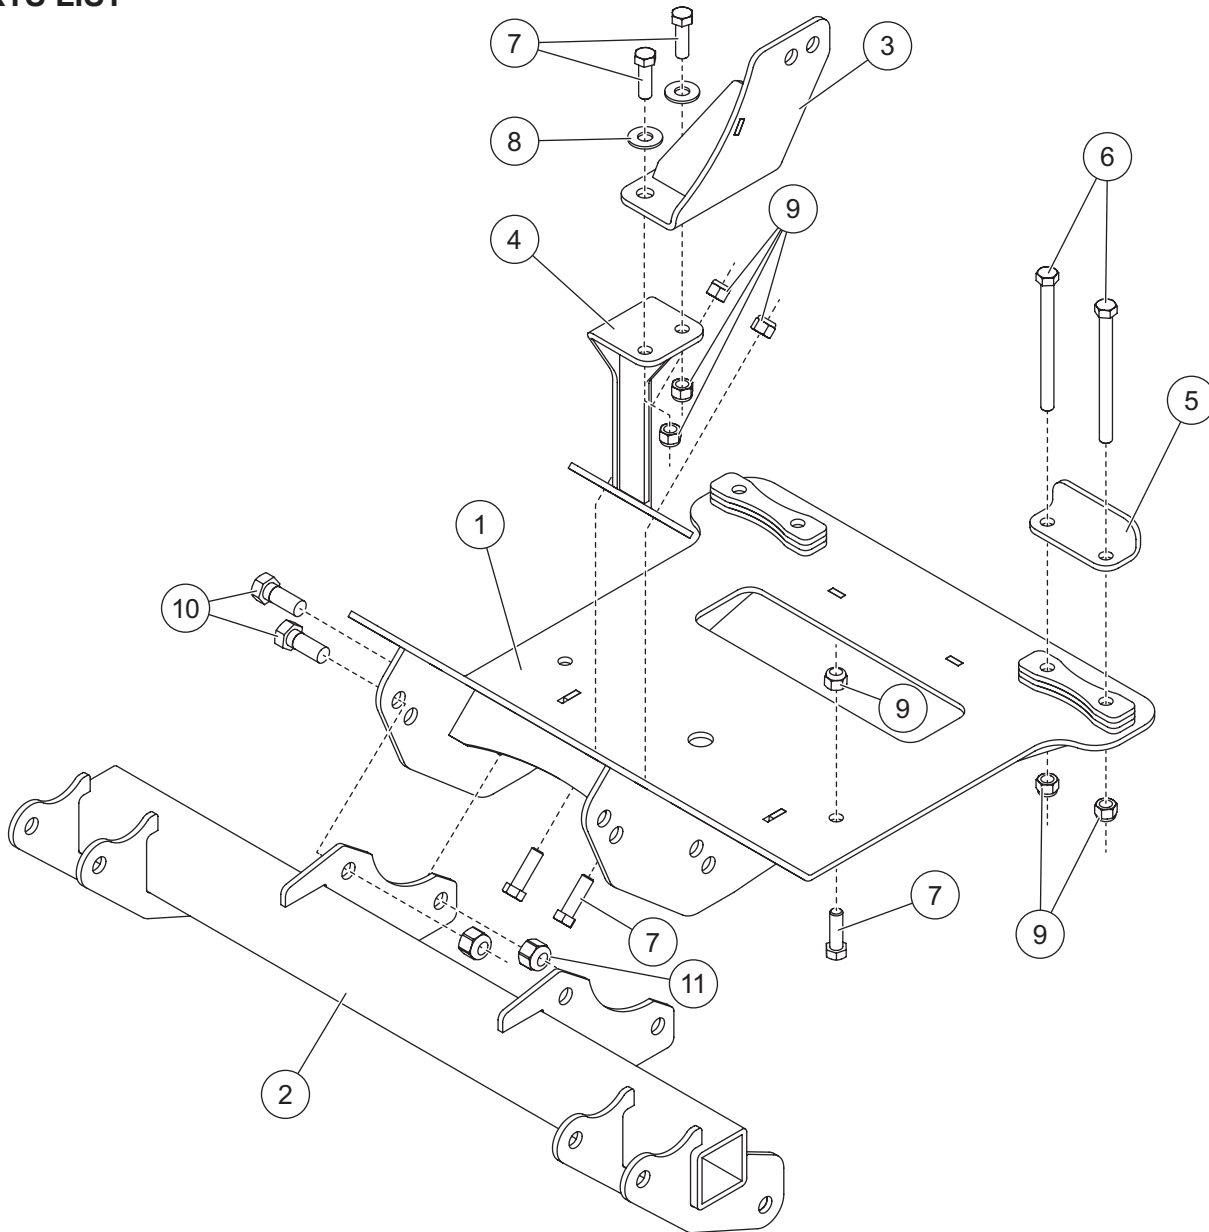

PARTS LIST

35152 Mount Kit							
Item	Part	Qty	Description	Item	Part	Qty	Description
1	76725	1	Skid Plate Assembly	ns	76730	1	Bracket Assembly - PS
2	41912	1	Mount	ns	52565	1	Vehicle Cable Assembly, Long
3	76726	1	Upper Bracket Assembly - DS	ns	52596	1	Vehicle Control Harness, UTV
4	76727	1	Bracket Assembly - DS	ns	61548K	1	Plug Cover Kit
5	76728	2	Bracket	ns	76732	1	Bolt Bag
ns	76729	1	Upper Bracket Assembly - PS	ns		12	Cable Tie
76732 Bolt Bag							
6		4	3/8-16 x 5 Hex Cap Screw G5	9		14	3/8-16 Locknut GB
7		10	3/8-16 x 1-1/4 Hex Cap Screw G5	10		4	1/2-13 x 1-1/4 Hex Cap Screw G5
8		4	3/8 Flat Washer	11		4	1/2-13 Locknut GB
ns = not shown				G = Grade			