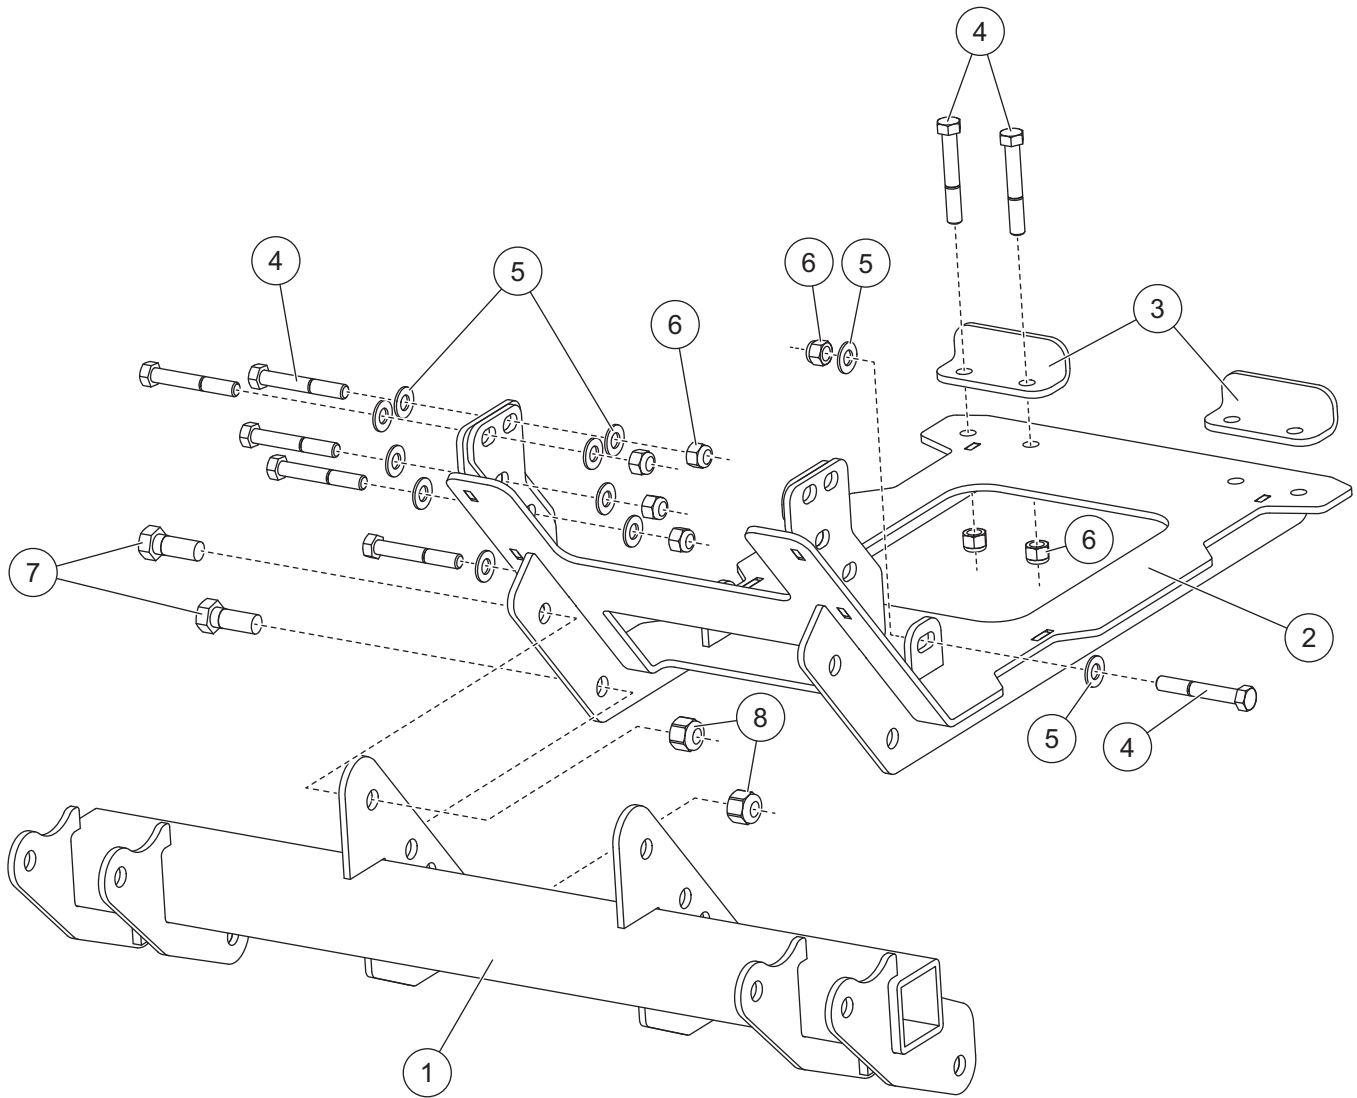

PARTS LIST

35155 Mount Kit							
Item	Part	Qty	Description	Item	Part	Qty	Description
1	77149	1	Mount Beam	ns	52596	1	Vehicle Control Harness, UTV
2	77148	1	Skid Plate Assembly	ns	61548K	1	Plug Cover Kit
3	77150	2	Bolt Bar	ns	77155	1	Bolt Bag
ns	52565	1	Vehicle Cable Assembly, Long				
77155 Bolt Bag							
4		14	3/8-16 x 2-1/2 Hex Cap Screw G8	7		4	1/2-13 x 1-1/4 Hex Cap Screw G5
5		20	3/8 Hardened Flat Washer Type 1	8		4	1/2-13 Hex Locknut GB
6		14	3/8-16 Hex Locknut GB				
ns = not shown				G = Grade			