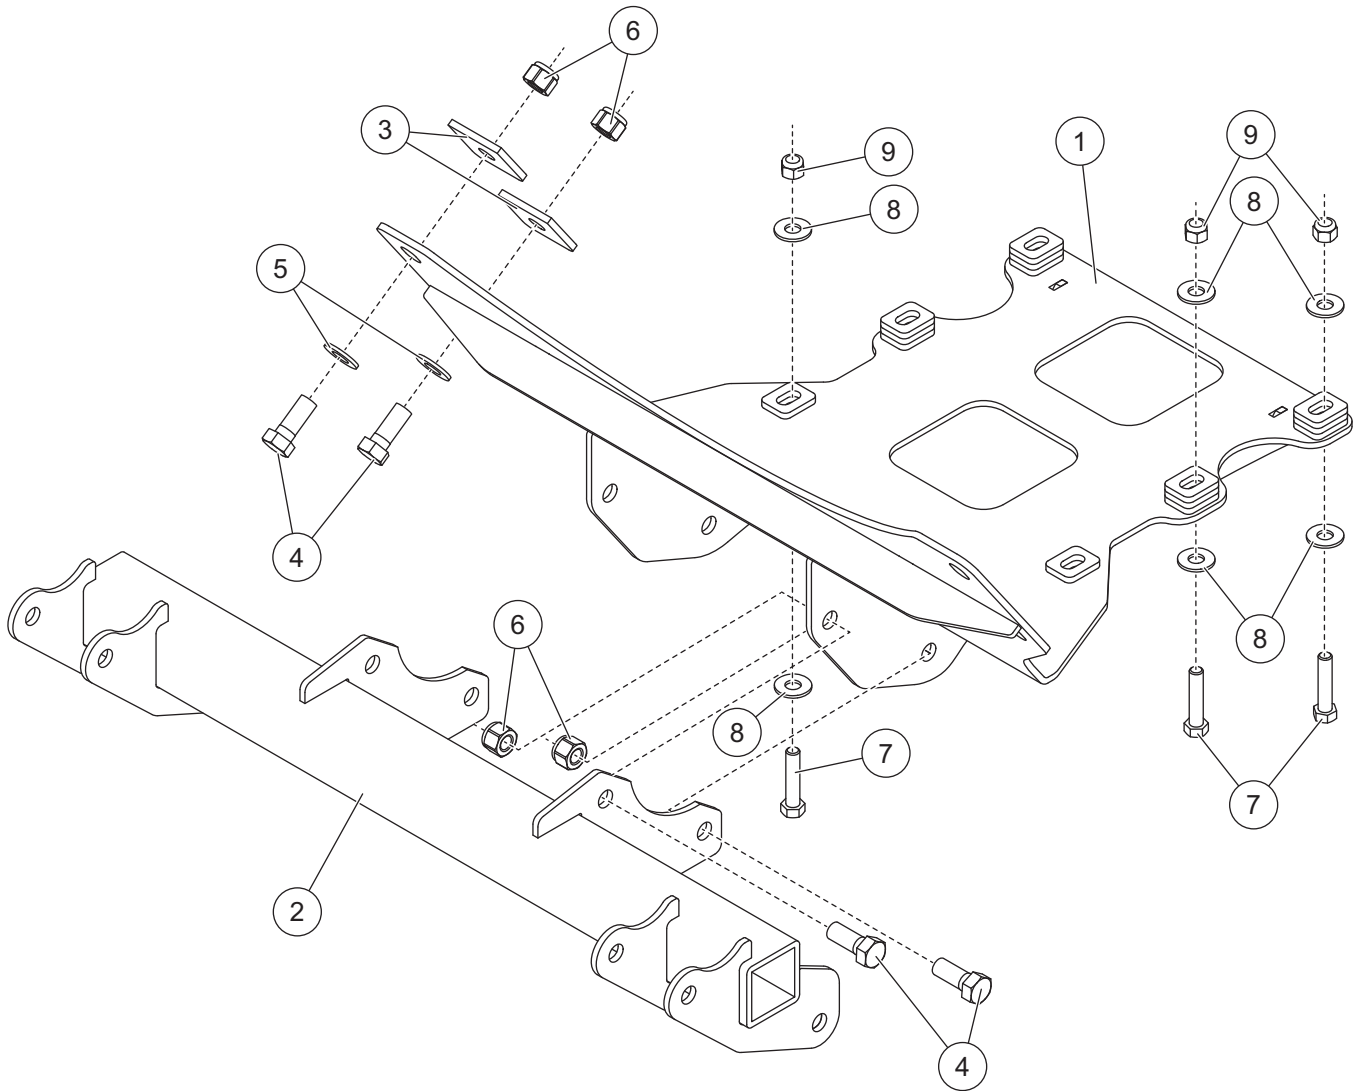

**PARTS LIST**

35156 Polaris Ranger 1000 Mount Kit							
Item	Part	Qty	Description	Item	Part	Qty	Description
1	76850	1	Skid Plate Assembly	ns	52565	1	Vehicle Cable Assembly, Long
2	41912	1	Mount	ns	52596	1	Vehicle Control Harness, UTV
3	41453	4	Backer Plate	ns	61548K	1	Plug Cover Kit
ns	76852	1	Bolt Bag	ns		12	Cable Tie
76852 Bolt Bag							
4		8	1/2-13 x 1-1/4 Hex Cap Screw G5	7		6	3/8-16 x 1-3/4 Hex Cap Screw G5
5		4	1/2 Hardened Flat Washer Type 1	8		12	3/8 Flat Washer Type A Wide
6		8	1/2-13 Hex Locknut GB	9		6	3/8-16 Hex Locknut GB
ns = not shown				G = Grade			