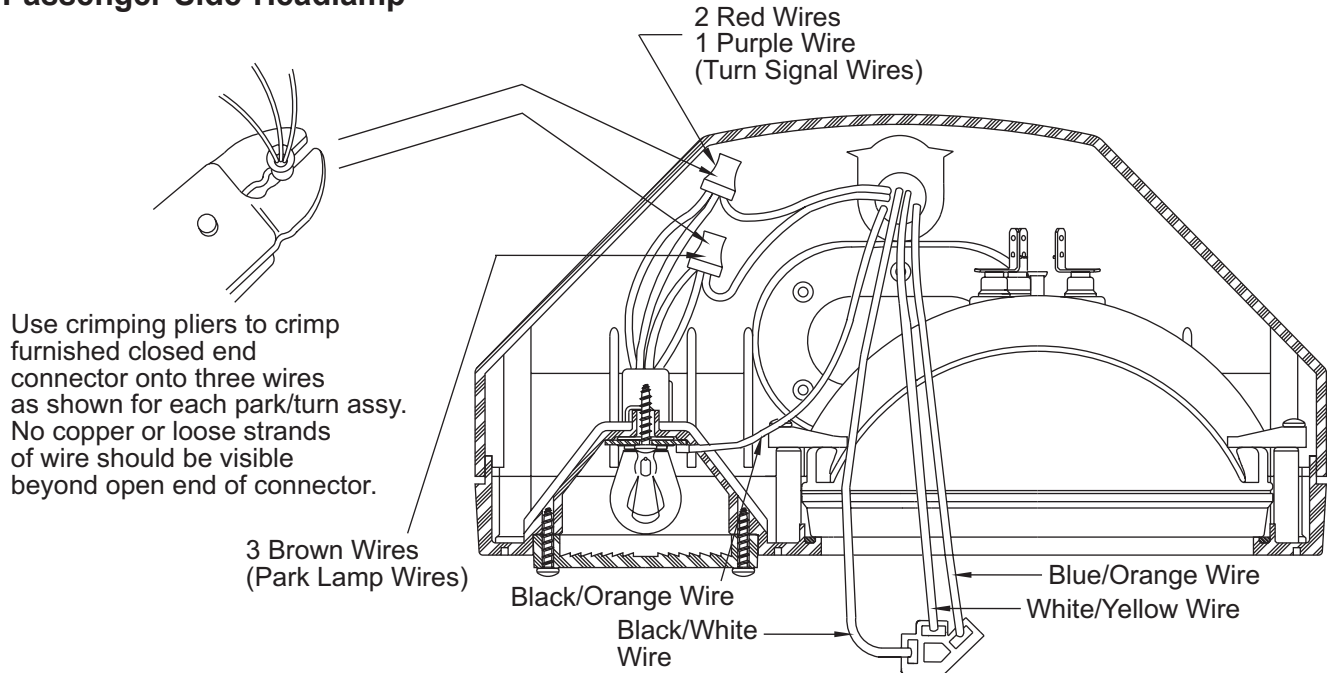

WESTERN PRODUCTS  
 P.O. BOX 245038  
 MILWAUKEE, WI 53224-9538

61541, 61542, 61543, 26377  
**REPLACING HEADLAMP  
 OR PLOW HARNESS  
 INSTALLATION INSTRUCTIONS**

**dd** A DIVISION OF DOUGLAS DYNAMICS, L.L.C.

## 11-PIN HEADLAMPS

### Passenger-Side Headlamp