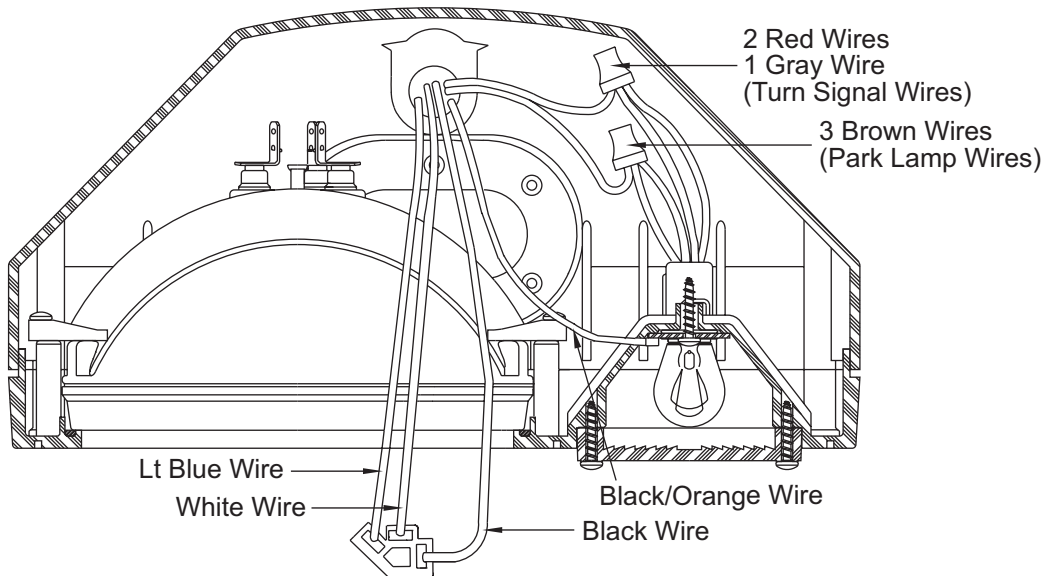

Driver-Side Headlamp

Western Products reserves the right under its Product Improvement Policy to change construction or design details and furnish equipment when so altered without reference to illustrations or specifications used herein. Western Products and the vehicle manufacturer may require and/or recommend optional equipment for snow removal. Western Products offers a limited warranty on the snowplows and accessories. See separately printed page for this important information. The following is a registered ® trademark of Douglas Dynamics, L.L.C.: WESTERN®.