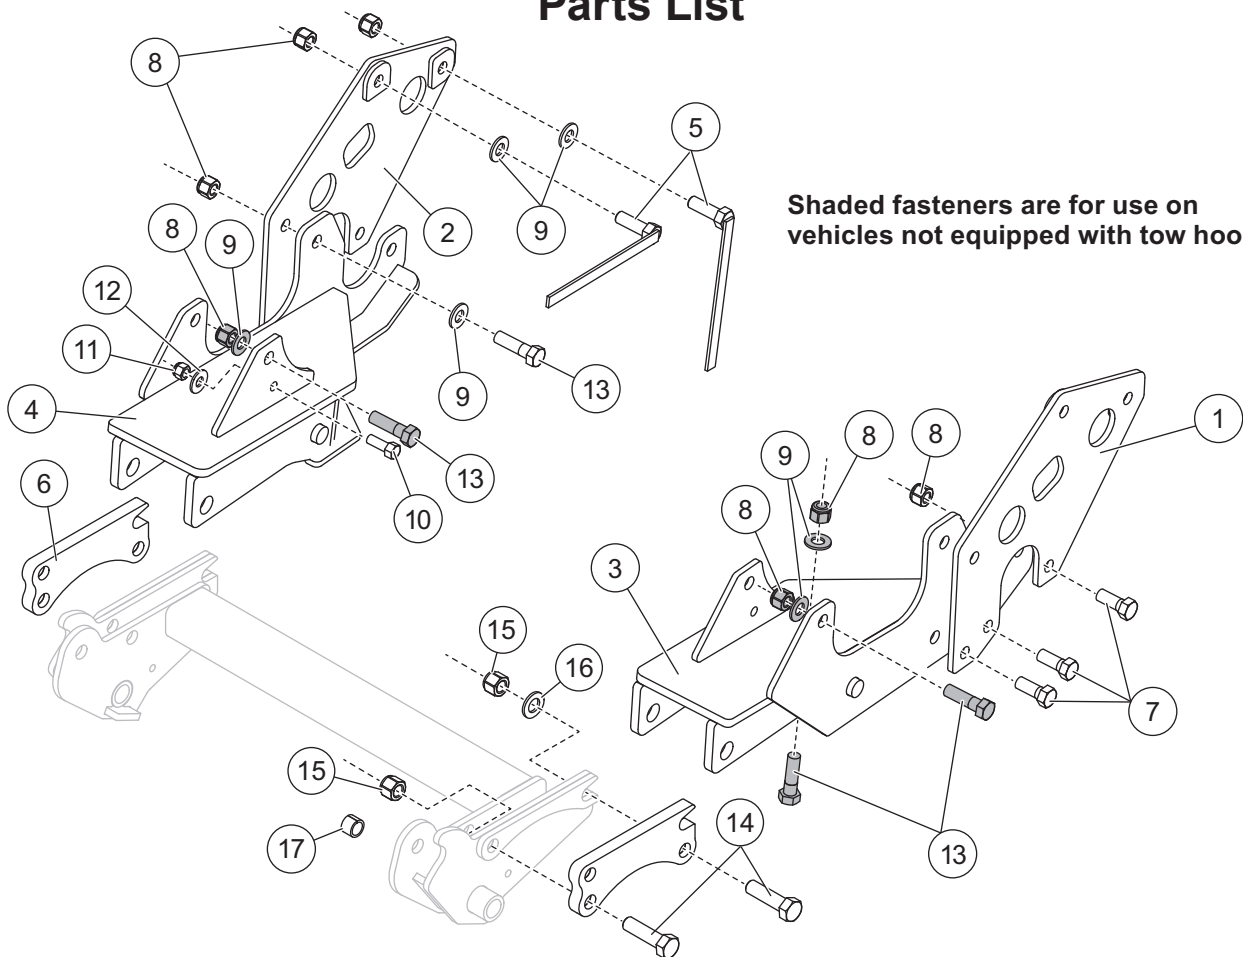

#### Parts List

69982 Mount Kit							
Item	Part	Qty	Description	Item	Part	Qty	Description
1	41473	1	Rear Bracket – DS	5	21590	4	1/2-13 x 1-1/2 Hex Cap Screw G5
2	41474	1	Rear Bracket – PS	6	40539	2	Adapter Plate, Short
3	41512	1	Mount – DS	ns	41609	1	Bolt Bag – 69982
4	41513	1	Mount – PS				
41609 Bolt Bag – 69982							
7		6	1/2-13 x 1-1/4 Hex Cap Screw G5	13		8	1/2-13 x 1-3/4 Hex Cap Screw G5
8		18	1/2-13 Hex Locknut GB	14		4	3/4-10 x 2-3/4 Hex Cap Screw G5
9		14	1/2 Hardened Flat Washer	15		4	3/4-10 Hex Locknut GB
10		2	3/8-16 x 1 Hex Cap Screw G5	16		2	3/4 Flat Washer
11		2	3/8-16 Hex Locknut GB	17		2	Spacer
12		2	3/8 Flat Washer	ns	28445	2	Cable Tie
ns = not shown				G = Grade			