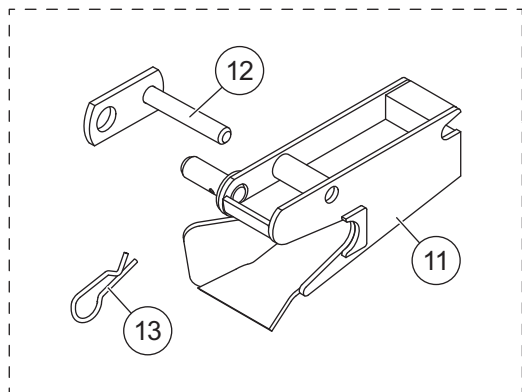

Western Products
PO Box 245038
Milwaukee, WI 53224-9538
www.westernplows.com

dd A DIVISION OF DOUGLAS DYNAMICS, L.L.C.

**33939
MOUNT KIT**

Dodge 4500/5500 2008 - 10
Sterling Bullet 45/55 2008 - 10

* The Receiver Kits are packaged and sold separately. Items in these kits are not included in the Mount Assembly Box, and must be purchased separately.

www.storksplows.com
PARTS LIST – MODEL 33939

33939 Mount Kit							
Item	Part	Qty	Description	Item	Part	Qty	Description
1	29787	1	Mount, PS	3	67774	1	Bar, Cross
2	29788	1	Mount, DS	ns	29789	1	Bolt Bag – 33939
29789 Bolt Bag – 33939							
4	91335	4	1/2-13 Hex Locknut GB Topping	7	67268	4	5/8-11 x 4 Hex Cap Screw G8
5	90210	4	1/2-13 x 1-1/2 Hex Cap Screw G5	8	90576	4	5/8 Hardened Flat Washer
6	91337	4	5/8-11 Hex Locknut GB Topping				
ns = not shown				G = Grade			