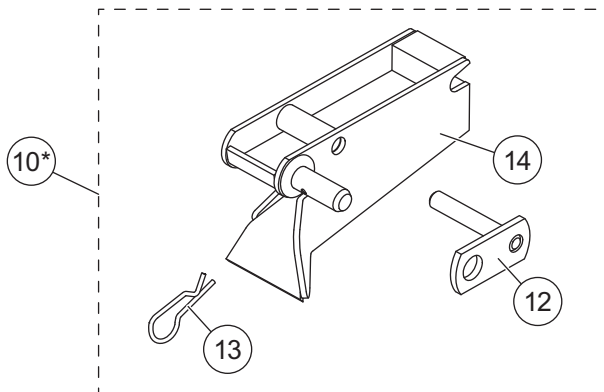

Western Products
PO Box 245038
Milwaukee, WI 53224-9538
www.westernplows.com

dd A DIVISION OF DOUGLAS DYNAMICS, L.L.C.

**33939
MOUNT KIT**

Dodge 4500/5500 2008 - 10
Sterling Bullet 45/55 2008 - 10

* The Receiver Kits are packaged and sold separately. Items in these kits are not included in the Mount Assembly Box, and must be purchased separately.

www.storksplows.com
PARTS LIST – MODEL 33939

33939 Mount Kit							
Item	Part	Qty	Description	Item	Part	Qty	Description
1	29787	1	Mount, PS	3	67774	1	Bar, Cross
2	29788	1	Mount, DS	ns	29789	1	Bolt Bag – 33939
29789 Bolt Bag – 33939							
4	91335	4	1/2-13 Hex Locknut GB Topping	7	67268	4	5/8-11 x 4 Hex Cap Screw G8
5	90210	4	1/2-13 x 1-1/2 Hex Cap Screw G5	8	90576	4	5/8 Hardened Flat Washer
6	91337	4	5/8-11 Hex Locknut GB Topping				
ns = not shown				G = Grade			

Item 9* 67859 Passenger-Side Receiver Kit *							
Item	Part	Qty	Description	Item	Part	Qty	Description
11		1	Receiver, PS	13	91965K	1	5/32" Hairpin Cotter
12	67665	1	Pin, Receiver				

Item 10* 67858 Driver-Side Receiver Kit *							
Item	Part	Qty	Description	Item	Part	Qty	Description
14		1	Receiver, DS	13	91965K	1	5/32" Hairpin Cotter
12	67665	1	Pin, Receiver				