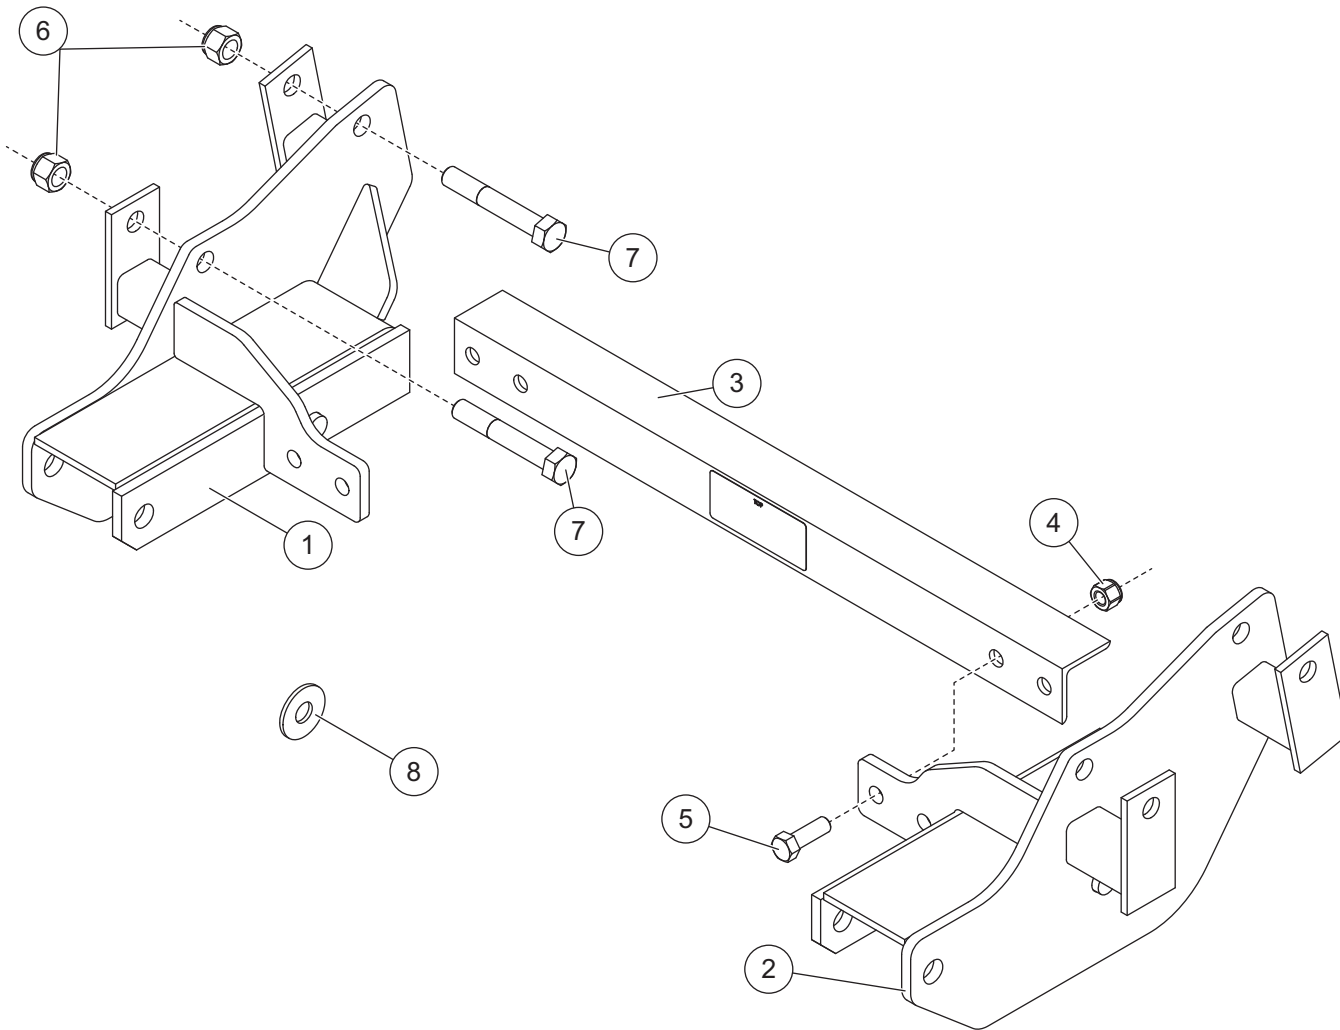

Western Products
PO Box 245038
Milwaukee, WI 53224-9538
www.westernplows.com

dd A DIVISION OF DOUGLAS DYNAMICS, L.L.C.

**33939
MOUNT KIT**

Dodge 4500/5500 2008 - 10
Sterling Bullet 45/55 2008 - 10

* The Receiver Kits are packaged and sold separately. Items in these kits are not included in the Mount Assembly Box, and must be purchased separately.

www.storksplows.com
PARTS LIST – MODEL 33939

33939 Mount Kit							
Item	Part	Qty	Description	Item	Part	Qty	Description
1	29787	1	Mount, PS	3	67774	1	Bar, Cross
2	29788	1	Mount, DS	ns	29789	1	Bolt Bag – 33939
29789 Bolt Bag – 33939							
4	91335	4	1/2-13 Hex Locknut GB Topping	7	67268	4	5/8-11 x 4 Hex Cap Screw G8
5	90210	4	1/2-13 x 1-1/2 Hex Cap Screw G5	8	90576	4	5/8 Hardened Flat Washer
6	91337	4	5/8-11 Hex Locknut GB Topping				
ns = not shown				G = Grade			

Item 9* 67859 Passenger-Side Receiver Kit *							
Item	Part	Qty	Description	Item	Part	Qty	Description
11		1	Receiver, PS	13	91965K	1	5/32" Hairpin Cotter
12	67665	1	Pin, Receiver				

Item 10* 67858 Driver-Side Receiver Kit *							
Item	Part	Qty	Description	Item	Part	Qty	Description
14		1	Receiver, DS	13	91965K	1	5/32" Hairpin Cotter
12	67665	1	Pin, Receiver				