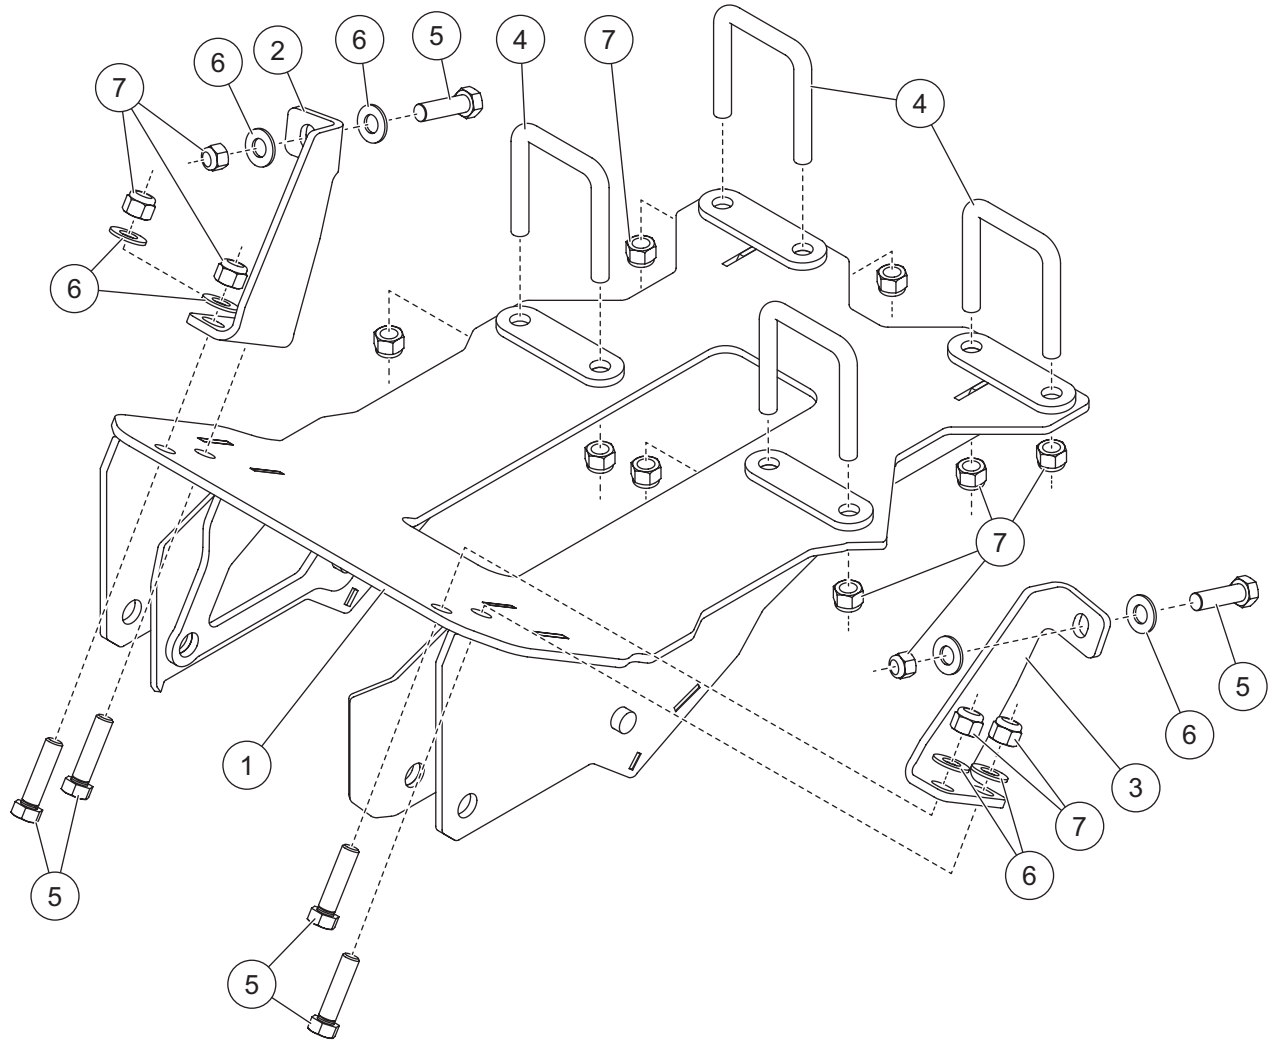

**PARTS LIST**

35200 Mount Kit							
Item	Part	Qty	Description	Item	Part	Qty	Description
1	74191	1	Skid Plate Assembly	ns	80202	1	Snowplow Cable Assembly
2	74192	1	Bracket – PS	ns	80228	1	Vehicle Cable Assembly
3	74193	1	Bracket – DS	ns	80266	1	Control Cable
ns	74195	1	Bolt Bag	ns	99759	1	Plug Cover Kit
				ns	90730	1	200A Fuse Kit
74195 Bolt Bag							
4		4	3/8-16 x 2 x 2-1/2 U-Bolt	6		8	3/8 Hardened Flat Washer
5		6	3/8-16 x 1-1/2 Hex Cap Screw G5	7		14	3/8-16 Hex Locknut GB
ns = not shown				G = Grade			