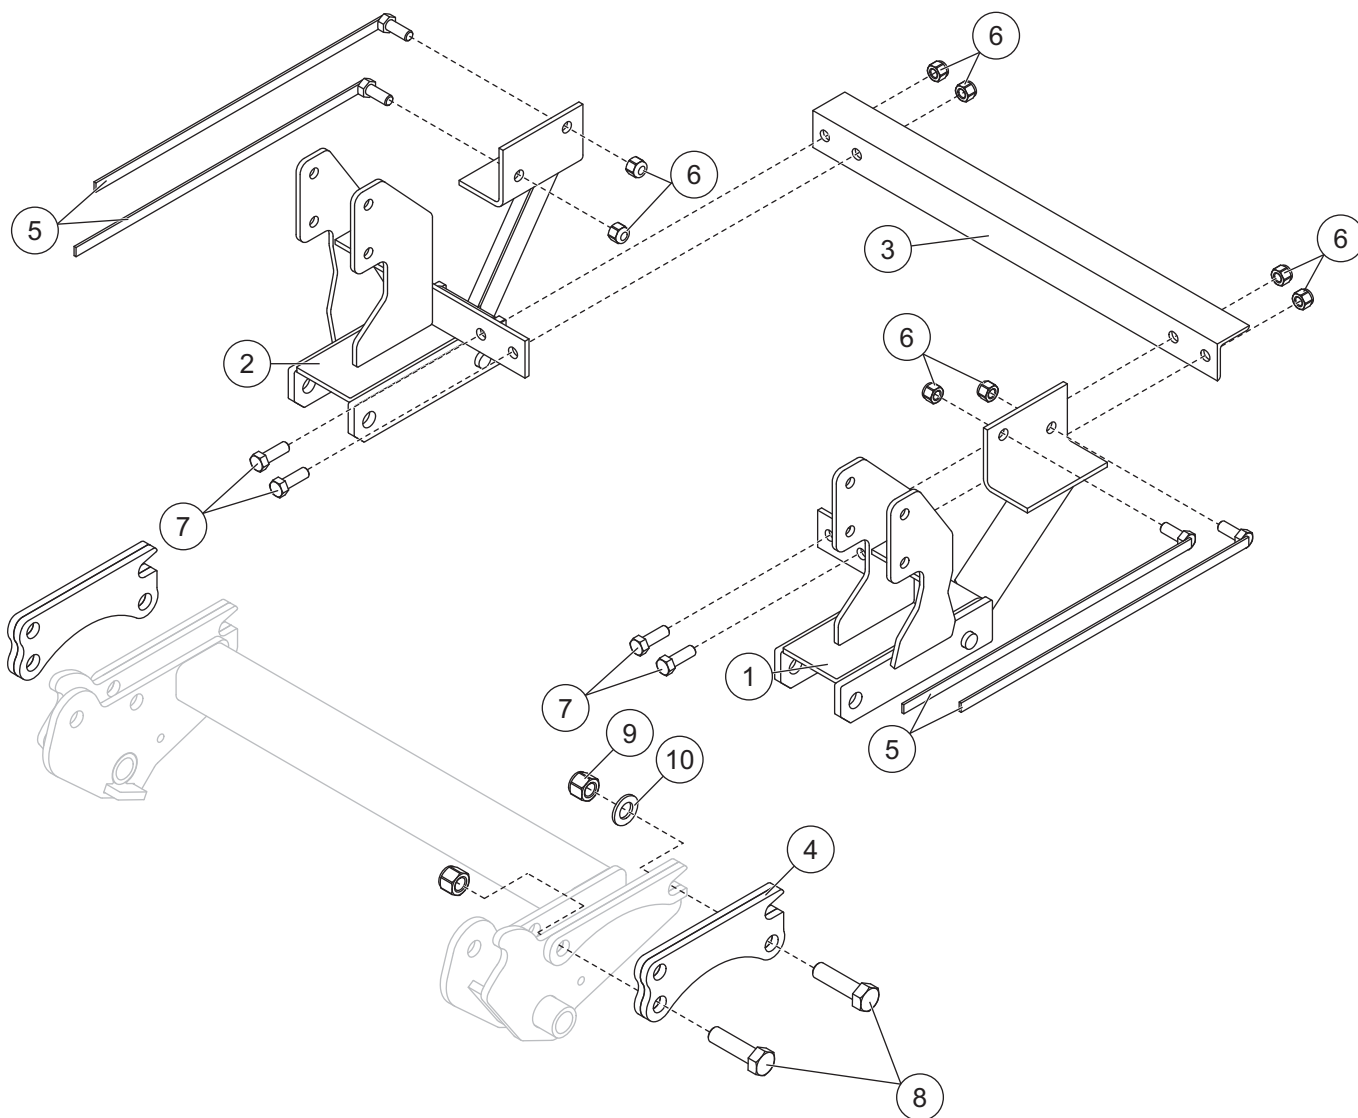

March 15, 2008
Lit. No. 40753, Rev. 00

33760

UNDERCARRIAGE KIT

Dodge Ram 1500 4X4

2002 - 05

Parts List

33760

33760 Dodge Mount Assembly							
Item	Part	Qty	Description	Item	Part	Qty	Description
1	40747	1	Mount, DS	5	21314	4	1/2-13 x 1-1/4 Hex Cap Screw w/Handle G5
2	40748	1	Mount, PS	ns	40749	1	Bolt Bag 33760
3	67696	1	Cross Bar				
4	40539	2	Adapter Plate, Short				
40749 Bolt Bag 33760							
6	91335	8	1/2-13 Hex Locknut GB	9	91338	4	3/4-10 Hex Locknut GB Topring
7	90210	4	1/2-13 x 1-1/2 Hex Cap Screw G5	10	91147	2	Flat Washer
8	66449	4	3/4-10 x 2-3/4 Hex Cap Screw G5				
ns = not shown				G = Grade			