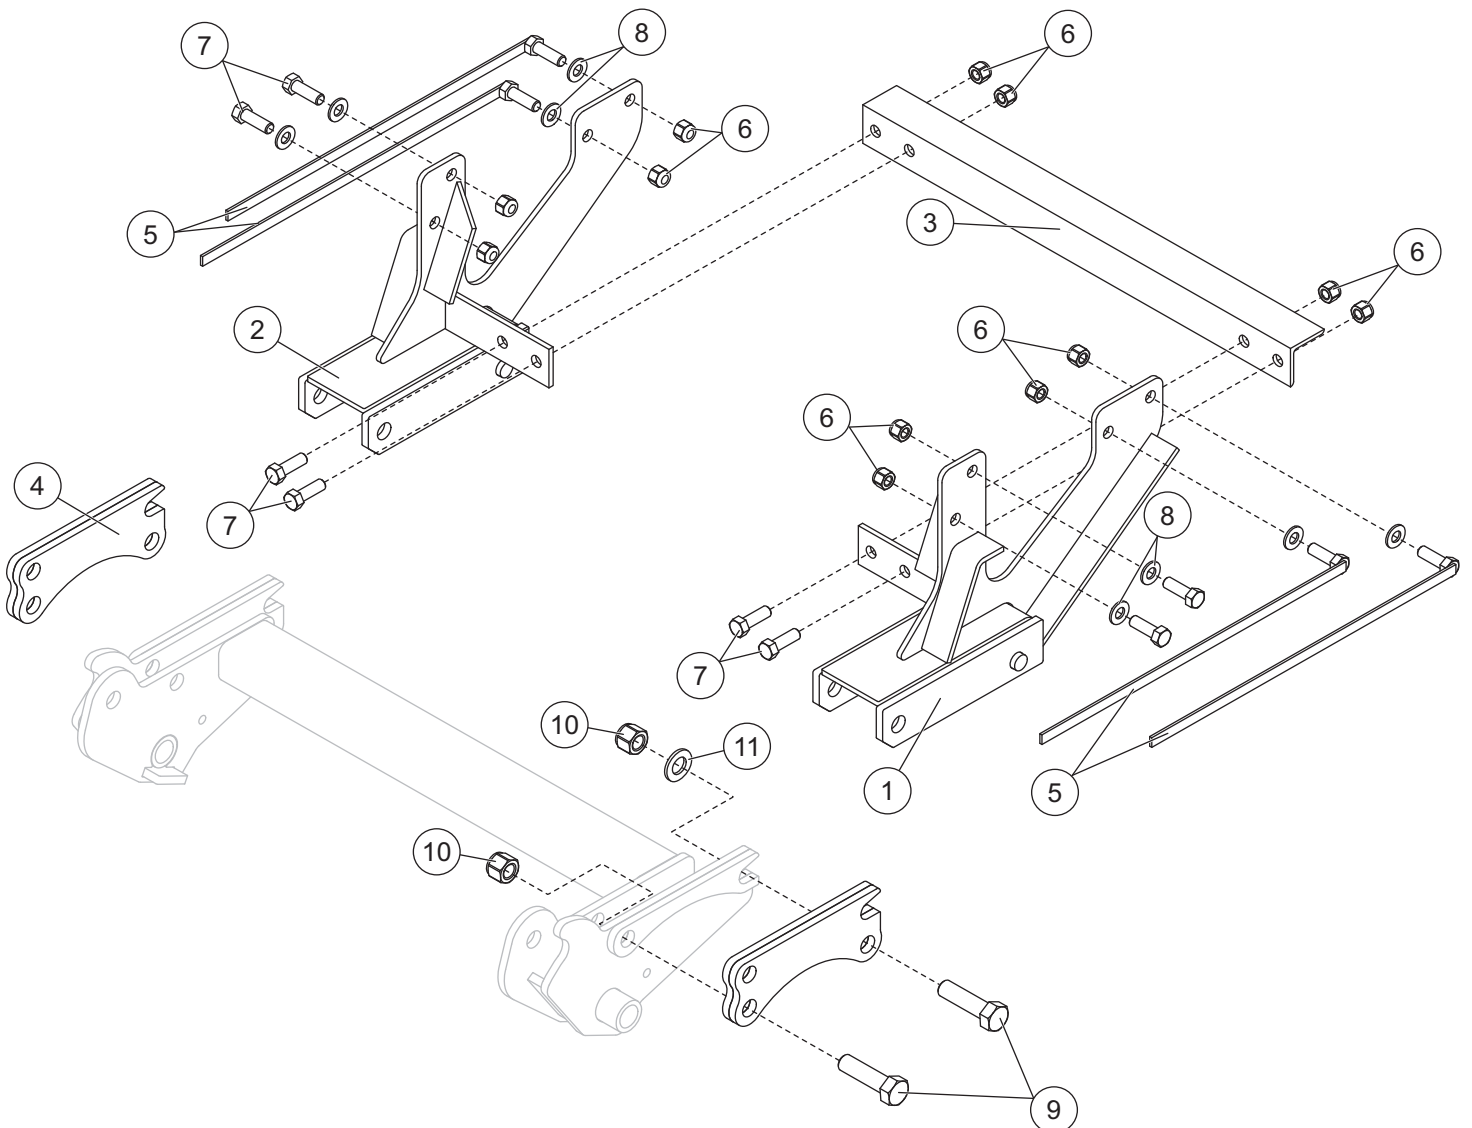

33999

UNDERCARRIAGE KIT

Dodge Ram 1500 4X4

2006 - 2008

Parts List

| 33999 Dodge Undercarriage Kit | | | | | | | |
|-------------------------------|-------|-----|---------------------------------|-----------|-------|-----|--|
| Item | Part | Qty | Description | Item | Part | Qty | Description |
| 1 | 40756 | 1 | Mount, DS | 5 | 22314 | 4 | 1/2-13 x 1-1/2 Hex Cap Screw w/Handle G5 |
| 2 | 40757 | 1 | Mount, PS | | | | |
| 3 | 67696 | 1 | Cross Bar | | | | |
| 4 | 40539 | 2 | Adapter Plate, Short | ns | 40758 | 1 | Bolt Bag 33999 |
| 40758 Bolt Bag 33999 | | | | | | | |
| 6 | 91335 | 12 | 1/2-13 Hex Locknut GB | 9 | 66449 | 4 | 3/4-10 x 2-3/4 Hex Cap Screw G5 |
| 7 | 90210 | 8 | 1/2-13 x 1-1/2 Hex Cap Screw G5 | 10 | 91338 | 4 | 3/4-10 Locknut GB Topring |
| 8 | 90572 | 8 | 1/2 Hardened Flat Washer | 11 | 91147 | 2 | 3/4 Flat Washer |
| ns = not shown | | | | G = Grade | | | |