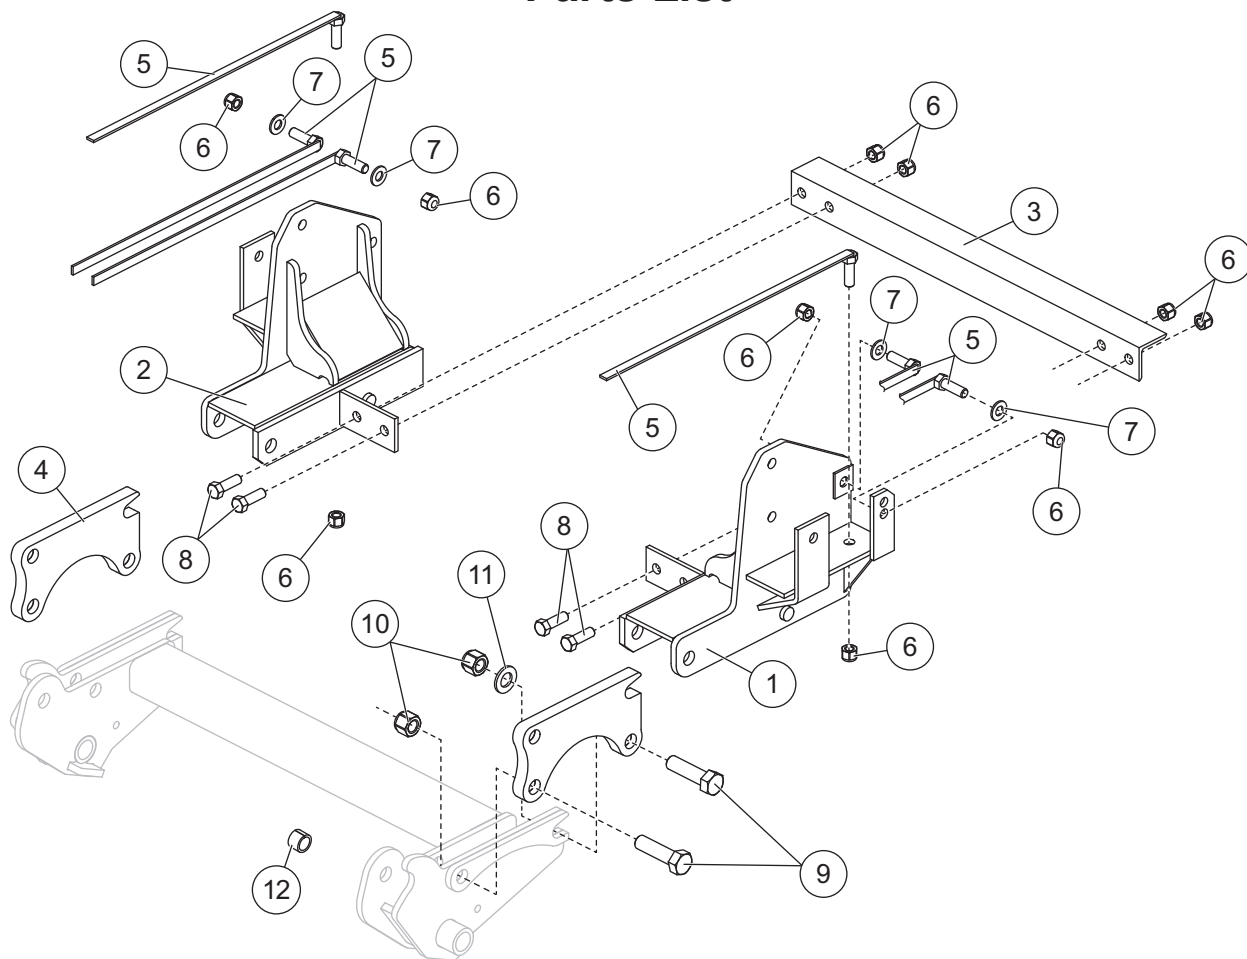

BLIZZARD[®] **SNOWPLOWS**

33883

UNDERCARRIAGE KIT

Dodge Ram 1500 Mega Cab

2003 - 09

Parts List

33883

33883 Dodge Undercarriage Kit							
Item	Part	Qty	Description	Item	Part	Qty	Description
1	29084	1	Mount, DS	5	22314	6	1/2-13 x 1-1/2 Hex Cap Screw w/Handle G5
2	29085	1	Mount, PS	ns	40767	1	Bolt Bag – 33883
3	67696	1	Cross Bar				
4	40540	2	Adapter Plate, Tall				
40767 Bolt Bag – 33883							
6		10	1/2-13 Hex Locknut GB	10		4	3/4-10 Hex Locknut GB
7		4	1/2 Hardened Flat Washer	11		2	3/4 Flat Washer
8		4	1/2-13 x 1-1/2 Hex Cap Screw G5	12		2	Spacer
9		4	3/4-10 x 2-3/4 Hex Cap Screw G5				
ns = not shown				G = Grade			