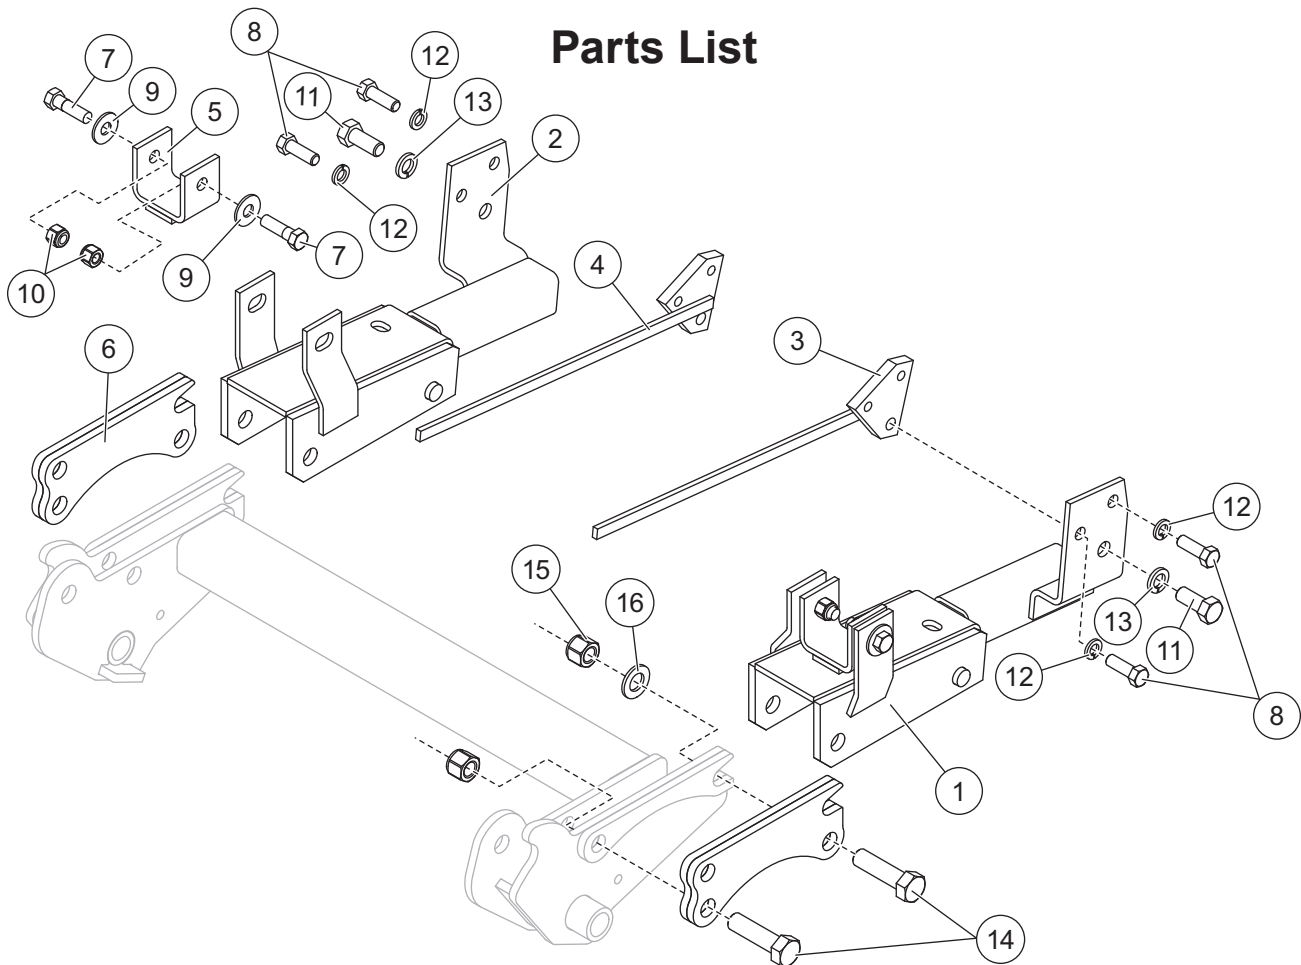

#### Parts List

31810

31810 Ford Undercarriage Kit							
Item	Part	Qty	Description	Item	Part	Qty	Description
1	40783	1	Mount, DS	5	63425	2	Spacer
2	40784	1	Mount, PS	6	40515	2	Adapter Plate, Short
3	62322	1	Nut Bar, DS	ns	68263	1	Bolt Bag 31810
4	62323	1	Nut Bar, PS				
68263 Bolt Bag 31810							
7	90101	1	1/2-13 x 1-3/4 Hex Cap Screw G5	13	90366	2	5/8 Spring Lock Washer
8	90210	4	1/2-13 x 1-1/2 Hex Cap Screw G5	14	66449	4	3/4-10 x 2-3/4 Hex Cap Screw G5
9	91105	4	1/2 Flat Washer	15	91338	4	3/4-10 Hex Locknut GB
10	91335	4	1/2-13 Hex Locknut GB	16	91147	2	3/4 Flat Washer, Type A Narrow
11	90127	2	5/8-11 x 1-1/2 Hex Cap Screw G5	ns	63212	2	Spacer
12	91205	4	1/2 Spring Lock Washer				
ns = not shown				G = Grade			