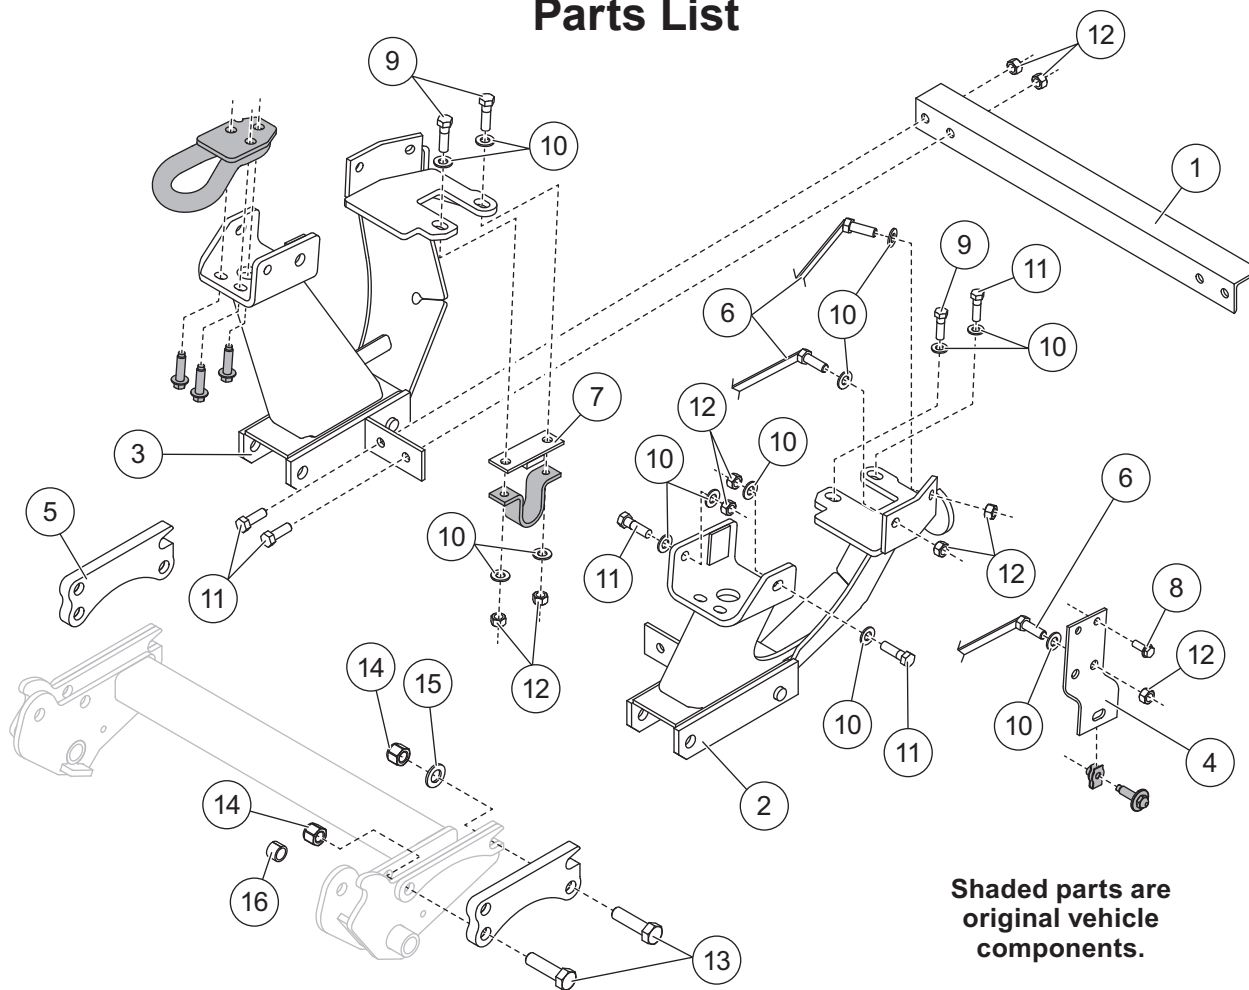

## 30259

### UNDERCARRIAGE KIT

Ford Super Duty F-250/350/450/550

2005 - 07

#### Parts List

30259

30259 Ford Undercarriage Kit							
Item	Part	Qty	Description	Item	Part	Qty	Description
1	67696	1	Bar, Cross	6	22314	6	1/2-13 x 1-1/2 Hex Cap Screw G5 w/Handle
2	64655	1	Mount, DS	7	64671	2	Sway Bar Spacer
3	64656	1	Mount, PS	ns	66871	1	Ford BlockerBeam™ Warning Tag
4	64670	2	Bumper Mounting Bracket	ns	41136	1	Bolt Bag – 30259
5	40539	2	Adapter Plate, Short				
41136 Bolt Bag – 30259							
8		2	3/8-16 x 3/4 Tapping Screw	13		4	3/4-10 x 2-3/4 Hex Cap Screw G5
9		3	1/2-13 x 2 Hex Cap Screw G5	14		4	3/4-10 Hex Locknut GB Topring
10		22	1/2 Hardened Flat Washer	15		2	3/4 Flat Washer
11		9	1/2-13 x 1-3/4 Hex Cap Screw G5	16		2	Spacer
12		18	1/2-13 Hex Locknut GB	ns		6	Cable Tie – Long
ns = not shown				G = Grade			