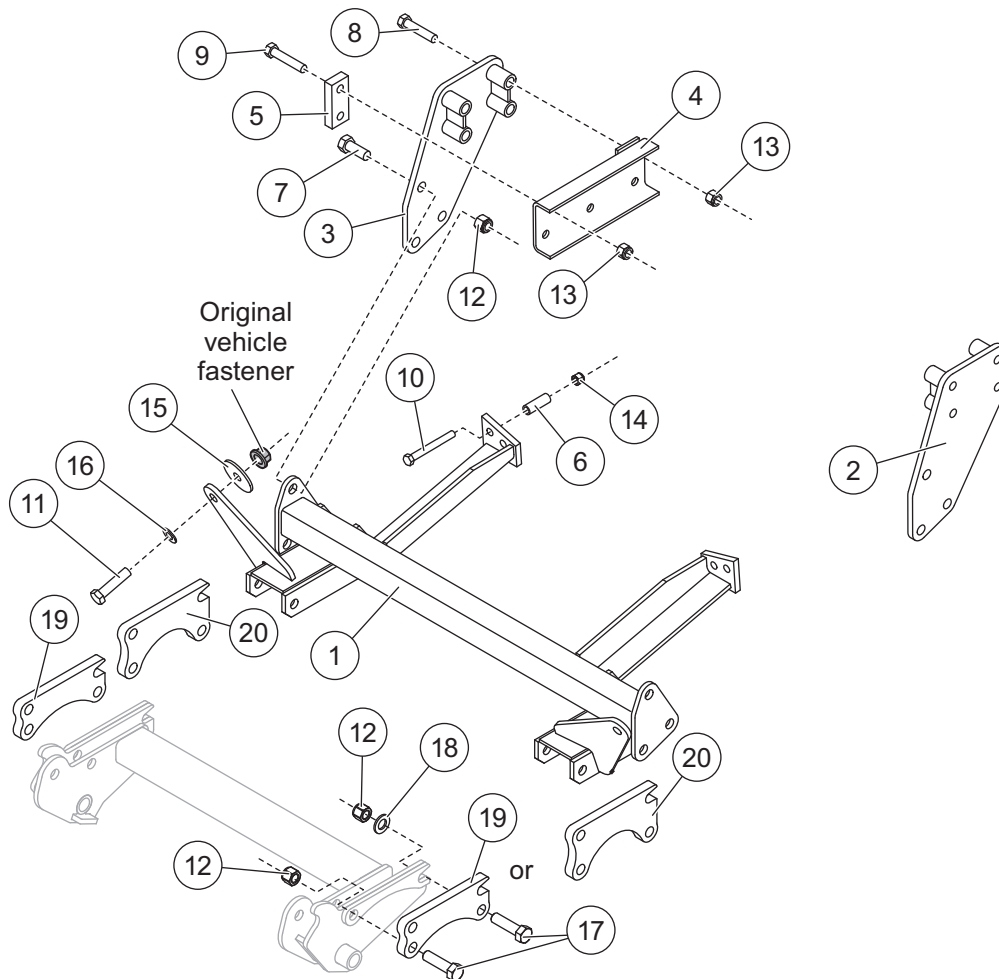

BLIZZARD[®] **SNOWPLOWS**

30110

UNDERCARRIAGE KIT

Chevy/GMC C4500/5500

2003 - ___

Parts List

30110

30110 Chevy/GMC Mount Kit							
Item	Part	Qty	Description	Item	Part	Qty	Description
1	64106	1	Mount Cross Bar	19	40539	2	Adapter Plate, Short
2	64107	1	Mount, DS	20	40540	2	Adapter Plate, Tall
3	64108	1	Mount, PS	ns	41165	1	Bolt Bag – 30110
4	64109	2	Mount Extension Bracket				
41165 Bolt Bag – 30110							
5	64182	2	Spacer	12	91338	10	3/4-10 Hex Locknut GB
6	64157	4	Frame Spacer	13	91337	12	5/8-11 Hex Locknut GB
7	90286	6	3/4-10 x 2 Hex Cap Screw G5	14	91335	4	1/2-13 Hex Locknut GB
8	90456	8	5/8-11 x 5 Hex Cap Screw	15	64178	2	1/2 Polyethylene Flat Washer
9	90133	4	5/8-11 x 3-1/4 Hex Cap Screw G5	16	63926	2	7/16 Flat Washer
10	90109	4	1/2-13 x 4-1/2 Hex Cap Screw G5	17	66449	4	3/4-10 x 2-3/4 Hex Cap Screw G5
11	98013	2	M12-1.75 x 50 Hex Cap Screw G10.9	18	91147	2	3/4 Flat Washer, Type A Narrow
ns = not shown			G = Grade			M = Metric	