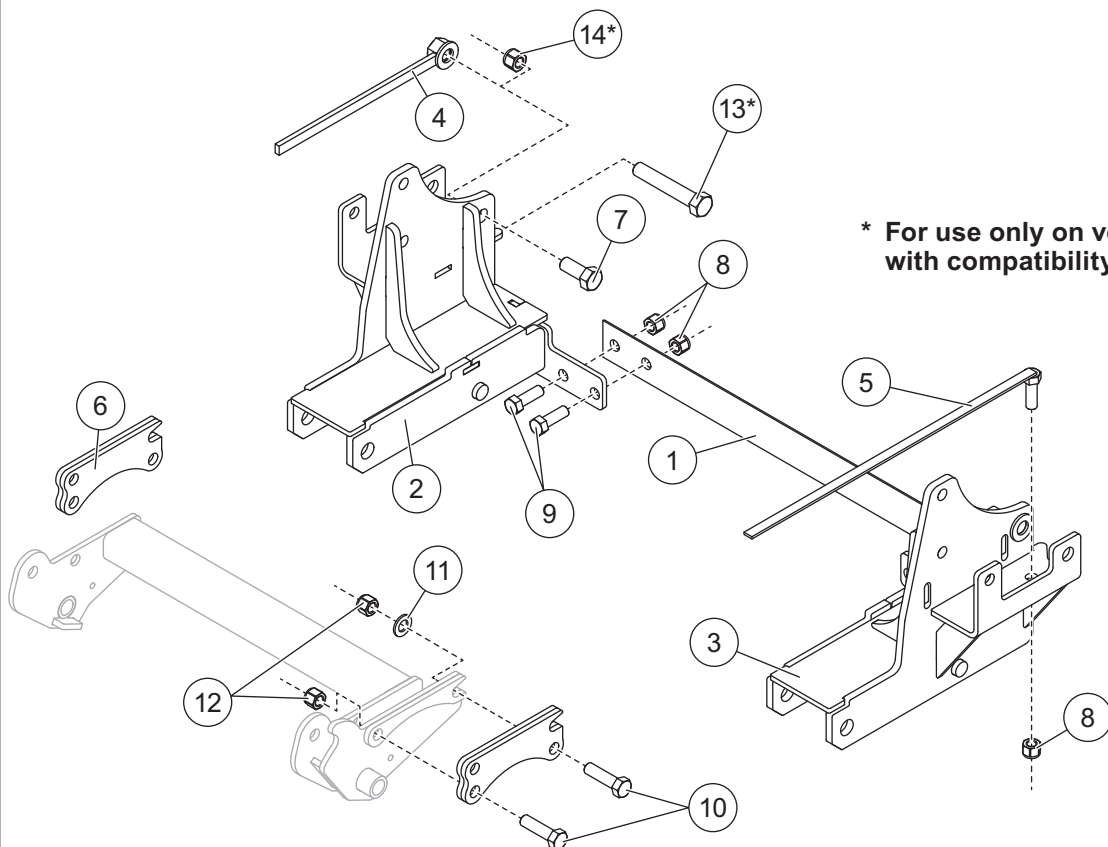

BLIZZARD[®] **SNOWPLOWS**

33885

UNDERCARRIAGE KIT

Dodge Ram 2500/3500 Diesel

2010 - 12

Dodge Ram 2500/3500 Gasoline

2010 - __

Parts List

* For use only on vehicles equipped with compatibility brackets

33885

33885 Dodge Mount Kit							
Item	Part	Qty	Description	Item	Part	Qty	Description
1	67696	1	Bar, Cross	5	22314	2	1/2-13 x 1-1/2 Hex Cap Screw G5 w/Handle
2	41374	1	Mount, PS	6	40515	2	Adapter Plate, Short
3	41373	1	Mount, DS	ns	41418	1	Bolt Bag – 33885
4	B31109	2	Nut with Handle				
41418 Bolt Bag – 33885							
7		2	5/8-11 x 1-3/4 Hex Cap Screw G8	12		4	3/4-10 Hex Locknut GB
8		6	1/2-13 Hex Locknut GB	13		2	5/8-11 x 4-1/2 Hex Cap Screw G8
9		4	1/2-13 x 1-1/2 Hex Cap Screw G5	14		2	5/8-11 Hex Locknut GB
10		4	3/4-10 x 2-3/4 Hex Cap Screw G5	ns	63212	2	Spacer
11		2	3/4 Flat Washer				
ns = not shown				G = Grade			