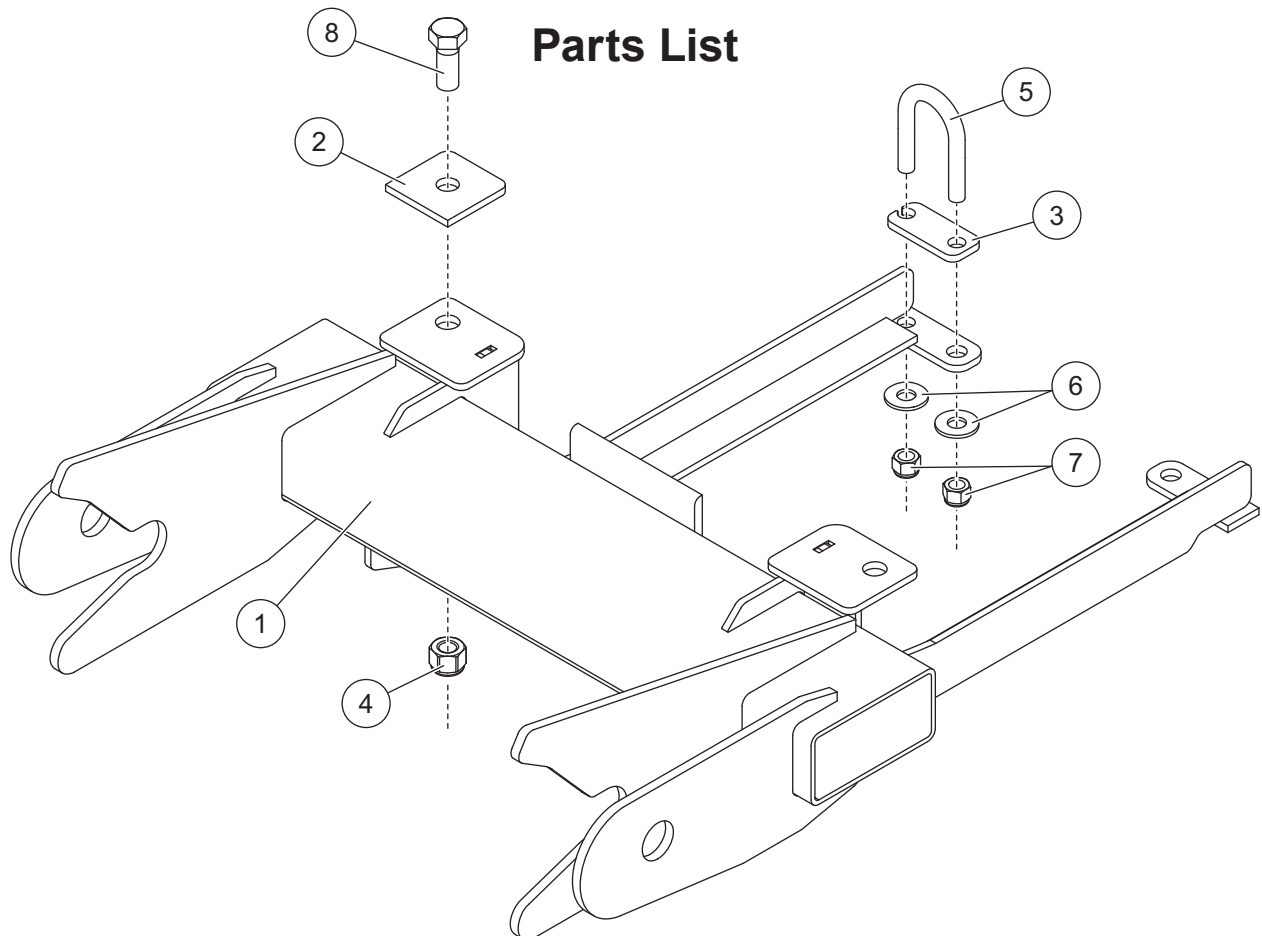

BLIZZARD[®] **SNOWPLOWS**

B35127

UNDERCARRIAGE KIT

Kawasaki Mule 4010

2008 - ___

Heavy Duty Front Springs Required.

B35127

B35127 Undercarriage Kit							
Item	Part	Qty	Description	Item	Part	Qty	Description
1		1	Mount	3	41454	2	Spacer
2	41453	2	Backer Plate	ns	41446	1	Bolt Bag
41447 Bolt Bag							
4	91335	2	1/2-13 x 1-1/4 Hex Locknut GB	7	91333	4	3/8-16 Hex Locknut GB Topping
5	41452	2	3/8-16 x 1-1/4 x 2-1/4 U-Bolt	8	90575	2	1/2-13 x 1-1/4 Hex Cap Screw G5
6	90315	4	3/8 Flat Washer Type A Wide				
ns = not shown				G = Grade			