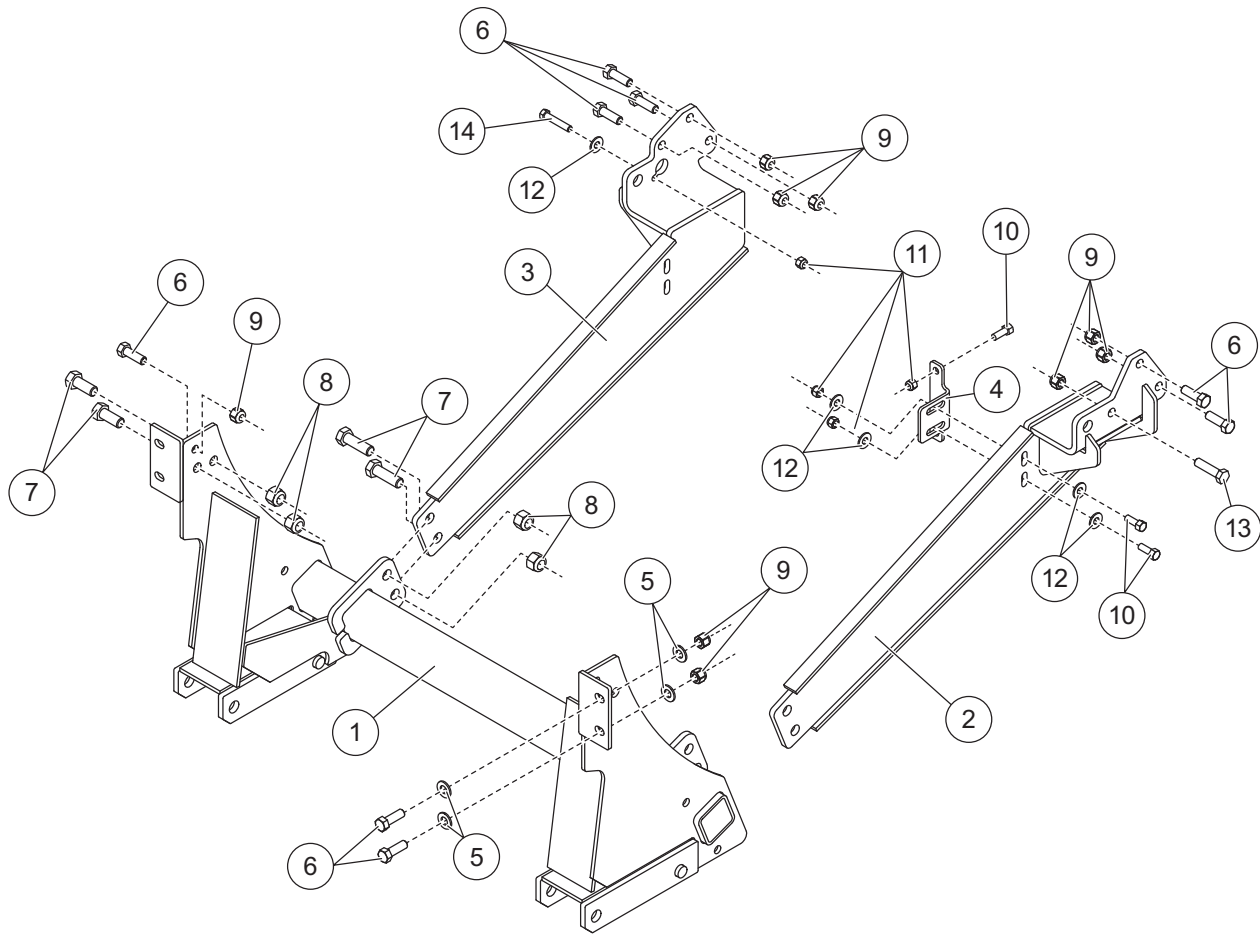

PARTS LIST

33209 Mount Kit						
Item	Part	Qty	Description	Item	Part	Qty Description
1	42825	1	Main Mount	4	42818	1 Bracket
2	42816	1	DS Thrust Arm	ns	42819	1 Bolt Bag
3	42817	1	PS Thrust Arm			
42819 Bolt Bag						
5	8	1/2	Flat Washer	10	3	3/8-16 x 1-1/2 Hex Cap Screw G5
6	11	1/2-13 x 1-1/2	Hex Cap Screw G5	11	4	3/8-16 Hex Locknut GB
7	8	5/8-11 x 2	Hex Cap Screw G5	12	5	3/8 Flat Washer
8	8	5/8-11	Hex Locknut GB	13	1	1/2-13 x 2 Hex Cap Screw G5
9	12	1/2-13	Hex Locknut GB	14	1	3/8-16 x 2 Hex Cap Screw G5
			ns = not shown			
				G = Grade		