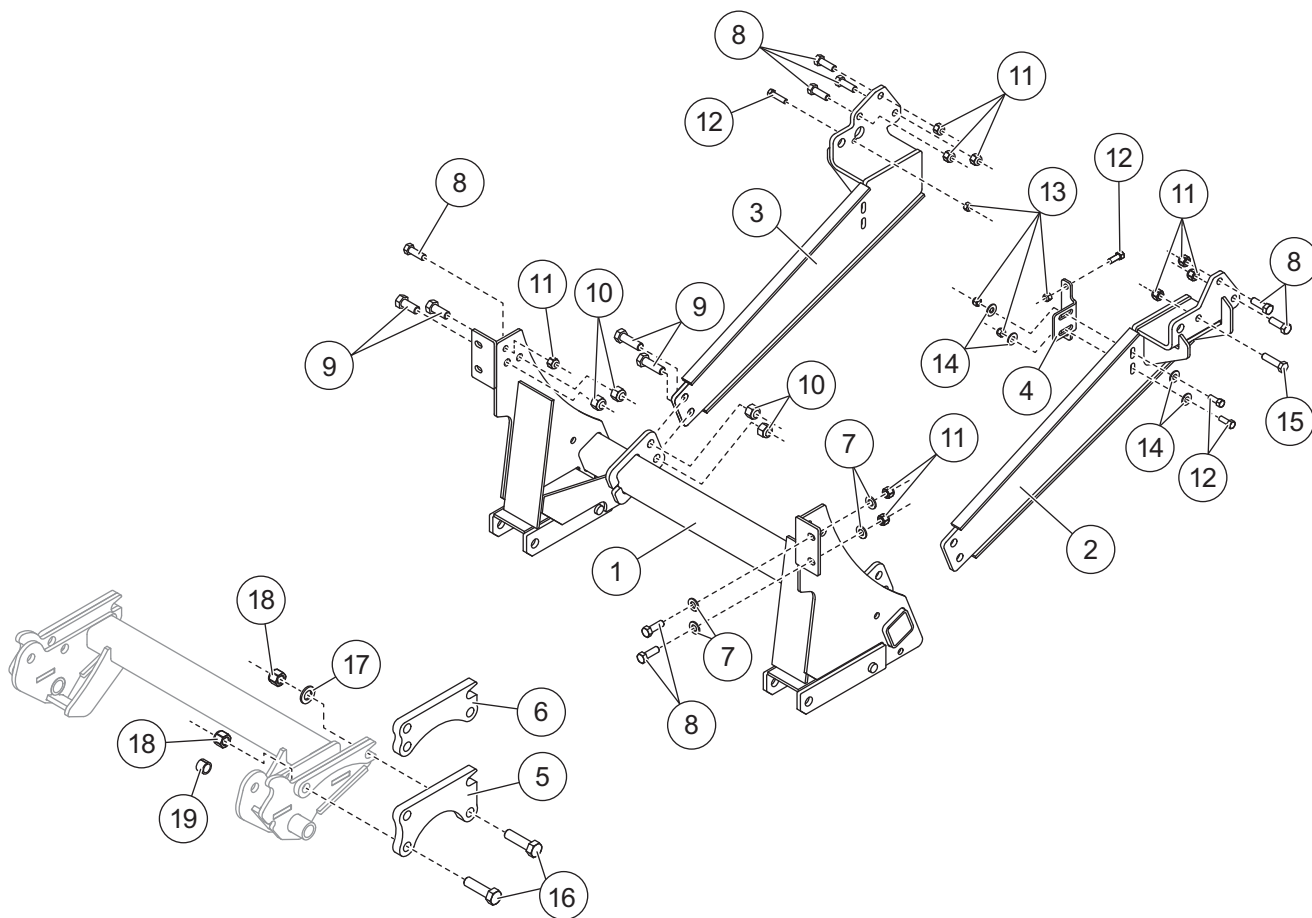

# 33211

### Parts List

33211

33211 Mount Kit							
Item	Part	Qty	Description	Item	Part	Qty	Description
1	42825	1	Main Mount	5	40514	2	Height Adjustment Plate, Tall
2	42816	1	DS Thrust Arm	6	40515	2	Height Adjustment Plate, Short
3	42817	1	PS Thrust Arm	ns	42839	1	Bolt Bag
4	42818	1	Bracket				
42839 Bolt Bag							
7		8	1/2 Flat Washer	14		4	3/8" Flat Washer
8		11	1/2 x 1-1/2 Hex Cap Screw G5	15		1	1/2 x 2 Hex Cap Screw G5
9		8	5/8 x 2 Hex Cap Screw G5	16		4	3/4 x 2-3/4 Hex Cap Screw G5
10		8	5/8 Hex Locknut GB	17		2	3/4 Flat Washer
11		12	1/2 Hex Locknut GB	18		4	3/4 Locknut
13		4	3/8 x 1-1/2 Hex Cap Screw G5	19		2	Spacer
12		4	3/8 Hex Locknut GB				
ns = not shown				G = Grade			