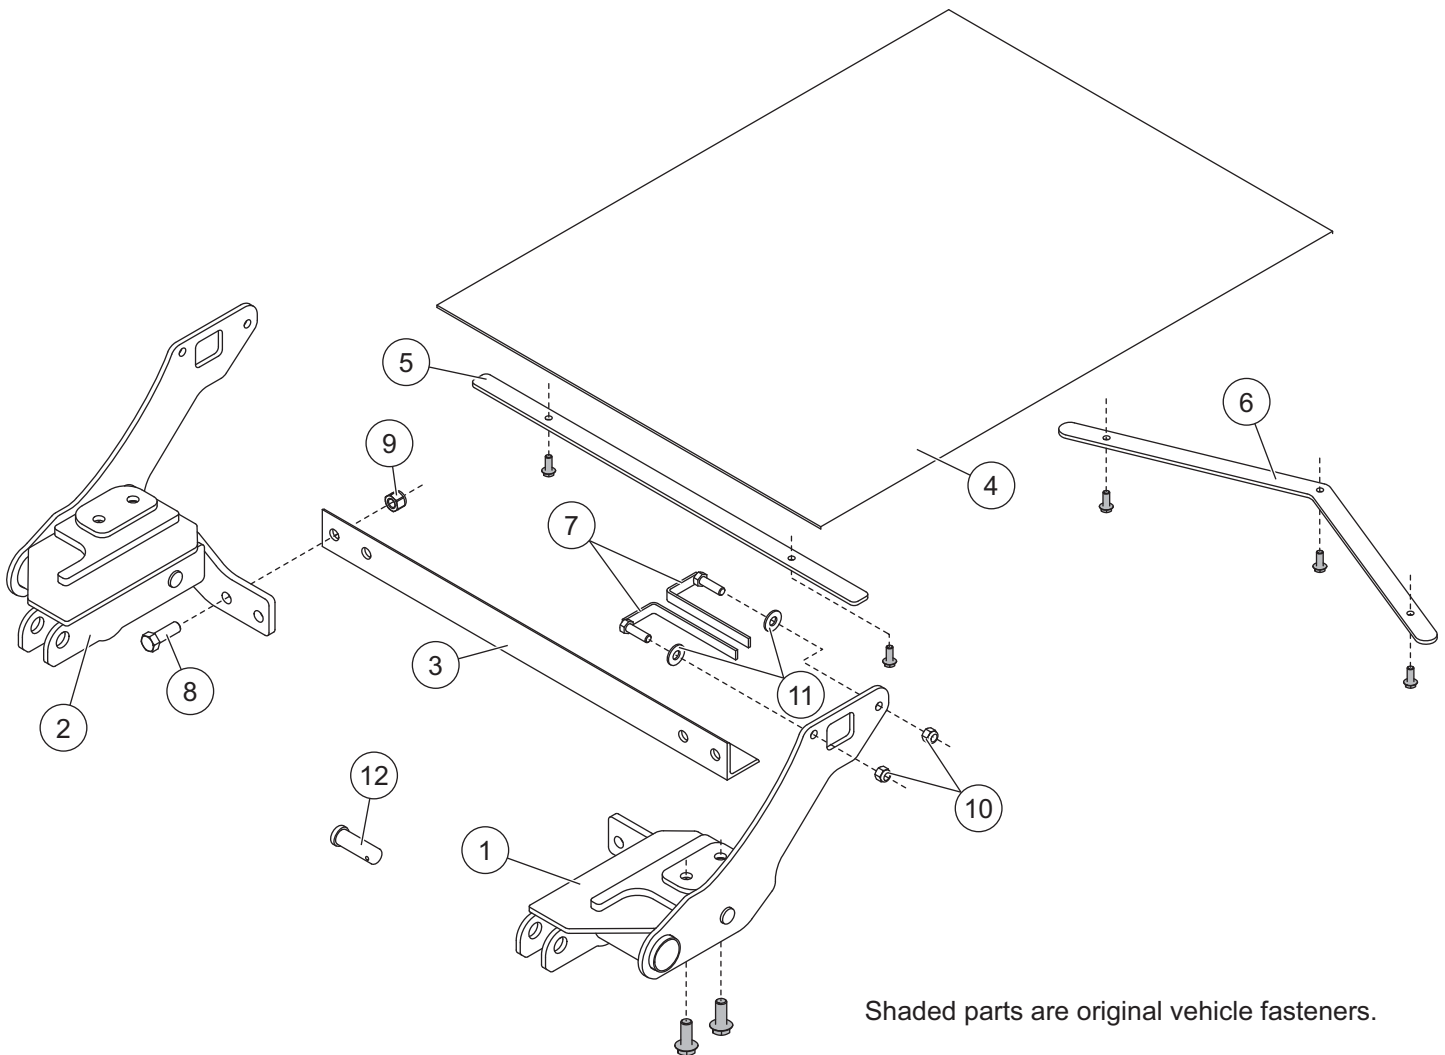

UNDERCARRIAGE KIT

Toyota Tundra**2007 - ___**

Parts List

35139

35139 Toyota Mount Assy							
Item	Part	Qty	Description	Item	Part	Qty	Description
1	48246	1	Mount – DS	6	40811	1	Rear Splash Shield Retainer
2	48247	1	Mount – PS	7	28043	4	3/8-16 x 1-1/4 Hex Cap Screw G5 w/Handle
3	67696	1	Bar, Cross	ns	48323	1	Bolt Bag 35139
4	64683	1	Splash Shield Replacement Kit				
5	40810	1	Front Splash Shield Retainer				
48323 Bolt Bag – 35139							
8	90210	4	1/2-13 x 1-1/2 Hex Cap Screw G5	11	90315	4	3/8 Flat Washer Type A Wide
9	91335	4	1/2-13 Hex Locknut GB Topring	12	5523	2	3/4 x 2-3/16 Machine Pin
10	91333	4	3/8-16 Hex Locknut GB Topring				
ns = not shown				G = Grade			