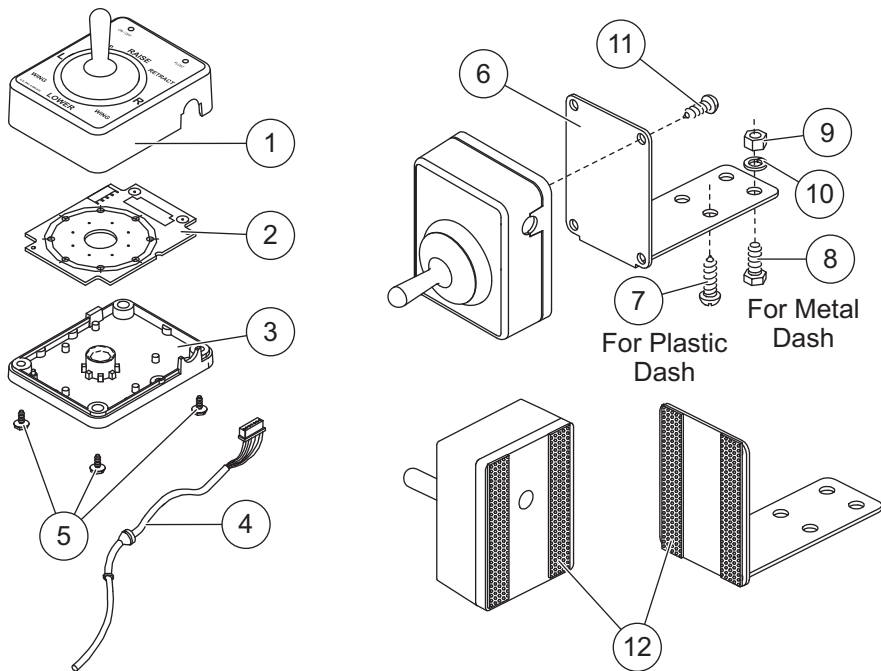

**dd** A DIVISION OF DOUGLAS DYNAMICS, L.L.C.

Western Products  
PO Box 245038  
Milwaukee, WI 53224-9538  
www.westernplows.com

**96900 & 96800 CabCommand  
HAND-HELD and  
JOYSTICK CONTROLS**

**Parts List**

**PARTS LIST**

96900 CabCommand Hand-Held Control Kit							
Item	Part	Qty	Description	Item	Part	Qty	Description
1	96456	1	Control Body – Right	5	96464	1	Harness (4-Pin)
2	96457	1	Control Body – Left	6	93173	1	8-18 x 3/4 Tapping Screw
3	48512	1	Keypad	7	93174	1	8-18 x 1-1/4 Tapping Screw
4	48513	1	PC Board and Keypad (4-Pin)	8	64312	1	Parts Bag – Control Bracket
64312 Parts Bag – Control Bracket							
9	56436	1	Control Bracket	11	80135	3	6-32 x 1 Tapping Screw
10	91230	3	6 Spring Lock Washer				

96800 Joystick Control Kit							
Item	Part	Qty	Description	Item	Part	Qty	Description
1	48514	1	Cover Assembly w/Actuator Spring and Label	4	96352	1	Harness (4-Pin)
2	96353	1	PC Board (4-Pin)	5	96364	3	4 x 3/8 Tapping Screw
3	96366	1	Bottom Housing	ns	96363	1	Dash Bracket Parts Bag
96363 Dash Bracket Parts Bag							
6	7718	1	Control Bracket	10	91201	2	1/4 Spring Lock Washer
7	90659	4	12-14 x 3/4 Tapping Screw	11	93154	2	8-18 x 5/8 Tapping Screw
8	90461	2	1/4-20 x 3/4 Hex Cap Screw G5	12	49305K	1	PRO-GRIP Mounting Kit
9	91411	2	1/4-20 Hex Nut G5				
ns = not shown				G = Grade			