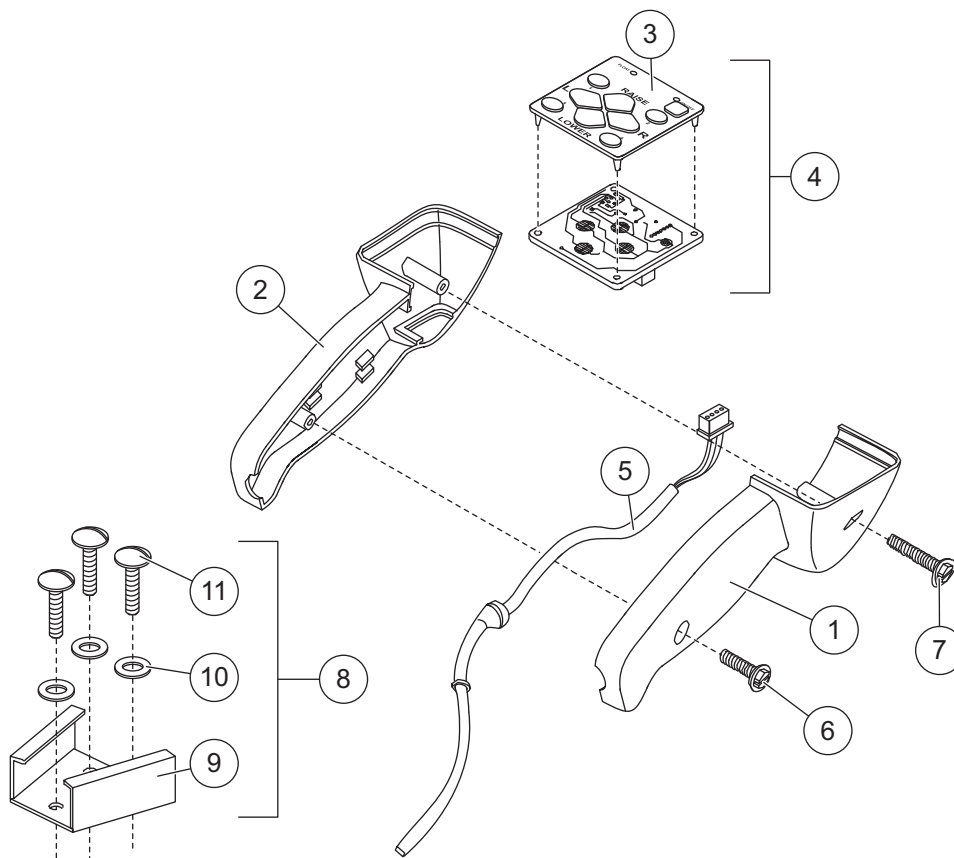

**dd** A DIVISION OF DOUGLAS DYNAMICS, L.L.C.

Western Products  
PO Box 245038  
Milwaukee, WI 53224-9538  
www.westernplows.com

**96900 & 96800 CabCommand  
HAND-HELD and  
JOYSTICK CONTROLS**

**Parts List**

**PARTS LIST**

96900 CabCommand Hand-Held Control Kit							
Item	Part	Qty	Description	Item	Part	Qty	Description
1	96456	1	Control Body – Right	5	96464	1	Harness (4-Pin)
2	96457	1	Control Body – Left	6	93173	1	8-18 x 3/4 Tapping Screw
3	48512	1	Keypad	7	93174	1	8-18 x 1-1/4 Tapping Screw
4	48513	1	PC Board and Keypad (4-Pin)	8	64312	1	Parts Bag – Control Bracket
64312 Parts Bag – Control Bracket							
9	56436	1	Control Bracket	11	80135	3	6-32 x 1 Tapping Screw
10	91230	3	6 Spring Lock Washer				

96800 Joystick Control Kit							
Item	Part	Qty	Description	Item	Part	Qty	Description
1	48514	1	Cover Assembly w/Actuator Spring and Label	4	96352	1	Harness (4-Pin)
2	96353	1	PC Board (4-Pin)	5	96364	3	4 x 3/8 Tapping Screw
3	96366	1	Bottom Housing	ns	96363	1	Dash Bracket Parts Bag
96363 Dash Bracket Parts Bag							
6	7718	1	Control Bracket	10	91201	2	1/4 Spring Lock Washer
7	90659	4	12-14 x 3/4 Tapping Screw	11	93154	2	8-18 x 5/8 Tapping Screw
8	90461	2	1/4-20 x 3/4 Hex Cap Screw G5	12	49305K	1	PRO-GRIP Mounting Kit
9	91411	2	1/4-20 Hex Nut G5				
ns = not shown				G = Grade			