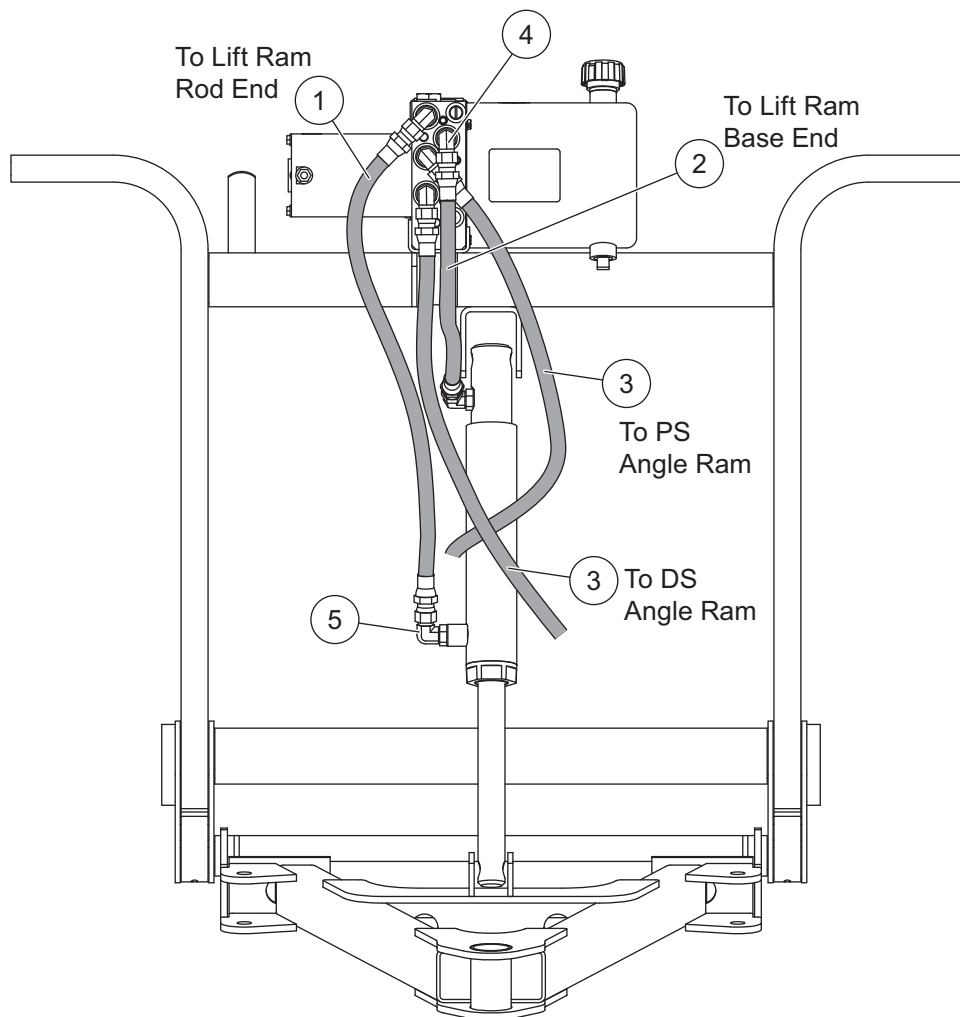

Suburbanite™ HYDRAULIC KIT 27516-1

Parts Box Parts List

48596 Parts Box					
Part	Qty	Description	Part	Qty	Description
56598	1	1/4 x 22 Hose (FJIC Ends)	61246	1	Cable Boot
56599	2	1/4 x 36 Hose (FJIC Ends)	8737	1	Small Bolt Bag
44347	1	1/4 x 12 Hose (FJIC Ends)	48597	1	Personal Plow Hydraulic Bolt Bag
22511K	1	Battery Cable 22" Red	21727-2K	1	Breather
56131K-2	1	Relay Switch			

Hoses and Fittings

Hoses and Fittings						
Item	Part	Qty	Description	Item	Part	Qty Description
1	56598	1	1/4 x 22 Hose (FJIC Ends)	4	64212-1	1 Elbow, Long 90° -6
2	44347	1	1/4 x 12 Hose (FJIC Ends)	5	56615-1	7 Elbow 90° -6
3	56599	2	1/4 x 36 Hose (FJIC Ends)			

F = Female