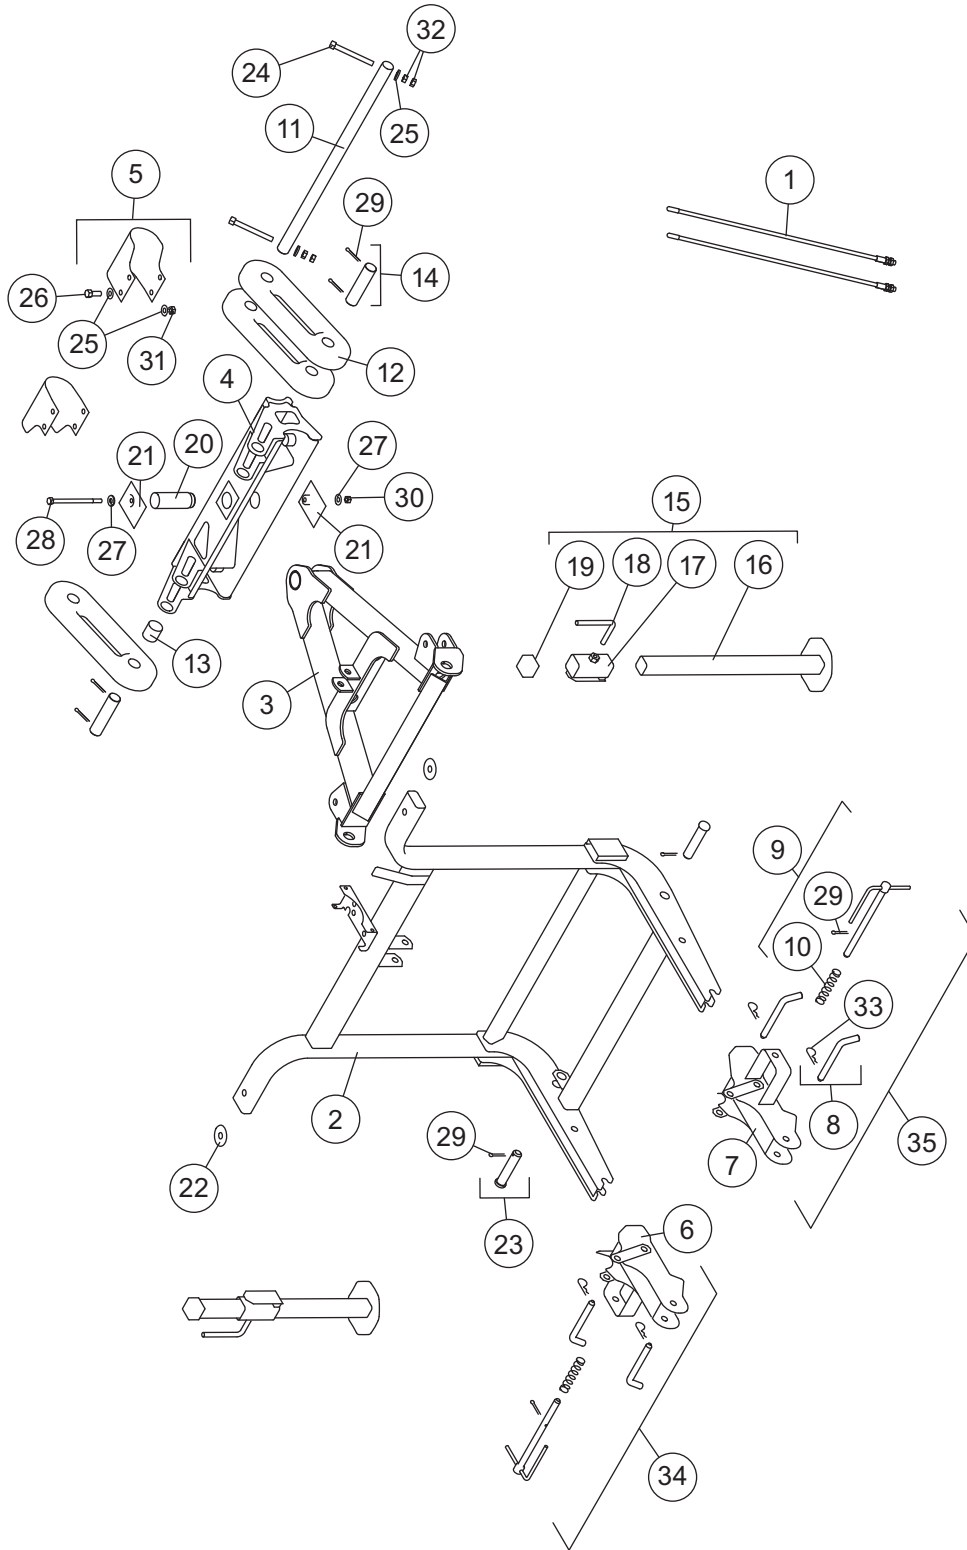

 Lift and Angle Rams 8

 Hoses and Fittings 9

 Vehicle-Side Wiring Diagram – 3-Port, 3-Plug Systems 10

Suburbanite™ PLOW GEAR KIT 27550

Plow Gear Kit

Suburbanite™ PLOW GEAR KIT 27550

27550 Plow Gear Kit – Personal Plow							
Item	Part	Qty	Description	Item	Part	Qty	Description
1	27195W	1	Flexible Blade Guide Kit – 26" (Pair)	18	27358	2	Jack Handle
2	27126	1	Plow Gear Frame, Personal Plow	19	27692	2	Square Vinyl Cap
3	27138	1	A-Frame, Personal Plow	20	27141W	1	Pivot Tube
4	27112	1	Quadrant, Personal Plow	21	27615	2	Trip Bumper
5	27577	2	Trip Clamp Replacement Kit w/Fasteners	22	4433	2	1/2 Flat Washer
6	27146	1	Receiver – DS	23	20639W	2	3/4 x 3-15/32 Machine Pin Packet
7	27611	1	Receiver – PS	24	27529	2	3/8-16 x 3-1/2 Hex Cap Screw G5
8	27575W	4	Receiver Mounting Pin Kit	25	63925	18	3/8 Flat Washer
9	27576	2	Receiver Pull Pin Kit	26	90039	8	3/8-16 x 1 Hex Cap Screw G5
10	27461	2	Compression Spring	27	90313	2	5/16 Flat Washer
11	27149	1	Spring Bar Tube	28	90602	1	5/16-18 x 5 Hex Cap Screw G5
12	27351	3	Elastomeric Trip Spring	29	91911K	8	5/32 x 1-1/2 Cotter Pin
13	27530	1	Trip Spring Spacer	30	91332	1	5/16-18 Hex Locknut GB
14	27711W	2	Lower Trip Spring Pin Kit	31	91333	8	3/8-16 Hex Locknut GB
15	27360	2	Jack	32	91413	4	3/8-16 Hex Nut G5
16	27355	2	Jack Leg	33	91962	4	1/8 Hairpin Cotter
17	27357	2	Jack Sleeve	34	27754	1	Receiver Assembly – DS
				35	27755	1	Receiver Assembly – PS
27754 Receiver Assembly – DS							
6	27146	1	Receiver – DS			1	Receiver Pull Pin
		2	Receiver Mounting Pin	10	27461	1	Compression Spring
33	91962	2	1/8 Hairpin Cotter	29	90658	1	5/32 x 1-1/4 Cotter Pin
27755 Receiver Assembly – PS							
7	27611	1	Receiver – PS			1	Receiver Pull Pin
		2	Receiver Mounting Pin	10	27461	1	Compression Spring
33	91962	2	1/8 Hairpin Cotter	29	90658	1	5/32 x 1-1/4 Cotter Pin
G = Grade							