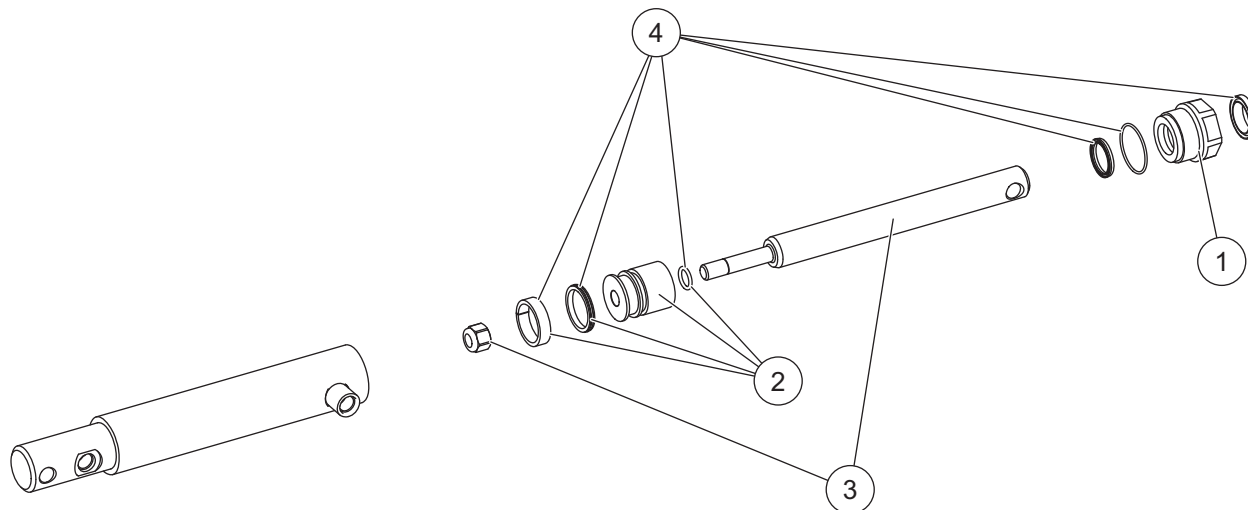

* found in 48596 Parts Box

Suburbanite™ HYDRAULIC KIT 27516-1

Angle Ram Components

56772K 1 x 7 Ram Assembly							
Item	Part	Qty	Description	Item	Part	Qty	Description
1	56769	1	1 x 7 Cylinder	4	27786	1	1 x 7 Ram Rod Kit
2	66699K	1	Gland Nut	5	27787	1	1 Bore Ram Seal Kit
3	56771	1	1" Split Bearing Kit	6	56803	1	Spacer

Lift Ram Components

48600 1-1/2 x 6 Double-Acting Ram Assembly			
Item	Part	Qty	Description
1	66699K	1	Gland Nut
2	48606	1	1-1/2 Piston w/Seals
3	27790	1	1-1/2 x 6 Double-Acting Rod Assy
4	27788-1	1	1-1/2 Bore Double-Acting Ram Seal Kit
ns = not shown			