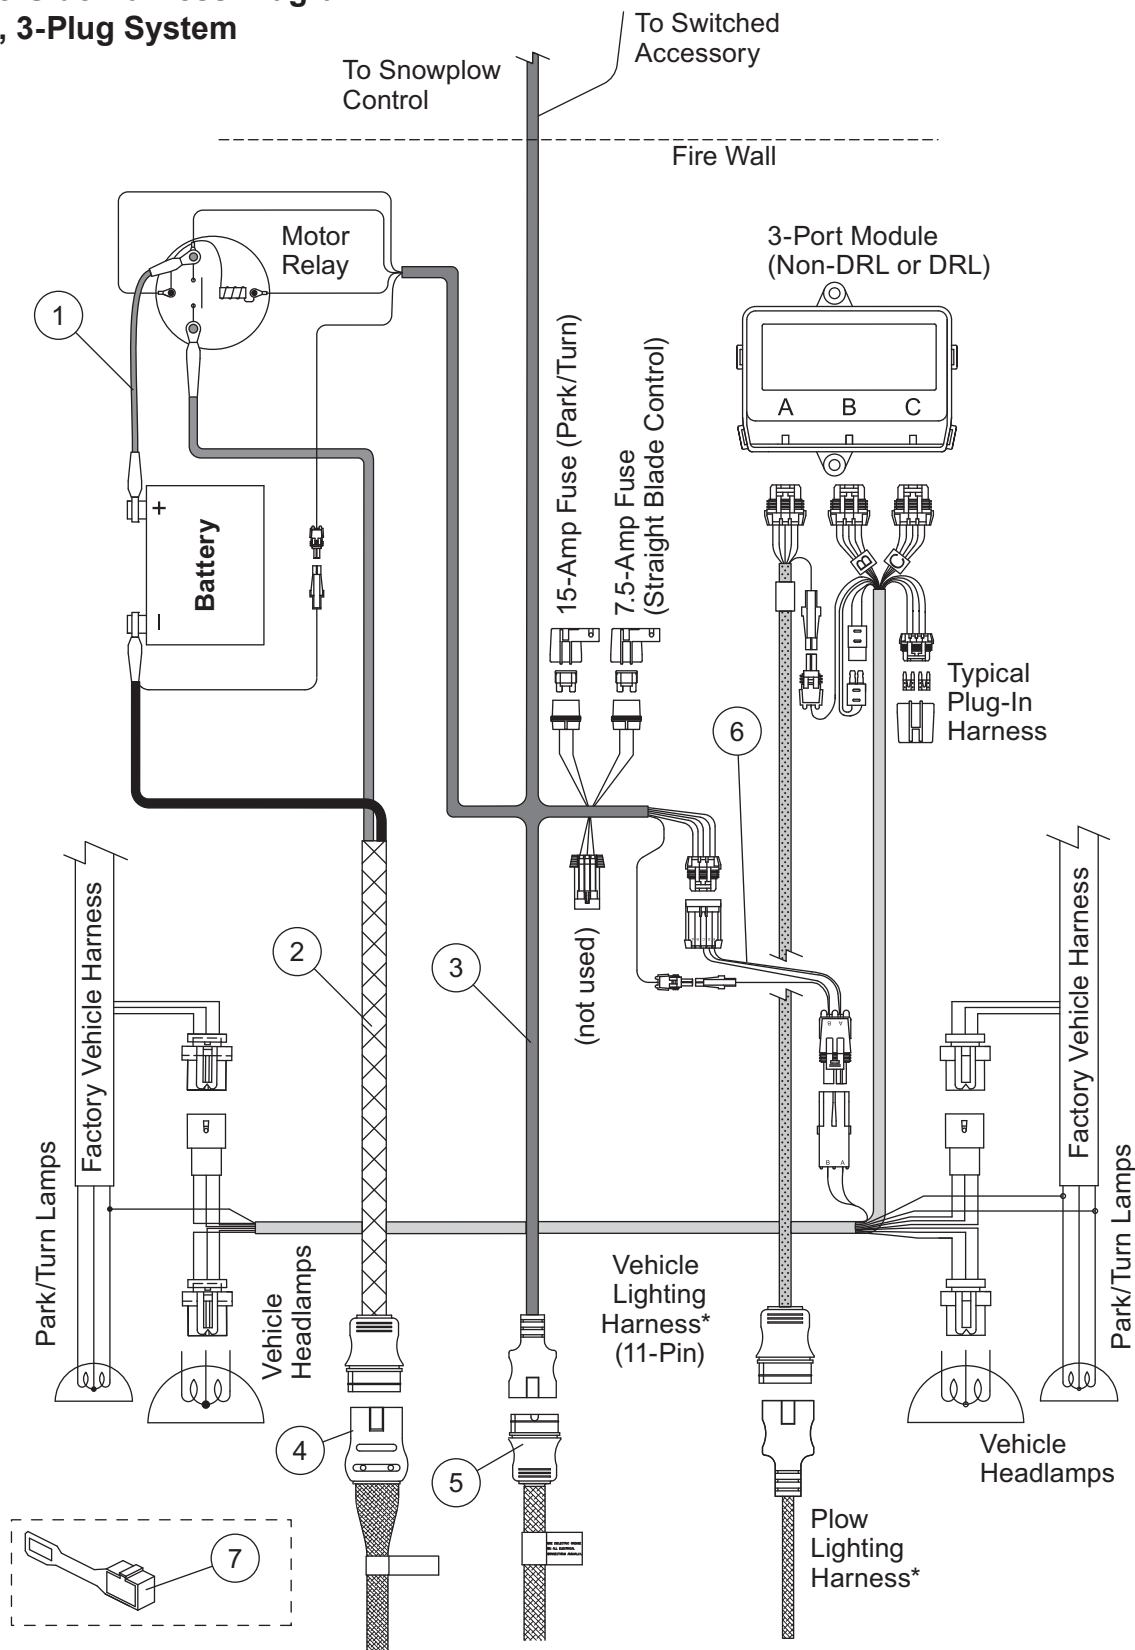

Hoses and Fittings

Hoses and Fittings						
Item	Part	Qty	Description	Item	Part	Qty Description
1	56598	1	1/4 x 22 Hose (FJIC Ends)	4	64212-1	1 Elbow, Long 90° -6
2	44347	1	1/4 x 12 Hose (FJIC Ends)	5	56615-1	7 Elbow 90° -6
3	56599	2	1/4 x 36 Hose (FJIC Ends)			

F = Female

Suburbanite™ HYDRAULIC KIT 27516-1

Vehicle-Side Harness Diagram 3-Port, 3-Plug System

Suburbanite™ HYDRAULIC KIT 27516-1

Harness Components							
Item	Part	Qty	Description	Item	Part	Qty	Description
1	22511K	1	Battery Cable, 22" Red	5	26359	1	Plow Control Harness 3-Pin
2	63411	1	Vehicle Battery Cable	6	29047	1	Adapter 3-Port
3	26345	1	Vehicle Control Harness 3-Pin	7	61548K	1	Plug Cover
4	21294	1	Plow Battery Cable	ns	27063W	1	Replacement Harness End 3-Pin Vehicle Side
ns = not shown							