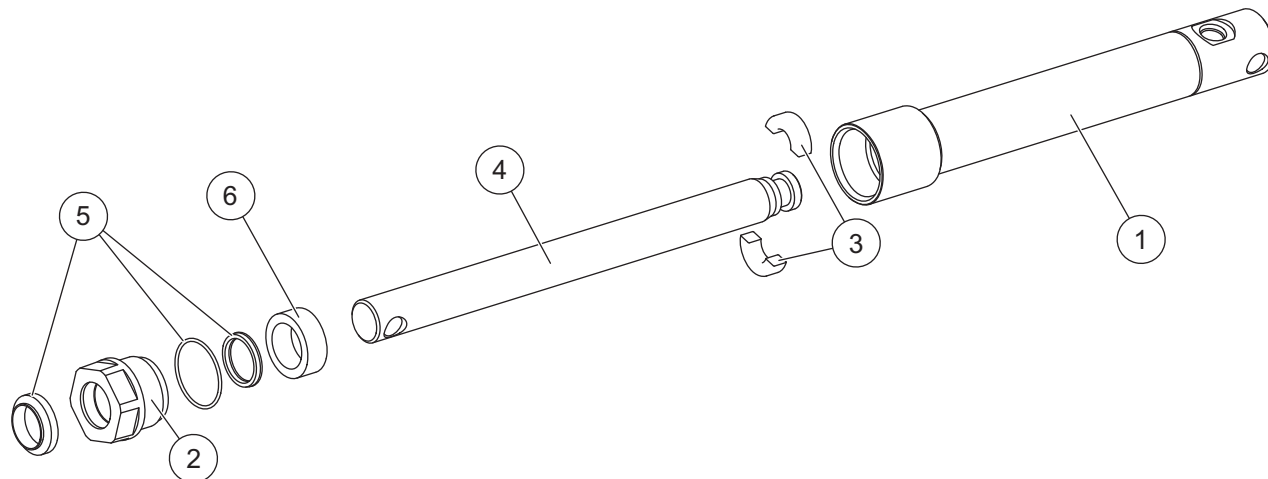

* Use 64589 tool to install (includes 56364)

** Use 28856 tool to install (includes 66515)

48597 Personal Plow Hydraulic Bolt Bag*					
Part	Qty	Description	Part	Qty	Description
56615-1	7	O-Ring (male) to MJIC 90° Elbow	90010	2	1/4-20 x 2-3/4 Hex Cap Screw G5
64212-1	1	Elbow, Long 90° –6	56099	1	Dielectric Grease Tube
27524	2	1/2-13 x 4 Hex Cap Screw G8	59223	4	Cable Tie
27525	3	1/2-13 x 3 Hex Cap Screw G8	61536	7	Long Cable Tie
27526	1	1/2-13 x 2-1/2 Hex Cap Screw G8	91331	2	1/4-20 Hex Locknut GB
91335	6	1/2-13 Hex Locknut GB			
8737 Small Bolt Bag*					
5048	1	1/4 Fully-Insulated Blade	91055	1	M6 x 1 x 25 Hex Cap Screw G8.8
21306	1	.187 Insulated Receptacle	91056	1	M6 x 1 Hex Nut G10
21307	1	.250 Insulated Receptacle	91057	1	M6 Flat Washer
21308	1	.250 Tab Fuse Tap	90311	2	1/4 Flat Washer
21309	1	.187 Tab Fuse Tap	91202	2	5/16 Spring Lock Washer
66130	1	Rubber Grommet	91242	2	10 Spring Lock Washer
91331	2	1/4-20 Hex Locknut GB	91402	2	10-32 Hex Machine Screw Nut
90461	2	1/4-20 x 3/4 Hex Cap Screw G5	92842	2	5/16-24 Hex Jam Nut G5
G = Grade			M = Male or Metric		

* found in 48596 Parts Box

Suburbanite™ HYDRAULIC KIT 27516-1

Angle Ram Components

56772K 1 x 7 Ram Assembly							
Item	Part	Qty	Description	Item	Part	Qty	Description
1	56769	1	1 x 7 Cylinder	4	27786	1	1 x 7 Ram Rod Kit
2	66699K	1	Gland Nut	5	27787	1	1 Bore Ram Seal Kit
3	56771	1	1" Split Bearing Kit	6	56803	1	Spacer