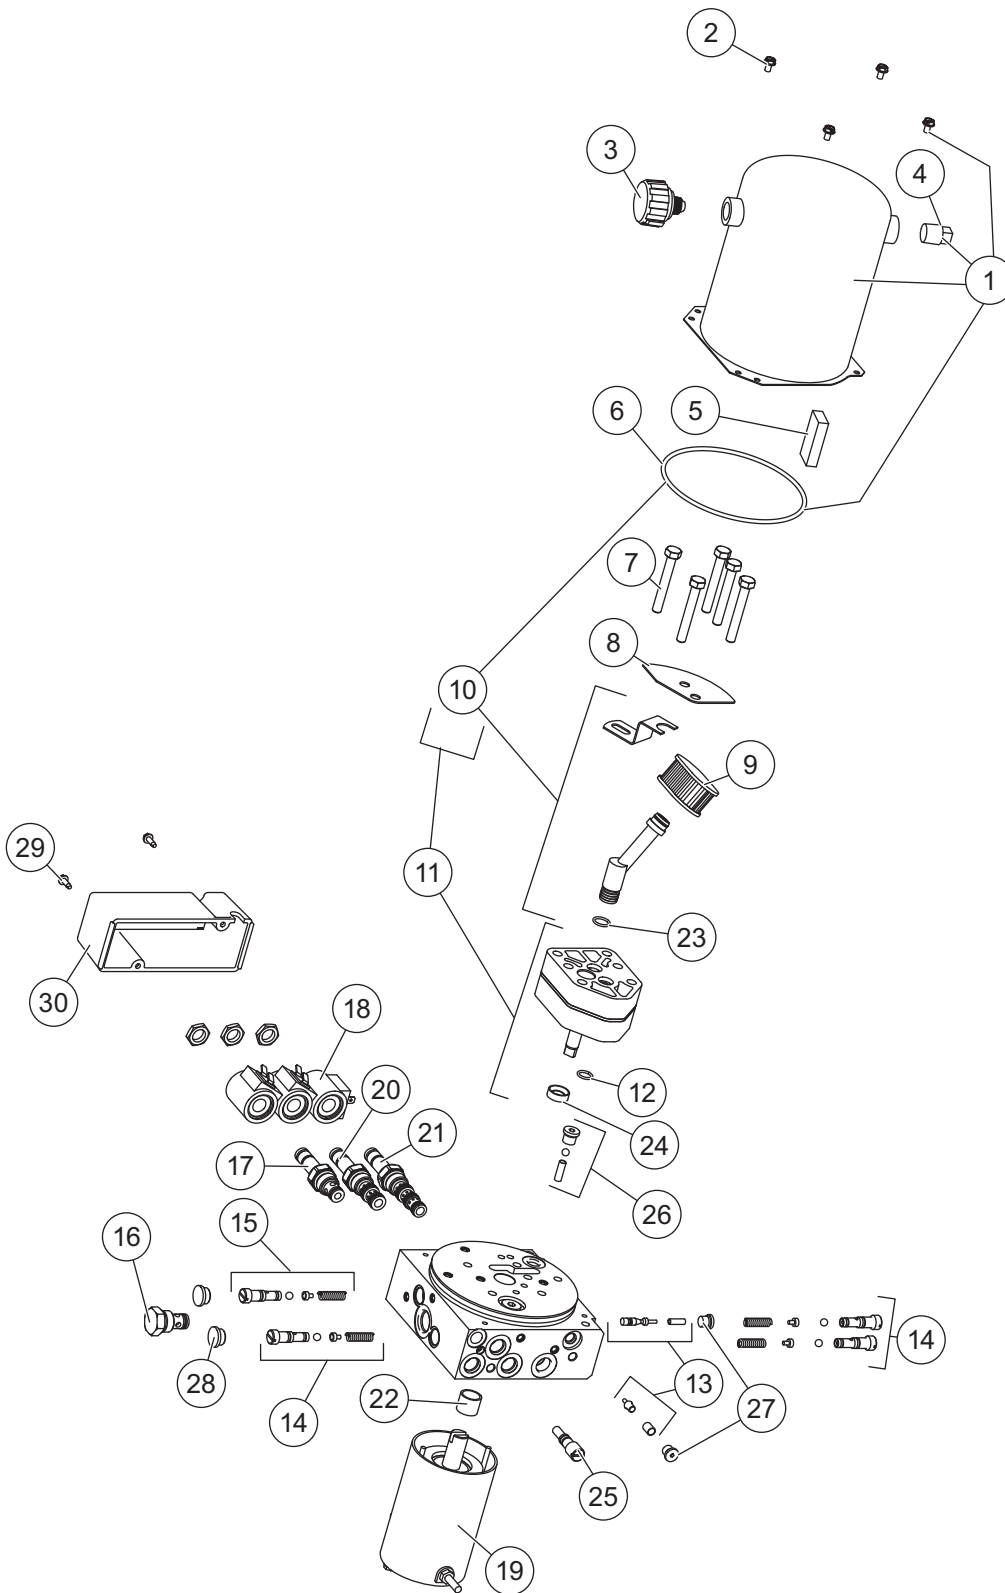

Suburbanite™ HYDRAULIC KIT 27516-1

Hydraulic Unit Components

Suburbanite™ HYDRAULIC KIT 27516-1

48602 Hydraulic Unit							
Item	Part	Qty	Description	Item	Part	Qty	Description
1	48538	1	Reservoir Kit	16	44334-1	1	Check Valve CV08-20
2	66607	4	10-24 x 5/16 Machine Screw Slotted Hex Washer Head	17	49227K-2	1	Valve 2-Way w/Nut
3	21727-2K	1	Breather 3/8 NPT Kit	18	49230K-2	3	Coil w/Spade Terminals
4	92079	1	Plug 3/8 NPTF	19	27753	1	Motor Assembly 3"
5	73897	1	Magnet	20	66608-1	1	Cartridge Valve 3-Way w/Nut
6	66519	1	O-Ring 2 – 250	21	49229K-1	1	Cartridge Valve 4-Way w/Nut
7	90073	5	5/16-18 x 2-1/4 Hex Cap Screw G5	22	56364*	1	Bearing, Sleeve
8	48464	1	Plate Baffle	23	56416	1	O-Ring – 014
9	56789-3	1	Suction Filter	24	66515**	1	Pump Shaft Seal
10	66763-1	1	Inlet Fitting/Filter Kit	25	48517	1	Quill
11	27746	1	Hydraulic Pump Kit – IA	26	48518	1	Check Valve Assembly
12	56274	1	O-Ring – 013	27	92960	2	3/8-24 O-Ring Boss Plug
13	49226K	1	Poppet Check Valve Kit	28	56808	2	Plug
14	49138K-3	2	Relief Valve Kit (2 Sets)	29	90650	2	Cover Screw
15	27792-1	1	Relief Valve Repair Kit	30	21394	1	Cover Assy
O-Ring Service Kits							
ns	56657-3	–	O-Ring & Back-Up Ring Kit	ns	49259-2	–	Seal Kit Cartridge 3-Way and 4-Way Valve
ns	49258-2	–	Seal Kit 2-Way Valve				
ns = not shown				G = Grade			

* Use 64589 tool to install (includes 56364)

** Use 28856 tool to install (includes 66515)

48597 Personal Plow Hydraulic Bolt Bag*					
Part	Qty	Description	Part	Qty	Description
56615-1	7	O-Ring (male) to MJIC 90° Elbow	90010	2	1/4-20 x 2-3/4 Hex Cap Screw G5
64212-1	1	Elbow, Long 90° –6	56099	1	Dielectric Grease Tube
27524	2	1/2-13 x 4 Hex Cap Screw G8	59223	4	Cable Tie
27525	3	1/2-13 x 3 Hex Cap Screw G8	61536	7	Long Cable Tie
27526	1	1/2-13 x 2-1/2 Hex Cap Screw G8	91331	2	1/4-20 Hex Locknut GB
91335	6	1/2-13 Hex Locknut GB			
8737 Small Bolt Bag*					
5048	1	1/4 Fully-Insulated Blade	91055	1	M6 x 1 x 25 Hex Cap Screw G8.8
21306	1	.187 Insulated Receptacle	91056	1	M6 x 1 Hex Nut G10
21307	1	.250 Insulated Receptacle	91057	1	M6 Flat Washer
21308	1	.250 Tab Fuse Tap	90311	2	1/4 Flat Washer
21309	1	.187 Tab Fuse Tap	91202	2	5/16 Spring Lock Washer
66130	1	Rubber Grommet	91242	2	10 Spring Lock Washer
91331	2	1/4-20 Hex Locknut GB	91402	2	10-32 Hex Machine Screw Nut
90461	2	1/4-20 x 3/4 Hex Cap Screw G5	92842	2	5/16-24 Hex Jam Nut G5
G = Grade			M = Male or Metric		

* found in 48596 Parts Box