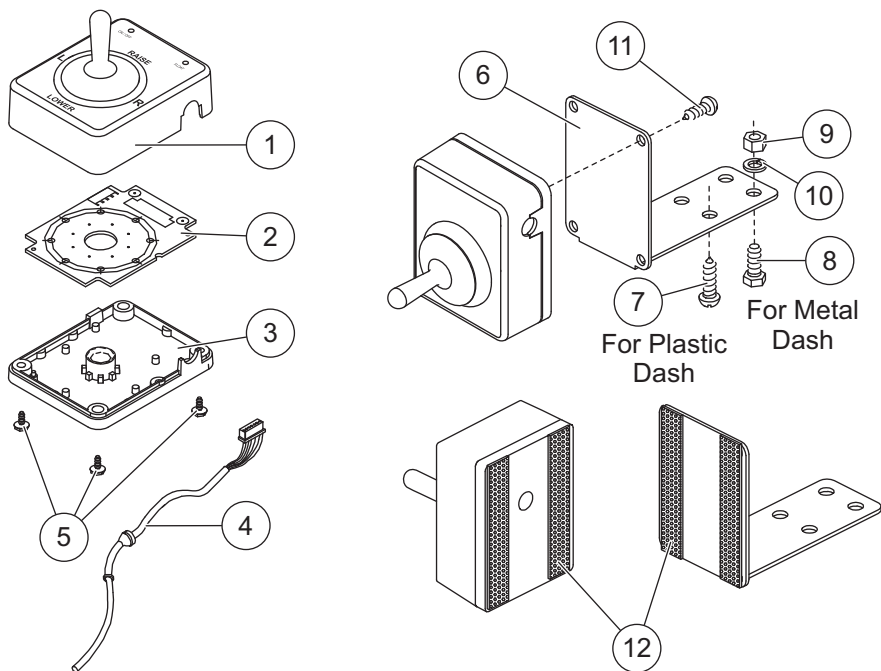

PARTS LIST

96550 BLIZZARD® Hand-Held Control			
Item	Part	Qty	Description
1	96456	1	Control Body – Right
2	96457	1	Control Body – Left
3	49446	1	Keypad
5	49447	1	PC Board & Keypad (4-Pin)
6	96464	1	Harness (4-Pin)
7	93173	1	8-18 x 3/4 Tapping Screw
8	93174	1	8-18 x 1-1/4 Tapping Screw
9	64312	1	Parts Bag – Control Bracket
64312 Parts Bag – Control Bracket			
10	56436	1	Control Bracket
11	91230	3	6 Spring Lock Washer
12	80135	3	6-32 x 1 Tapping Screw

96555 BLIZZARD® Joystick Control						
Item	Part	Qty	Description	Item	Part	Qty Description
1	49448	1	Cover Assembly w/Actuator Spring & Label	4	96352	1 Harness (4-Pin)
2	96353	1	PC Board (4-Pin)	5	96364	3 4 x 3/8 Tapping Screw
3	96366	1	Bottom Housing	ns	96363	1 Dash Bracket Parts Bag
96363 Dash Bracket Parts Bag						
6	7718	1	Control Bracket	10	91201	2 1/4 Spring Lock Washer
7	90659	4	12-14 x 3/4 Tapping Screw	11	93154	2 8-18 x 5/8 Tapping Screw
8	90461	2	1/4-20 x 3/4 Hex Cap Screw G5	12	49305K	1 PRO-GRIP Mounting Kit
9	91411	2	1/4-20 Hex Nut G5			
			G = Grade	ns = not shown		