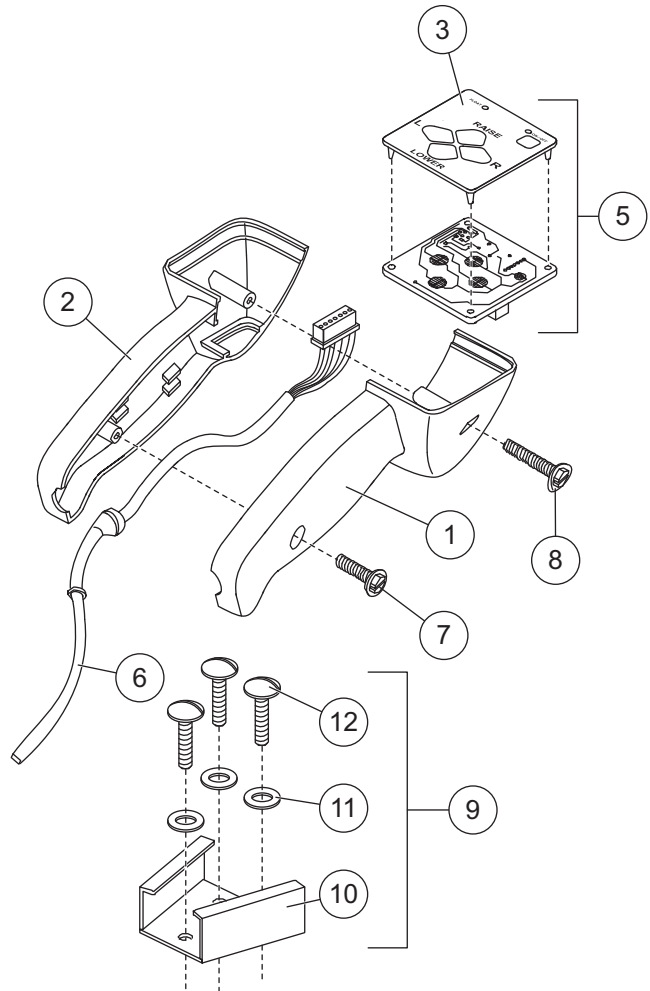

PARTS LIST

96550 BLIZZARD® Hand-Held Control			
Item	Part	Qty	Description
1	96456	1	Control Body – Right
2	96457	1	Control Body – Left
3	49446	1	Keypad
5	49447	1	PC Board & Keypad (4-Pin)
6	96464	1	Harness (4-Pin)
7	93173	1	8-18 x 3/4 Tapping Screw
8	93174	1	8-18 x 1-1/4 Tapping Screw
9	64312	1	Parts Bag – Control Bracket
64312 Parts Bag – Control Bracket			
10	56436	1	Control Bracket
11	91230	3	6 Spring Lock Washer
12	80135	3	6-32 x 1 Tapping Screw

⚠ CAUTION
Read this document before installing the Hand-Held and Joystick Controls.

⚠ CAUTION
See your sales outlet for specific vehicle application recommendations before installation.

⚠ CAUTION
Use standard methods and practices when attaching snowplow and installing accessories including proper personal protective safety equipment.

96555 BLIZZARD® Joystick Control						
Item	Part	Qty	Description	Item	Part	Qty Description
1	49448	1	Cover Assembly w/Actuator Spring & Label	4	96352	1 Harness (4-Pin)
2	96353	1	PC Board (4-Pin)	5	96364	3 4 x 3/8 Tapping Screw
3	96366	1	Bottom Housing	ns	96363	1 Dash Bracket Parts Bag
96363 Dash Bracket Parts Bag						
6	7718	1	Control Bracket	10	91201	2 1/4 Spring Lock Washer
7	90659	4	12-14 x 3/4 Tapping Screw	11	93154	2 8-18 x 5/8 Tapping Screw
8	90461	2	1/4-20 x 3/4 Hex Cap Screw G5	12	49305K	1 PRO-GRIP Mounting Kit
9	91411	2	1/4-20 Hex Nut G5			
			G = Grade	ns = not shown		