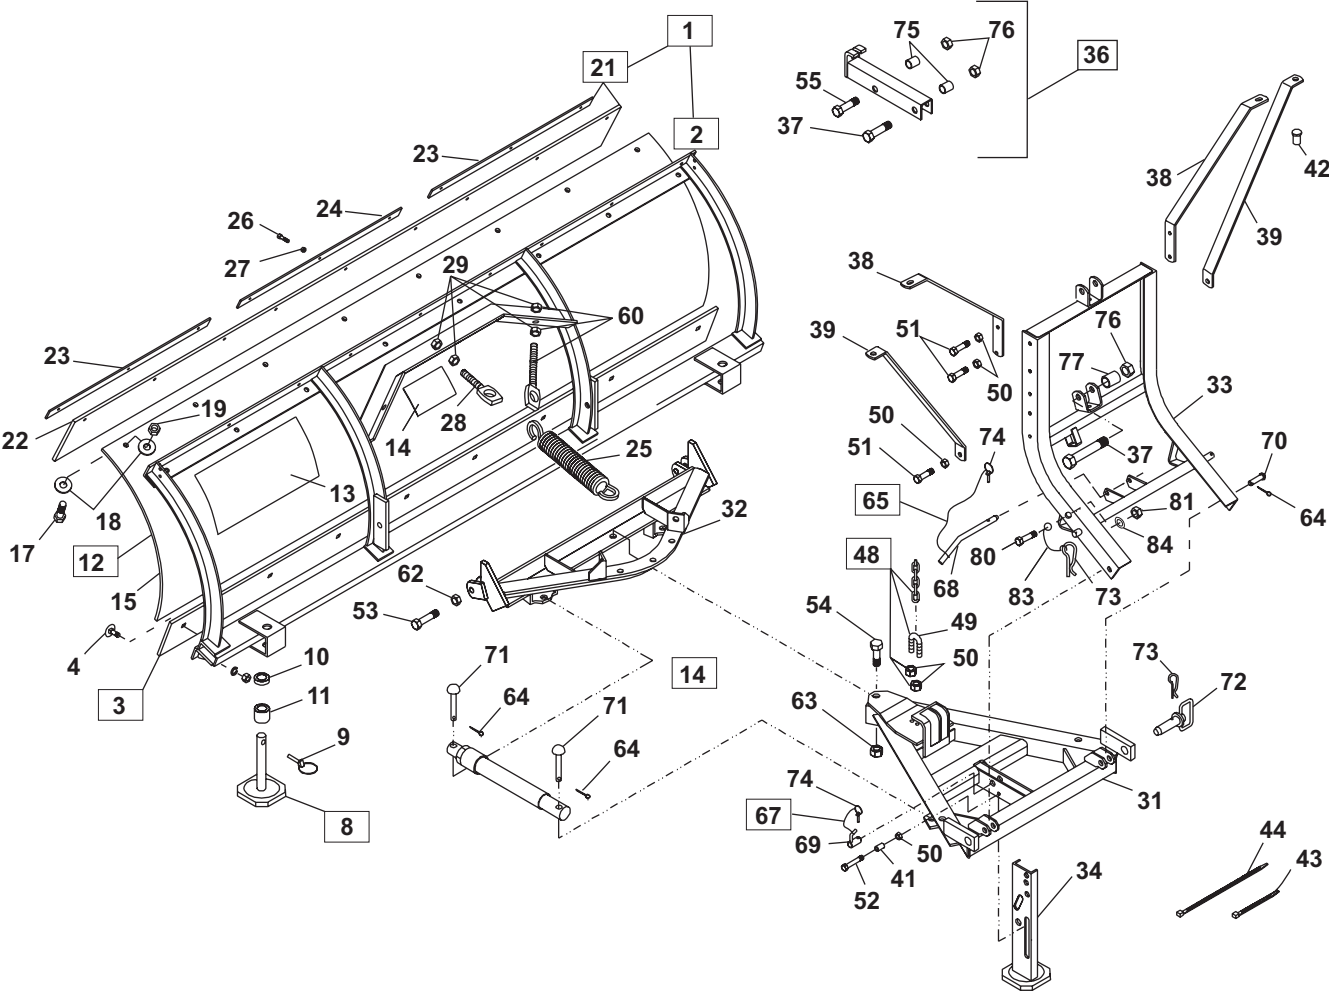

Standard Poly Blade Assembly - Blade No. 62110

PARTS DIAGRAM

Standard Poly Blade Assembly - Blade No. 62110

PARTS DIAGRAM

ITEM	PART NO.	QTY.	DESCRIPTION	ITEM	PART NO.	QTY.	DESCRIPTION
1	62110	1	7-1/2 FT. BLADE ASSY SY 62292 & 62311	53	. 90132	2	5/8-11X3 HX CS G5 ZYC
2	. 62292	1	7-1/2 FT BLADE S Y (W/O 62311)	54	. 90156	1	3/4-10X2-3/4 HX CS G5 ZYC
3	. . 49312	1	CUTTING EDGE ASSY 7-1/2' P SY	55	. 90157	1	3/4-10X3 HX CS G5 ZYC
4	. . . 90238	8	1/2-13X1-3/4 CB G8 BPO	60	. 90493K	2	EYEBOLT W/2—#91416 NUTS
8	. . 49067	2	DISC SHOE ASSY C & S (Optional Service Part - May Replace 49067)	29	. . 91416	2	5/8-11 HX NUT ZYC
	. . 49071	2	HD DISC SHOE ASSY P S	62	. 91337	2	5/8-11 PT HX LK NUT NYIS ZYC
9	. . . 93010K	1	LINCH PIN 7/16" X 1-3/4"	63	. 91338	4	3/4-10 PT HX LK NUT NYIS ZYC
10	. . . 91109	26	WASHER - SPECIAL ZYC	64	. 91911	6	5/32"X1-1/2" COTTER PIN ZYC
11	. . . 60045	1	SPACER	65	. 63585	1	STAND PIN ASSY
12	. . 49313	1	MOLDBOARD KIT 7.5' SY	68	. . 93033K	1	PIN 1/2" X 5"
13	. . . 61740	1	LABEL - INFORMATION (Link Arm Style)	74	. . 93042K	1	LINCH PIN
14	. . . 59900	1	LABEL - INFORMATION (Warning)	67	. 63586	1	LOCK PIN ASSY
15	. . . 59756	1	LABEL - IDENTITY	69	. . 93034K	1	STAND LOCK PIN 5/8"X2"
17	. . . 90100	8	1/2-13X1-1/2 HX CS G5 ZYC	74	. . 93042K	1	LINCH PIN
18	. . . 91105	16	1/2 PLAIN WASHER TY A STD ZYC	70	. 93040K	2	PIN, CLEVIS 5/8X2.25 STEEL ZYC
19	. . . 91335	16	1/2-13 PT HX LK NUT NYIS ZYC	71	. 93062	4	RIVET 3/4" X 3-1/4" G5 ZYC
20	. . 62111	1	BLADE FRAME - 7.5' SY	72	. 93028K	2	HITCH PIN 1" X 3-1/2"
21	. 62311	1	7-1/2 FT SNOW DEFLECTOR ASSY	73	. 91965K	4	HAIRPIN COTTER 5/32"
22	. . 62149	1	RUBBER DEFLECTOR 7.5'	77	. 63212	1	SPACER .758 ID X 1.0 OD X .69 LG
23	. . 64803	2	RETAINER, OUTER - 7.5'	80	. 63571	2	1/4-20X3/4 WLF SCREW ZYC
24	. . 64802	1	RETAINER, INNER	81	. 91331	2	1/4-20 PT HX LK NUT NYIS ZYC
25	. . 23039	1	TRIP SPRING	83	. 63563	2	LANYARD .05"X6"
	. . 62312	1	BOLT BAG ASSY SY	84	. 90311	2	1/4 FLAT WASHER
26	. . . 90021	12	5/16-18X1-1/4 HX CS G5 ZYC	NS	28547	1	BLADE LABEL KIT, UniMount®
27	. . . 91332	12	5/16-18 PT HX LK NUT NYIS ZYC				
28	. . . 90490K	1	5/8-11X4 EYEBOLT G2 ZYC				
29	. . . 91416	2	5/8-11 HX NUT ZYC				
30	62120	1	A,Q & L ASSY U SY				
31	. 61891	1	A-FRAME U S *				
32	. 62101	1	QUADRANT SY				
33	. 61903	1	LIFT FRAME U S *				
34	. 61353	1	STAND				
36	. 49277	1	LIFT CHANNEL KIT U				
55	. . 63207	1	3/4-103-1/4 HX CS G5 ZYC SPL				
37	. . 63208	1	3/4-10X3-3/4 HX CS G5 ZYC SPL				
75	. . 63211	2	SPACER .758 ID X 1.0 OD X .5 LG				
76	. . 91339	2	3/4-10 PT HX JAM LK NUT NYIS ZYC				
37	. 63208	1	3/4-10X3-3/4 HX CS G5 ZYC SPL				
38	. 63532	2	LIGHT BRACKET TOP SHORT				
39	. 63533	2	LIGHT BRACKET BOTTOM SHORT				
24	. 23039	2	TRIP SPRING				
41	. 61487	1	SPACER .56 OD X.39 ID X.965 LG				
42	. 61482	2	VINYL CAP 1/2 x 1/2				
43	. 59223	4	CABLE TIE				
44	. 61536	3	CABLE TIE - LONG				
48	. 49033	1	REPLACEMENT CHAIN ASSY				
49	. . 90496	1	3/8-16 X 1 1/2 U-BOLT ZYC				
50	. . 91333	2	3/8-16 PT HX LK NUT NYIS ZYC				
	. 91333	7	3/8-16 PT HX LK NUT NYIS ZYC				
51	. 90040	6	3/8-16X1-1/4 HX CS G5 ZYC				
52	. 90043	1	3/8-16X2 HX CS G5 ZYC				

Parts listed above may be found in one of the following:
61579 1 BOLT BAG (A,Q & L COMMON)
62066 1 PARTS BAG ASSY (62120)

Service Parts Kit
61941K 1 UniMount RETAINER PIN KIT
Includes items 73 (4) & 74 (2)

Abbreviations			
A,Q,&L	A-Frame, Quadrant & Lift Frame	P	PRO-PLOW® Plow
ASSY	Assembly	PT	Prevailing Torque
BPO	Black Phosphate & Oil	PY	POLY PRO-PLOW® Plow
CB	Carriage Bolt	S	Standard Plow
CS	Cap Screw	SP	Spring
FLG	Flange	SPL	Special
FT	Foot	STD	Standard
G	Grade	SY	Standard Plow Poly
HD	Heavy Duty	TY	Type
HX	Hex	U	UniMount® System
ID	Inside Diameter	W/	With
LG	Long	W/O	Without
LK	Lock	WLF	Whiz-Lock Flange
NYIS	Nylon Insert	ZYC	Zinc Yellow Chromate
OD	Outside Diameter		

* A-frame MUST be paired with correct lift frame, 61891 with 61903.