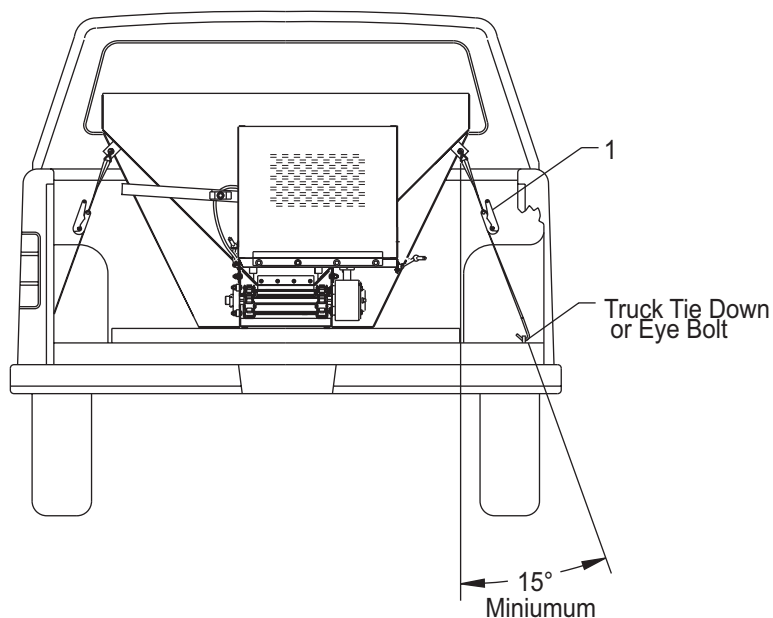

RATCHET TIE DOWN KIT PARTS LIST

68790

February 4, 1999
Form No. 68791

This kit uses a ratcheting strap assembly to help secure the hopper spreader to the bed of the truck. Refer to the Regular and High Capacity Hopper Spreader Installation Instructions for primary installation of the hopper spreader.

Item	Part #	Qty.	Description
1	68789	4	Ratchet Strap Assembly

Copyright© 1999 Douglas Dynamics, L.L.C. All rights reserved. This material may not be reproduced or copied in whole or in part, in any printed mechanical, electronic, film or other distribution and storage media, without written consent of the company. Authorization to photocopy items for internal or personal use by the company's outlets is granted.