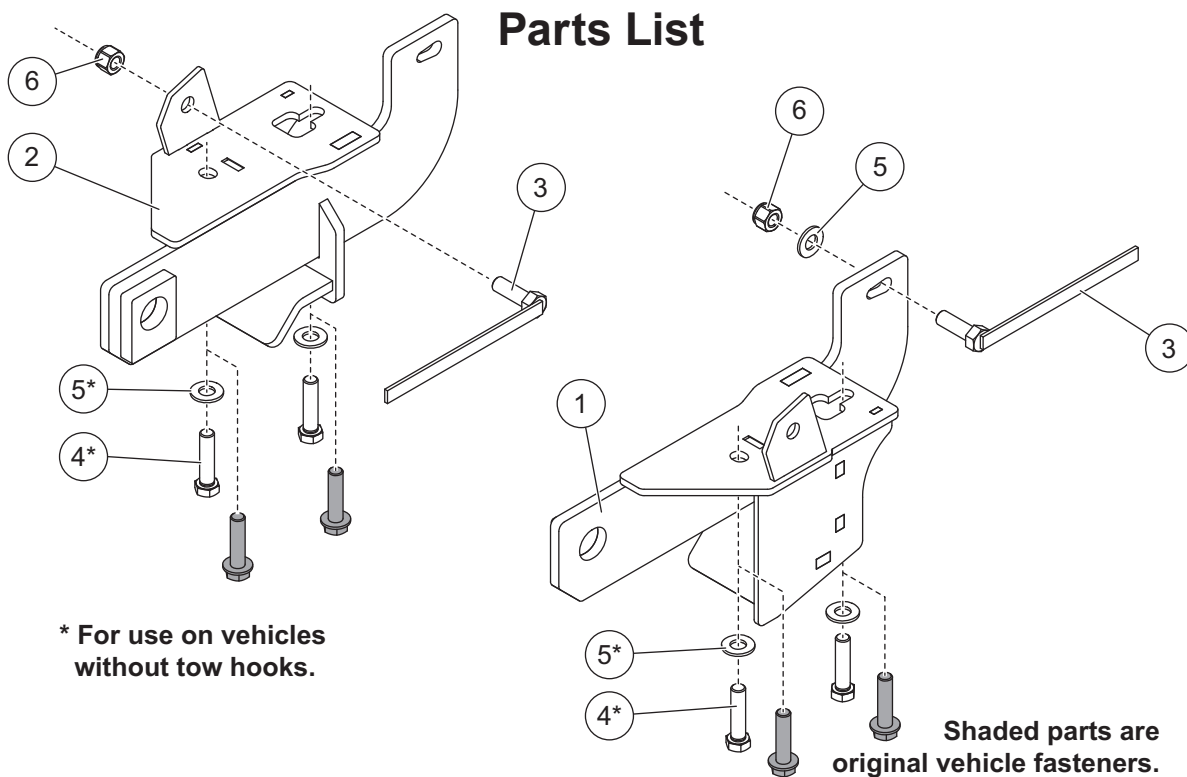

Minute² SYSTEM

MOUNT KIT

Nissan Titan XD

2016 - ___

77106 Mount Kit						
Item	Part	Qty	Description	Item	Part	Qty Description
1	70590	1	Mount – DS	3	21590	4 1/2-13 x 1-1/2 Hex Cap Screw G5 with Handle
2	70591	1	Mount – PS	ns	70593	1 Bolt Bag
70593 Bolt Bag						
4		4	M12-1.25 x 40 Hex Cap Screw G10.9	6		4 1/2-13 Locknut GB
5		6	1/2 Hardened Flat Washer	7		
			ns = not shown	G = Grade		