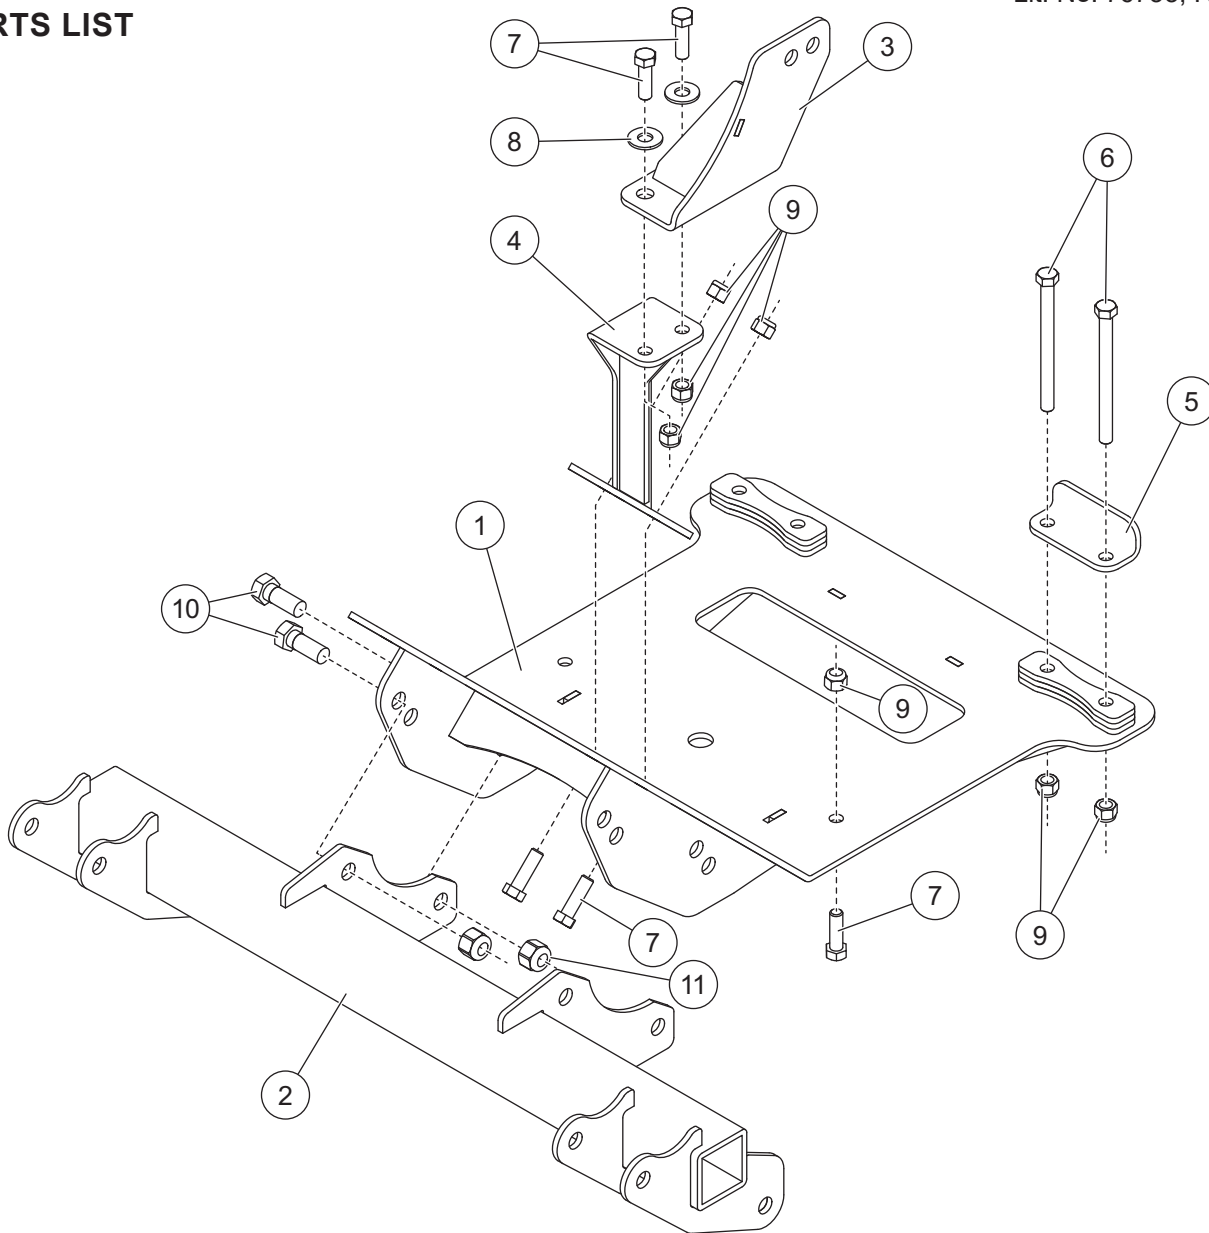

PARTS LIST

35152 Mount Kit							
Item	Part	Qty	Description	Item	Part	Qty	Description
1	76725	1	Skid Plate Assembly	ns	52565	1	Vehicle Cable Assembly, Long
2	41912	1	Mount	ns	52596	1	Vehicle Control Harness, UTV
3	76726	1	Upper Bracket Assembly - DS	ns	61548K	1	Plug Cover Kit
4	76727	1	Bracket Assembly - DS	ns	76732	1	Bolt Bag
5	76728	2	Bracket	ns	90730	1	Fuse Kit, 200A
ns	76729	1	Upper Bracket Assembly - PS	ns		12	Cable Tie
ns	76730	1	Bracket Assembly - PS				
76732 Bolt Bag							
6		4	3/8-16 x 5 Hex Cap Screw G5	9		14	3/8-16 Locknut GB
7		10	3/8-16 x 1-1/4 Hex Cap Screw G5	10		4	1/2-13 x 1-1/4 Hex Cap Screw G5
8		4	3/8 Flat Washer	11		4	1/2-13 Locknut GB
ns = not shown				G = Grade			