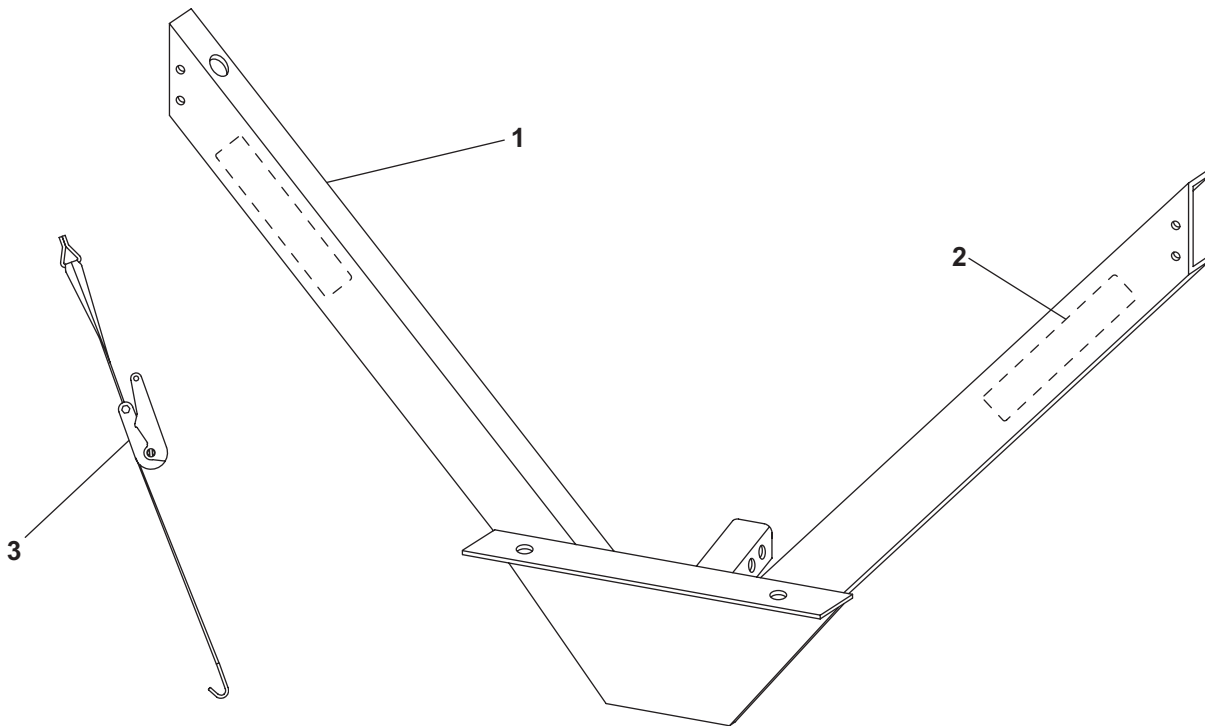

Low Profile Model 1000 Receiver Mount Kit

94370

May 1, 2002
Lit. No. 94381

Low Profile Receiver Mount Parts List							
Item	Part	Qty	Description	Item	Part	Qty	Description
1	94369	1	Receiver Mount	ns	94379	1	Bolt Bag
2	94426	2	Label – Information (Warning)				

94379 Bolt Bag							
Item	Part	Qty	Description	Item	Part	Qty	Description
3	68789	2	Ratchet Strap Assembly	ns	90315	6	3/8 Flat Washer
ns	90039	6	3/8-16 x 1 Hex Cap Screw Steel G5 ZYC	ns	91333	6	3/8-16 Hex Locknut GB
ZYC = zinc yellow chromate				ns = not shown			