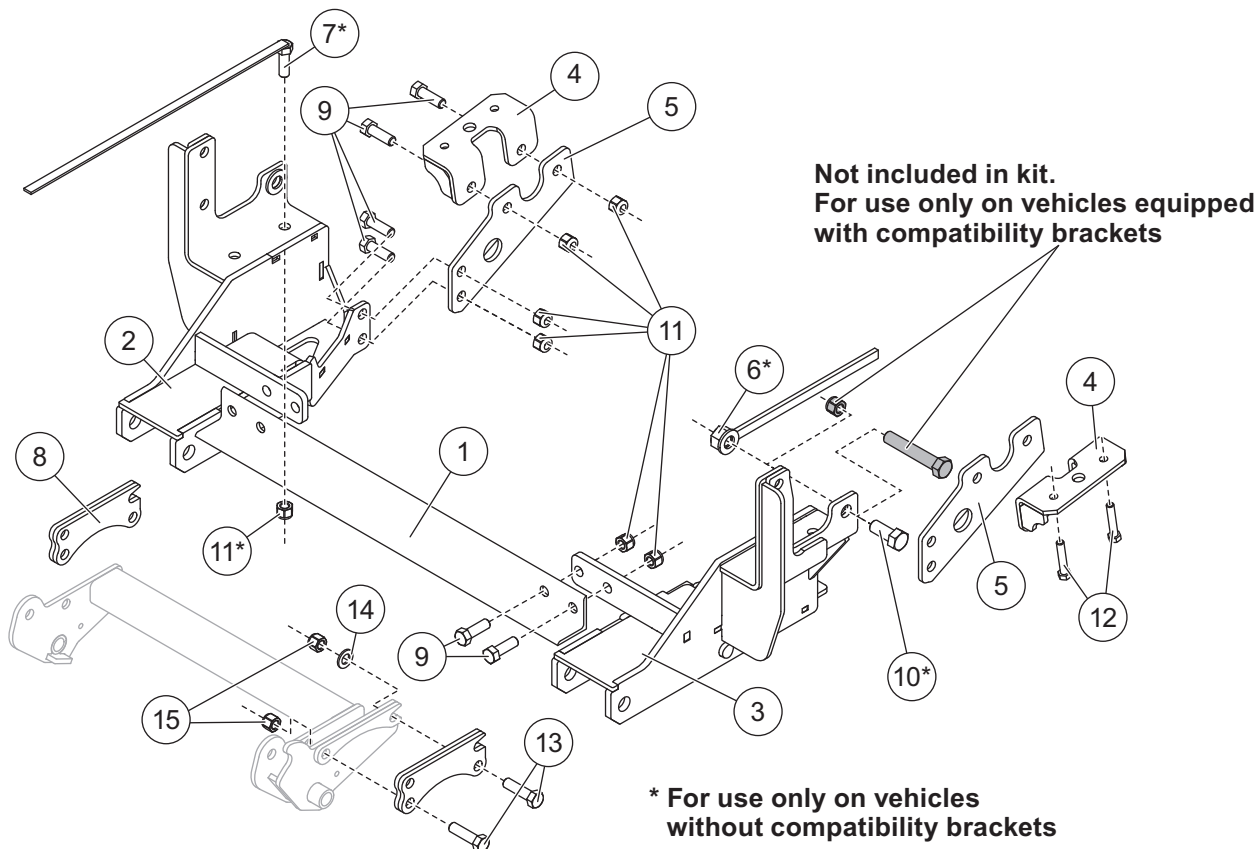

BLIZZARD[®] **SNOWPLOWS**

33887-1

UNDERCARRIAGE KIT

Dodge Ram 2500/3500 Gasoline	2010 - ___
Dodge Ram 2500/3500 Diesel	2010 - ___

Parts List

33887-1

33887-1 Dodge Mount Kit							
Item	Part	Qty	Description	Item	Part	Qty	Description
1	67696	1	Cross Bar	6	B31109	2	5/8-11 Nut with Handle
2	43463	1	Mount – PS	7	22314	2	1/2-13 x 1-1/2 Hex Cap Screw G5 w/Handle
3	43464	1	Mount – DS	8	40515	2	Adapter Plate, Short
4	43455	2	Stabilizer Bracket	ns	43552	1	Bolt Bag
5	43461	2	Thrust Arm				
43552 Bolt Bag							
9		12	1/2-13 x 1-1/2 Hex Cap Screw G5	13		4	3/4-10 x 2-3/4 Hex Cap Screw G5
10		2	5/8-11 x 1-1/2 Hex Cap Screw G5	14		2	3/4 Flat Washer
11		14	1/2-13 Hex Locknut GB	15		4	3/4-10 Hex Locknut GB
12		4	M10-1.50 x 40 Hex Cap Screw G10.9	ns	63212	2	Spacer
ns = not shown		G = Grade				M = Metric	